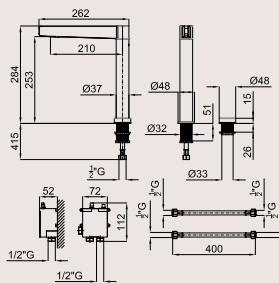

Ósmosis

· ref. 100063205 · N19999978 / chrome
 OSMOSIS - Single lever sink mixer for osmosis system with swivel spout. Ø35 mm ceramic cartridge and 3/8" connection. Length of hoses 485 mm and "Plus" aerator. Osmosis system is not included

Fold

· ref. 100272089 · N115314306 / chrome
 FOLD - Single lever sink mixer with folding spout. Ø25 ceramic cartridge and 3/8" connection. Length of hoses 410 mm and "Plus" aerator.

Round Inox

- ref. 100284536 · N200000147 / brushed stainless steel
- ref. 100292735 · N199998802 / brushed copper
- ref. 100292717 · N199998801 / brushed titanium

ROUND INOX_Single lever sink mixer with pull-out shower and swivel spout. Ø25 ceramic cartridge and 3/8" connection. Length of hoses 494 mm and "Plus" aerator.

Magnet

· ref. 100283399 · N199998853 / chrome
 MAGNET_Single lever sink mixer with pull-out shower and swivel spout. Ø35 ceramic cartridge and 3/8" connection. Length of hoses 529 mm and "Plus" aerator.