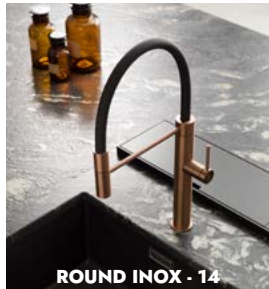

— Kitchen taps —

#*Morethan*Water

Red

PURE LINE - 6

OSMOSIS - 8

FOLD - 10

Purple

ROUND INOX - 14

MAGNET - 16

SPRING - 18

Yellow

BRIDGE - 22

BRIDGE SLIM - 23

PAL - 24

URBAN STICK - 26

ROUND - 28

Pal

· ref. 100038481 · N146070901 / chrome
PAL - Single lever sink mixer with pull-out shower and swivel spout. Ø35 ceramic cartridge and 3/8" connection. Length of hoses 530 mm, "Plus" aerator and built in non-return valve