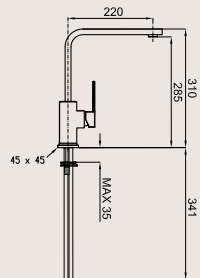

Pal

· ref. 100038481 · N146070901 / chrome
PAL - Single lever sink mixer with pull-out shower and swivel spout. Ø35 ceramic cartridge and 3/8" connection. Length of hoses 530 mm, "Plus" aerator and built in non-return valve

Urban Stick

· ref. 100123479 · N19999583 / chrome
URBAN STICK - Single lever sink mixer with swivel spout. Ø25 ceramic cartridge and 3/8" connection. Length of hoses 500 mm and "Plus" aerator

Arquitect

- · ref. 100123476 · N19999581 / chrome
 - · ref. 100271559 · N199998909 / black
- ARQUITECT - Single lever sink mixer with swivel spout. Ø35 ceramic cartridge and 3/8" connection. Length of hoses 500 mm and "Plus" aerator

NK

· ref. 100130533 · N170993981 / chrome
NK - Single lever sink mixer with swivel spout. Ø35 ceramic cartridge and 3/8" connection. Length of hoses 500 mm and "Plus" aerator

Mini Plus

· ref. 100082859 · N140140046 / chrome
MINI PLUS - Wall mounted sink mixer with Swivel spout. Ø40 mm ceramic cartridge and "plus" aerator. Centre distance 150 +/-15 mm