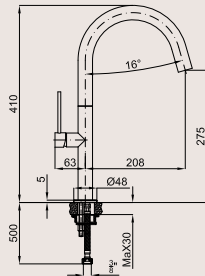

Urban Stick

· ref. 100123479 · N19999583 / chrome
URBAN STICK - Single lever sink mixer with swivel spout. Ø25 ceramic cartridge and 3/8" connection. Length of hoses 500 mm and "Plus" aerator