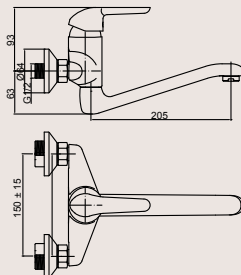

ROUND INOX_Single lever sink mixer with pull-out shower and swivel spout. Ø25 ceramic cartridge and 3/8" connection. Length of hoses 494 mm and "Plus" aerator.

Magnet

· ref. 100283399 · N199998853 / chrome
 MAGNET_Single lever sink mixer with pull-out shower and swivel spout. Ø35 ceramic cartridge and 3/8" connection. Length of hoses 529 mm and "Plus" aerator.

Pal

· ref. 100038481 · N146070901 / chrome
PAL - Single lever sink mixer with pull-out shower and swivel spout. Ø35 ceramic cartridge and 3/8" connection. Length of hoses 530 mm, "Plus" aerator and built in non-return valve

Urban Stick

· ref. 100123479 · N19999583 / chrome
URBAN STICK - Single lever sink mixer with swivel spout. Ø25 ceramic cartridge and 3/8" connection. Length of hoses 500 mm and "Plus" aerator

Arquitect

- · ref. 100123476 · N19999581 / chrome
 - · ref. 100271559 · N199998909 / black
- ARQUITECT - Single lever sink mixer with swivel spout. Ø35 ceramic cartridge and 3/8" connection. Length of hoses 500 mm and "Plus" aerator

NK

· ref. 100130533 · N170993981 / chrome
NK - Single lever sink mixer with swivel spout. Ø35 ceramic cartridge and 3/8" connection. Length of hoses 500 mm and "Plus" aerator

Mini Plus

· ref. 100082859 · N140140046 / chrome
MINI PLUS - Wall mounted sink mixer with Swivel spout. Ø40 mm ceramic cartridge and "plus" aerator. Centre distance 150 +/-15 mm