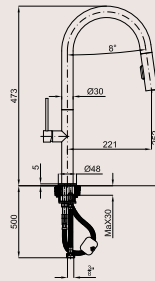

NK

· ref. 100130533 · N170993981 / chrome
NK - Single lever sink mixer with swivel spout. Ø35 ceramic cartridge and 3/8" connection. Length of hoses 500 mm and "Plus" aerator

Mini Plus

· ref. 100082859 · N140140046 / chrome
MINI PLUS - Wall mounted sink mixer with Swivel spout. Ø40 mm ceramic cartridge and "plus" aerator. Centre distance 150 +/-15 mm

Urban Stick

· ref. 100123480 · N19999582 / chrome
URBAN STICK - Single lever sink mixer with pull-out shower and swivel spout. Ø25 ceramic cartridge and 3/8" connection. Length of hoses 500 mm and "Plus" aerator

Round

· ref. 100272163 · N115314305 / chrome
ROUND - Single lever sink mixer with pull-out shower and swivel spout. Ø35 ceramic cartridge and 3/8" connection. Length of hoses 430 mm and "Plus" aerator

Soft