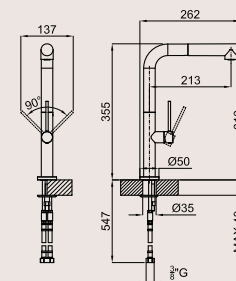

ROUND INOX_Single lever sink mixer with pull-out shower and swivel spout. Ø25 ceramic cartridge and 3/8" connection. Length of hoses 494 mm and "Plus" aerator.

Magnet

· ref. 100283399 · N199998853 / chrome
 MAGNET_Single lever sink mixer with pull-out shower and swivel spout. Ø35 ceramic cartridge and 3/8" connection. Length of hoses 529 mm and "Plus" aerator.

Spring

· ref. 100123940 · N19999573 / chrome
 SPRING - Single lever sink mixer with pull-out shower and swivel spout. Ø35 ceramic cartridge and 3/8" connection. Length of hoses 500 mm and "Plus" aerator

Bridge

- ref. 100272153 · N115314304 / chrome
 - ref. 100272141 · N115314303 / black
 - ref. 100272112 · N115314302 / titanium
- BRIDGE - Single lever sink mixer with pull-out shower and swivel spout. Ø35 ceramic cartridge and 3/8" connection. Length of hoses 400 mm and "Plus" aerator

Bridge Slim

- ref. 100292765 · N168199981 / chrome
 - ref. 100292766 · N168199982 / copper
 - ref. 100292821 · N168199980 / titanium
- BRIDGE SLIM - Single lever sink mixer with pull-out shower and swivel spout. Ø25 ceramic cartridge and 3/8" connection. Length of hoses 550 mm and "Plus" aerator