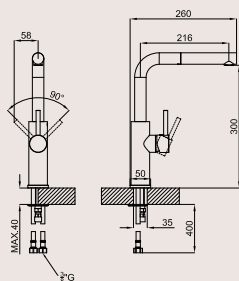

Bridge

1. ref. 100272153 · N115314304 / chrome
   - ref. 100272141 · N115314303 / black
   - ref. 100272112 · N115314302 / titanium
2. BRIDGE - Single lever sink mixer with pull-out shower and swivel spout. Ø35 ceramic cartridge and 3/8" connection. Length of hoses 400 mm and "Plus" aerator