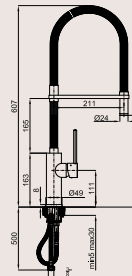

Ósmosis

· ref. 100063205 · N19999978 / chrome
 OSMOSIS - Single lever sink mixer for osmosis system with swivel spout. Ø35 mm ceramic cartridge and 3/8" connection. Length of hoses 485 mm and "Plus" aerator. Osmosis system is not included

Fold

· ref. 100272089 · N115314306 / chrome
 FOLD - Single lever sink mixer with folding spout. Ø25 ceramic cartridge and 3/8" connection. Length of hoses 410 mm and "Plus" aerator.

Round Inox

- ref. 100284536 · N200000147 / brushed stainless steel
- ref. 100292735 · N199998802 / brushed copper
- ref. 100292717 · N199998801 / brushed titanium

ROUND INOX_Single lever sink mixer with pull-out shower and swivel spout. Ø25 ceramic cartridge and 3/8" connection. Length of hoses 494 mm and "Plus" aerator.

Magnet

· ref. 100283399 · N199998853 / chrome
 MAGNET_Single lever sink mixer with pull-out shower and swivel spout. Ø35 ceramic cartridge and 3/8" connection. Length of hoses 529 mm and "Plus" aerator.

Spring

· ref. 100123940 · N19999573 / chrome
 SPRING - Single lever sink mixer with pull-out shower and swivel spout. Ø35 ceramic cartridge and 3/8" connection. Length of hoses 500 mm and "Plus" aerator