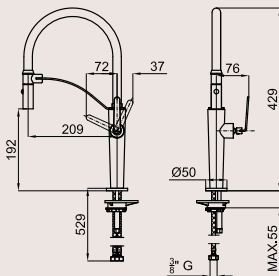

Ósmosis

· ref. 100063205 · N19999978 / chrome
 OSMOSIS - Single lever sink mixer for osmosis system with swivel spout. Ø35 mm ceramic cartridge and 3/8" connection. Length of hoses 485 mm and "Plus" aerator. Osmosis system is not included

Fold

· ref. 100272089 · N115314306 / chrome
 FOLD - Single lever sink mixer with folding spout. Ø25 ceramic cartridge and 3/8" connection. Length of hoses 410 mm and "Plus" aerator.

Round Inox

- ref. 100284536 · N200000147 / brushed stainless steel
- ref. 100292735 · N199998802 / brushed copper
- ref. 100292717 · N199998801 / brushed titanium

ROUND INOX_Single lever sink mixer with pull-out shower and swivel spout. Ø25 ceramic cartridge and 3/8" connection. Length of hoses 494 mm and "Plus" aerator.

Magnet

· ref. 100283399 · N199998853 / chrome
 MAGNET_Single lever sink mixer with pull-out shower and swivel spout. Ø35 ceramic cartridge and 3/8" connection. Length of hoses 529 mm and "Plus" aerator.

Spring

· ref. 100123940 · N19999573 / chrome
 SPRING - Single lever sink mixer with pull-out shower and swivel spout. Ø35 ceramic cartridge and 3/8" connection. Length of hoses 500 mm and "Plus" aerator