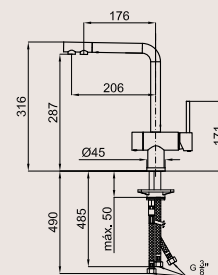

Ósmosis

· ref. 100063205 · N19999978 / chrome
 OSMOSIS - Single lever sink mixer for osmosis system with swivel spout. Ø35 mm ceramic cartridge and 3/8" connection. Length of hoses 485 mm and "Plus" aerator. Osmosis system is not included

Fold

· ref. 100272089 · N115314306 / chrome
 FOLD - Single lever sink mixer with folding spout. Ø25 ceramic cartridge and 3/8" connection. Length of hoses 410 mm and "Plus" aerator.

Round Inox

- ref. 100284536 · N200000147 / brushed stainless steel
- ref. 100292735 · N199998802 / brushed copper
- ref. 100292717 · N199998801 / brushed titanium

ROUND INOX_Single lever sink mixer with pull-out shower and swivel spout. Ø25 ceramic cartridge and 3/8" connection. Length of hoses 494 mm and "Plus" aerator.

Magnet

· ref. 100283399 · N199998853 / chrome
 MAGNET_Single lever sink mixer with pull-out shower and swivel spout. Ø35 ceramic cartridge and 3/8" connection. Length of hoses 529 mm and "Plus" aerator.