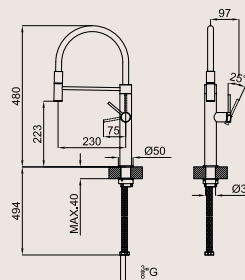

Ósmosis

· ref. 100063205 · N19999978 / chrome
 OSMOSIS - Single lever sink mixer for osmosis system with swivel spout. Ø35 mm ceramic cartridge and 3/8" connection. Length of hoses 485 mm and "Plus" aerator. Osmosis system is not included

Fold

· ref. 100272089 · N115314306 / chrome
 FOLD - Single lever sink mixer with folding spout. Ø25 ceramic cartridge and 3/8" connection. Length of hoses 410 mm and "Plus" aerator.

Round Inox

- ref. 100284536 · N200000147 / brushed stainless steel
- ref. 100292735 · N199998802 / brushed copper
- ref. 100292717 · N199998801 / brushed titanium

ROUND INOX_Single lever sink mixer with pull-out shower and swivel spout. Ø25 ceramic cartridge and 3/8" connection. Length of hoses 494 mm and "Plus" aerator.

Magnet

· ref. 100283399 · N199998853 / chrome
 MAGNET_Single lever sink mixer with pull-out shower and swivel spout. Ø35 ceramic cartridge and 3/8" connection. Length of hoses 529 mm and "Plus" aerator.