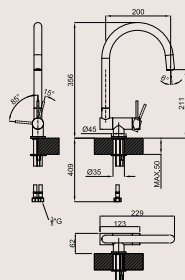

Hotels

Orange

The simplicity of the
everyday

Mini Plus

Unique tap *design* for
accent kitchens

Technical information

Pure Line

· ref. 100181001 · N199999253 / chrome
 PURE LINE - Digital sink mixer with swivel spout and independent control button. 1/2" connections. Safety stop. Flat aerator. Battery back-up. It needs to be plugged in. Also includes a 100-240V transformer, 50/60Hz exit, 9.0V. external mixer 85x75x55mm.

Ósmosis

· ref. 100063205 · N19999978 / chrome
 OSMOSIS - Single lever sink mixer for osmosis system with swivel spout. Ø35 mm ceramic cartridge and 3/8" connection. Length of hoses 485 mm and "Plus" aerator. Osmosis system is not included

Fold

· ref. 100272089 · N115314306 / chrome
 FOLD - Single lever sink mixer with folding spout. Ø25 ceramic cartridge and 3/8" connection. Length of hoses 410 mm and "Plus" aerator.

Round Inox

- ref. 100284536 · N200000147 / brushed stainless steel
- ref. 100292735 · N199998802 / brushed copper
- ref. 100292717 · N199998801 / brushed titanium

ROUND INOX_Single lever sink mixer with pull-out shower and swivel spout. Ø25 ceramic cartridge and 3/8" connection. Length of hoses 494 mm and "Plus" aerator.

Magnet

· ref. 100283399 · N199998853 / chrome
 MAGNET_Single lever sink mixer with pull-out shower and swivel spout. Ø35 ceramic cartridge and 3/8" connection. Length of hoses 529 mm and "Plus" aerator.