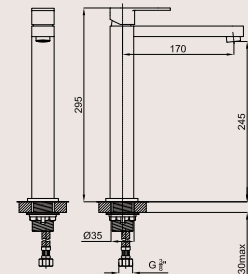

Round

· ref. 100272163 · N115314305 / chrome
ROUND - Single lever sink mixer with pull-out shower and swivel spout. Ø35 ceramic cartridge and 3/8" connection. Length of hoses 430 mm and "Plus" aerator

Soft

· ref. 100089924 · N196400825 / chrome
SOFT - Single lever sink mixer with swivel spout. Ø35 ceramic cartridge and 3/8" connection. Length of hoses 500 mm and "Plus" aerator

Hotels

· ref. 100126421 · N194710552 / chrome
HOTELS - Single lever sink mixer with swivel spout. Ø25 mm ceramic cartridge and 3/8". Length of hoses 500 mm. "Plus" aerator