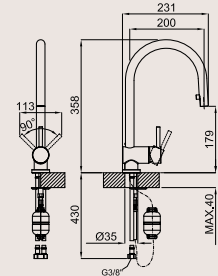

Pal

· ref. 100038481 · N146070901 / chrome
PAL - Single lever sink mixer with pull-out shower and swivel spout. Ø35 ceramic cartridge and 3/8" connection. Length of hoses 530 mm, "Plus" aerator and built in non-return valve

NK

· ref. 100130533 · N170993981 / chrome
NK - Single lever sink mixer with swivel spout. Ø35 ceramic cartridge and 3/8" connection. Length of hoses 500 mm and "Plus" aerator

Mini Plus

· ref. 100082859 · N140140046 / chrome
MINI PLUS - Wall mounted sink mixer with Swivel spout. Ø40 mm ceramic cartridge and "plus" aerator. Centre distance 150 +/-15 mm

Urban Stick

· ref. 100123480 · N19999582 / chrome
URBAN STICK - Single lever sink mixer with pull-out shower and swivel spout. Ø25 ceramic cartridge and 3/8" connection. Length of hoses 500 mm and "Plus" aerator

Round

· ref. 100272163 · N115314305 / chrome
ROUND - Single lever sink mixer with pull-out shower and swivel spout. Ø35 ceramic cartridge and 3/8" connection. Length of hoses 430 mm and "Plus" aerator

Soft