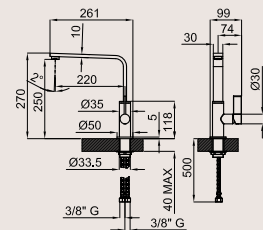

Soft

· ref. 100089924 · N196400825 / chrome
SOFT - Single lever sink mixer with swivel spout. Ø35 ceramic cartridge and 3/8" connection. Length of hoses 500 mm and "Plus" aerator