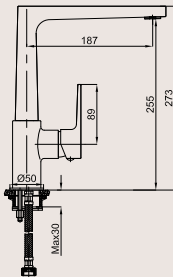

Pal

· ref. 100038481 · N146070901 / chrome
PAL - Single lever sink mixer with pull-out shower and swivel spout. Ø35 ceramic cartridge and 3/8" connection. Length of hoses 530 mm, "Plus" aerator and built in non-return valve

NK

· ref. 100130533 · N170993981 / chrome
NK - Single lever sink mixer with swivel spout. Ø35 ceramic cartridge and 3/8" connection. Length of hoses 500 mm and "Plus" aerator

Mini Plus

· ref. 100082859 · N140140046 / chrome
MINI PLUS - Wall mounted sink mixer with Swivel spout. Ø40 mm ceramic cartridge and "plus" aerator. Centre distance 150 +/-15 mm