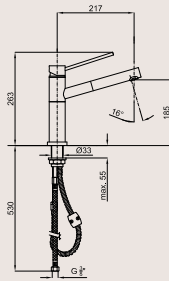

Pal

· ref. 100038481 · N146070901 / chrome
PAL - Single lever sink mixer with pull-out shower and swivel spout. Ø35 ceramic cartridge and 3/8" connection. Length of hoses 530 mm, "Plus" aerator and built in non-return valve