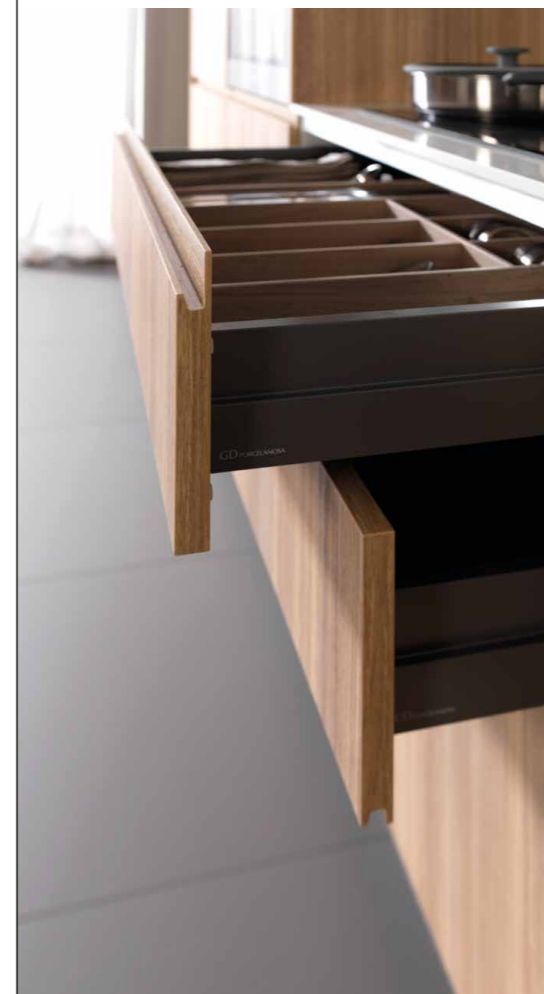

Ecological products

Although sustainability is a key factor in all GAMADecor's furniture, the company also offers consumers a selection of bathroom and kitchen furniture with the environmental FSC® MIX chain of custody label.

These products are the Last, Side and Next bathroom furniture series, in a laminate finish, and all the R1 and P1 kitchen models from the Residence and Projects collections, respectively.

Productos ecologic

Todo el mobiliario fabricado por GAMADecor tiene grabado en su ADN la sostenibilidad, pero GAMADecor dispone de una selección de productos, tanto en baño como en cocina, que además disponen del certificado ecológico FSC® MIX de cadena de custodia.

Estos productos son las series de mobiliario de baño Last, Side y Next acabados en laminado y todos los modelos de cocina R1 y P1 de las colecciones de cocina Residence y Projects respectivamente.