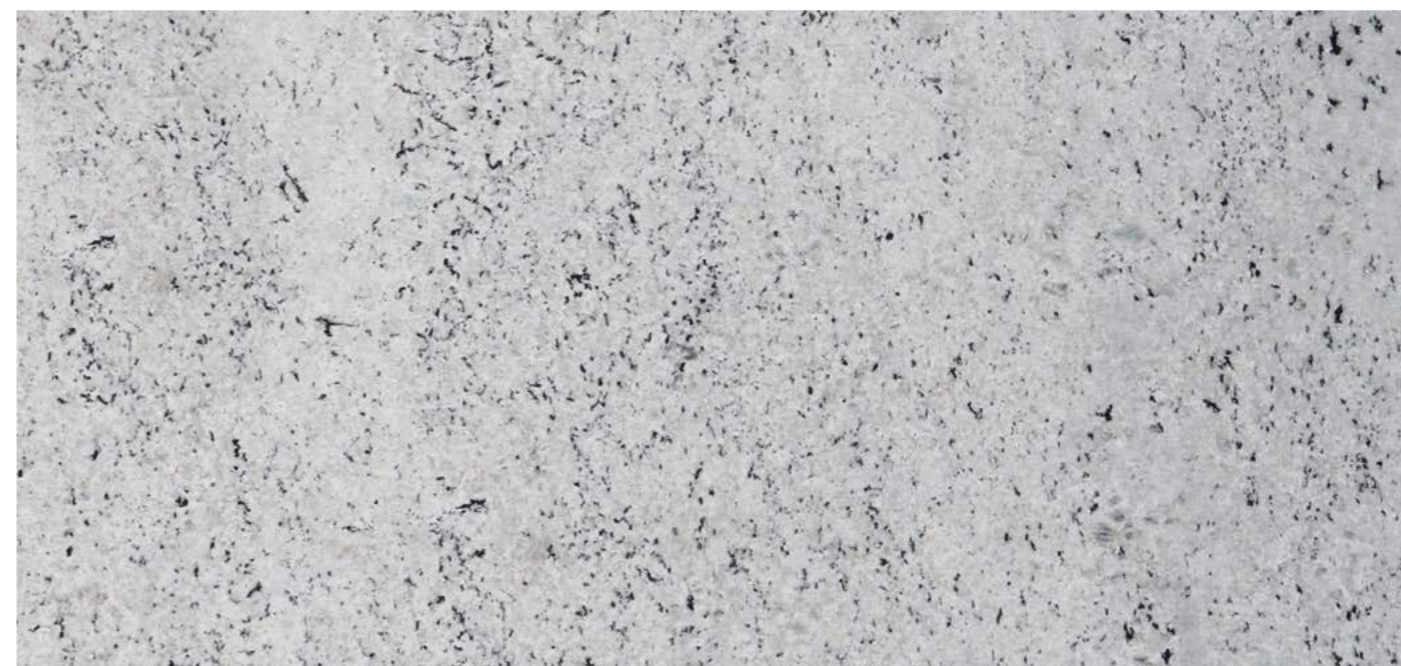

Countertop Andromeda Polished

ANDROMEDA

GRANITE

SLAB 2 CM HONED | 100285052
 SLAB 3 CM HONED | 100285060

SLAB 2 CM POLISHED | 100278088
 SLAB 3 CM POLISHED | 100282032

MONTBLANC

QUARTZITE

SLAB 2 CM HONED | 100278112
 SLAB 3 CM HONED | 100281999