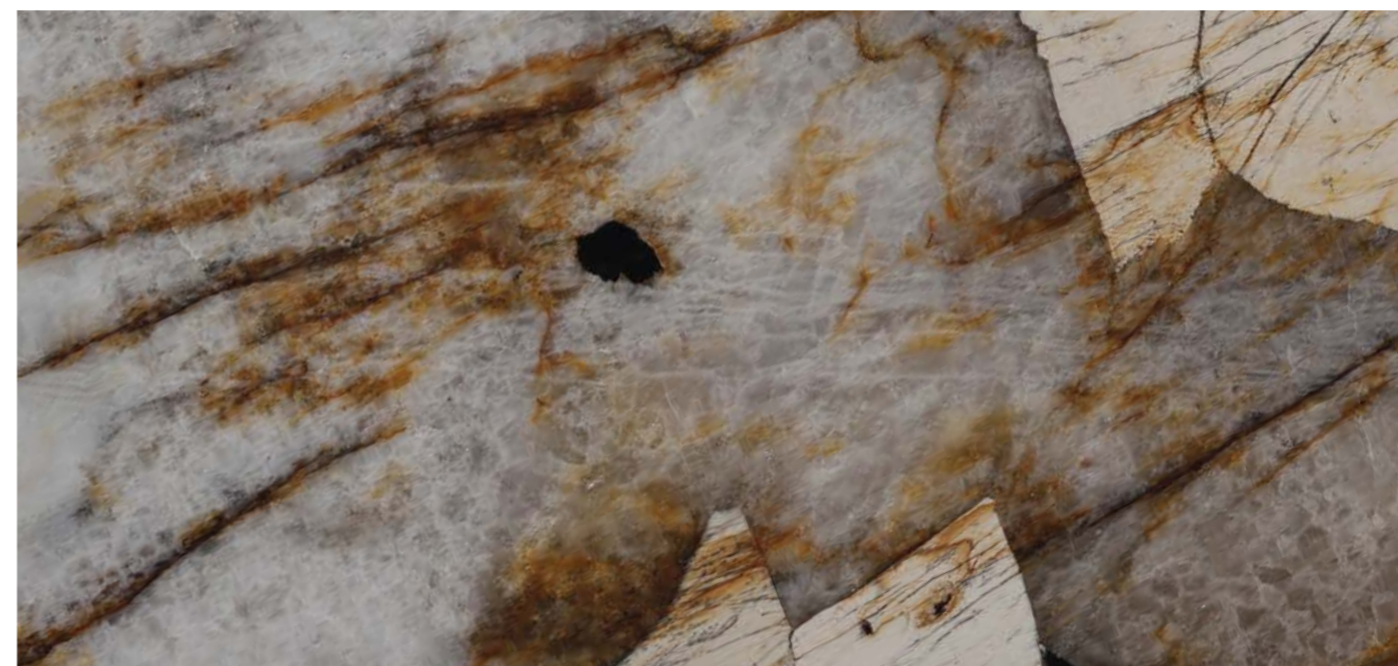

SLAB 2 CM POLISHED | 100278109
SLAB 3 CM POLISHED | 100282043

Wall Covering / Countertop Alpinus Polished

PANGEA

GRANITE

Countertop Pangea Polished

SLAB 2 CM HONED | 100285064
SLAB 3 CM HONED | 100285042

SLAB 2 CM POLISHED | 100278103
SLAB 3 CM POLISHED | 100282013