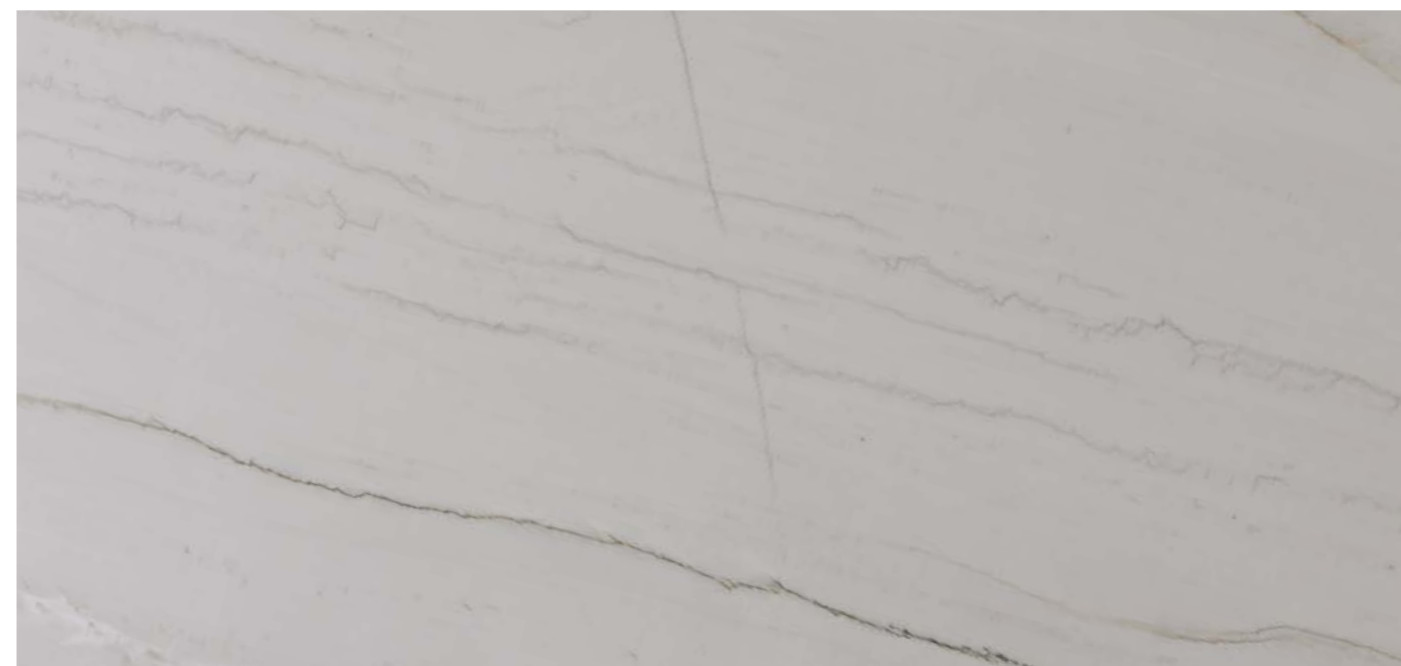

Countertop Andromeda Polished

ANDROMEDA

GRANITE

SLAB 2 CM HONED | 100285052
 SLAB 3 CM HONED | 100285060

SLAB 2 CM POLISHED | 100278088
 SLAB 3 CM POLISHED | 100282032

MONTBLANC

QUARTZITE

SLAB 2 CM HONED | 100278112
 SLAB 3 CM HONED | 100281999