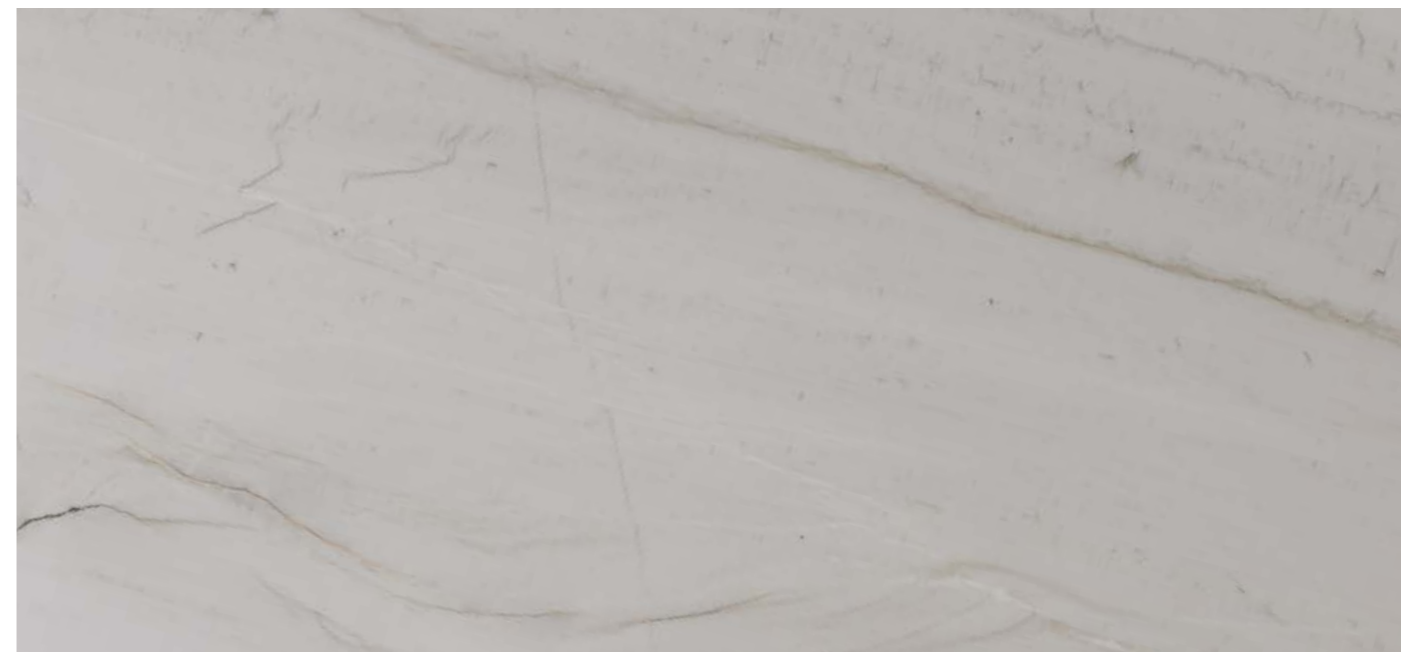

Countertop Andromeda Polished

ANDROMEDA

GRANITE

SLAB 2 CM HONED | 100285052
 SLAB 3 CM HONED | 100285060

SLAB 2 CM POLISHED | 100278088
 SLAB 3 CM POLISHED | 100282032

MONTBLANC

QUARTZITE

SLAB 2 CM HONED | 100278112
 SLAB 3 CM HONED | 100281999