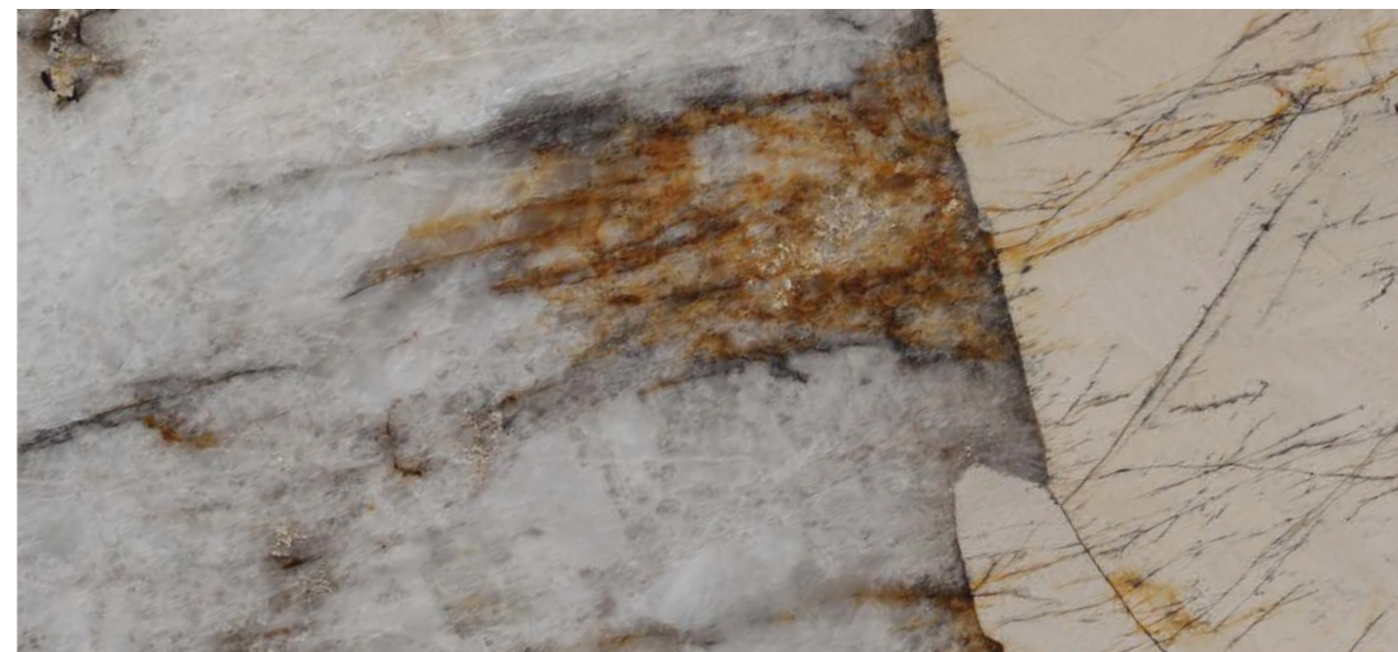

SLAB 2 CM POLISHED | 100278109
SLAB 3 CM POLISHED | 100282043

Wall Covering / Countertop Alpinus Polished

PANGEA

GRANITE

Countertop Pangea Polished

SLAB 2 CM HONED | 100285064
SLAB 3 CM HONED | 100285042

SLAB 2 CM POLISHED | 100278103
SLAB 3 CM POLISHED | 100282013