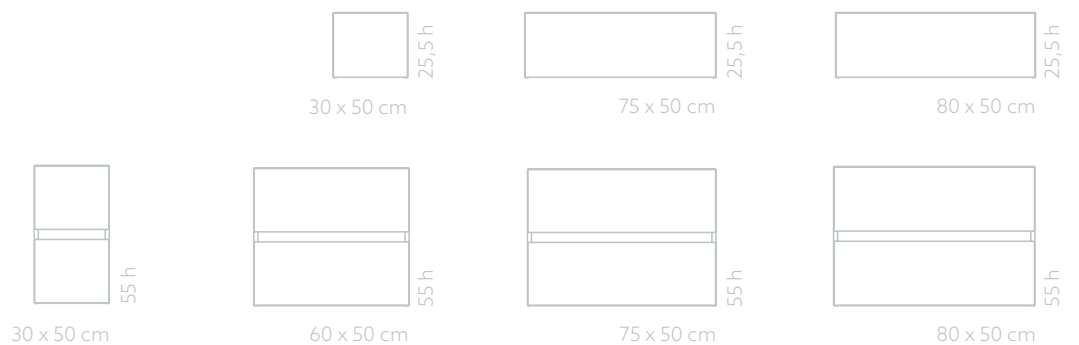

Inspired by the detail of wood, the furniture in the Natural collection is available in four different widths 30, 60, 75 and 80cm, with a depth of 50cm, and in two heights, for installation under the worktop and wall-mounted installation. For a better experience, they have soft-close slides, and their large drawer increases the unit's storage capacity. Available in Mediterranean oak and origin walnut finishes, they are compatible with some models of the Spirit, One, Kole and Smart worktops.

UNDER THE WORKTOP