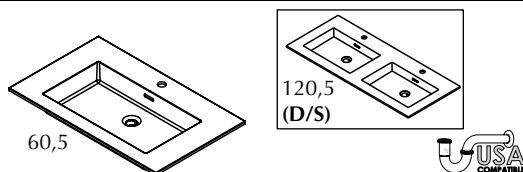

FIT BASIN

DEPTH 49CM / 19¹/₄"

- -GELCOAT basin with overflow.
- -Requires for installation valve SAP 100200010, 72 P.
- -Lavabo GELCOAT con rebosadero.
- -Requiere válvula SAP 100200010, 72 P.
- -Vasque en GELCOAT avec trop-plein.
- -Nécessaire clapet SAP 100200010, 72 P.

MEASURES	FINISHES	SAP	POINTS
60,5x13,5x49 / 23⁷/₈x5³/₈x19¹/₄	GELCOAT	100241712	427
120,5x13,5x49 / 47¹/₂x5³/₈x19¹/₄ (D/S)		100296392	898