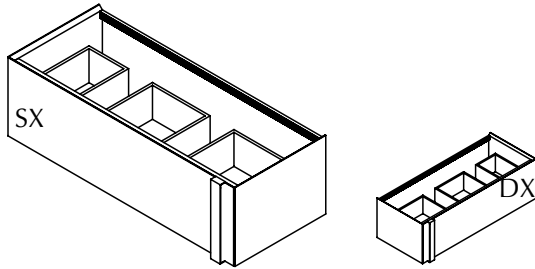

WASH BASIN UNIT BPS 120 LEAF D/S

DEPTH 51CM / 20^{1/8}"

Wash basin unit.

Porta-lavabos.

Porte vasque.

MEASURES	(xx)	FINISHES	BASIN	SAP	POINTS	
120x36x51 / 47^{1/4}x14^{1/8}x20^{1/8}			Gloss lacquer	DX	700018390	1816
			Matt lacquer	DX	700018362	1692
			Wood	DX	700018380	1978
			Gloss lacquer	SX	700018352	1816
			Matt lacquer	SX	700018381	1692
			Wood	SX	700018364	1978

BP