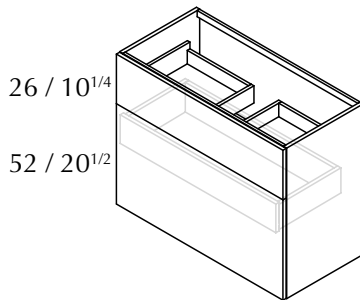

WASH BASIN UNIT BPS-2007

DEPTH 48 CM / 18⁷/₈"

- -Wash basin unit.
- -Porta-lavabos.
- -Porte vasque.

MEASURES (↔x↑x↘)	FINISHES	BASIN	SAP	POINTS
60x78x48 / 23⁵/₈x30³/₄x18⁷/₈	Gloss lacquer	CENTERED	700027804	1904
	Matt lacquer		700027803	1651
	Wood		700027805	2208
	Laminate		700027802	1362
80x78x48 / 31¹/₂x30³/₄x18⁷/₈	Gloss lacquer	CENTERED / SX	700027808	2086
	Matt lacquer		700027807	1796
	Wood		700027809	2379
	Laminate		700027806	1449
90x78x48 / 35³/₈x30³/₄x18⁷/₈	Gloss lacquer	CENTERED	700027812	2174
	Matt lacquer		700027811	1866
	Wood		700027813	2476
	Laminate		700027810	1491
100x78x48 / 39³/₈x30³/₄x18⁷/₈	Gloss lacquer	CENTERED	700027816	2272
	Matt lacquer		700027815	1945
	Wood		700027817	2570
	Laminate		700027814	1542
120x78x48 / 47¹/₄x30³/₄x18⁷/₈	Gloss lacquer	CENTERED / DX / SX	700027820	2437
	Matt lacquer		700027819	2081
	Wood		700027821	2791
	Laminate		700027818	1631