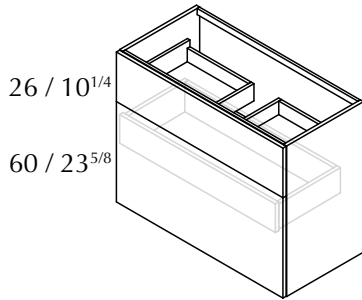

side

WASH BASIN UNIT BPS-2027

DEPTH 48 CM / 18⁷/₈"

- -Wash basin unit.
- -Porta-lavabos.
- -Porte vasque.

MEASURES (x x x)	FINISHES	BASIN	SAP	POINTS
60x86x48 / 23⁵/₈x33⁷/₈x18⁷/₈	Gloss lacquer	CENTERED	700028006	1959
	Matt lacquer		700028007	1686
	Wood		700028009	2290
	Laminate		700028008	1388
80x86x48 / 31¹/₂x33⁷/₈x18⁷/₈	Gloss lacquer	CENTERED / SX	700028010	2149
	Matt lacquer		700028011	1836
	Wood		700028013	2479
	Laminate		700028012	1477
90x86x48 / 35³/₈x33⁷/₈x18⁷/₈	Gloss lacquer	CENTERED	700028070	2243
	Matt lacquer		700028071	1907
	Wood		700028073	2585
	Laminate		700028072	1520
100x86x48 / 39³/₈x33⁷/₈x18⁷/₈	Gloss lacquer	CENTERED	700027998	2346
	Matt lacquer		700027999	1989
	Wood		700028001	2688
	Laminate		700028000	1572
120x86x48 / 47¹/₄x33⁷/₈x18⁷/₈	Gloss lacquer	CENTERED / DX / SX	700028002	2519
	Matt lacquer		700028003	2130
	Wood		700028005	2927
	Laminate		700028004	1663