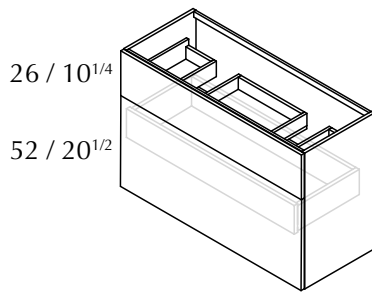

WASH BASIN UNIT BPS-2008

DEPTH 48 CM / 18⁷/₈"

-Wash basin unit.
-Porta-lavabos.
-Porte vasque.

MEASURES (x x x x)	FINISHES	BASIN	SAP	POINTS
120x78x48 / 47¹/₄x30³/₄x18⁷/₈	Gloss lacquer	DS	700027824	2497
	Matt lacquer		700027823	2141
	Wood		700027825	2856
	Laminate		700027822	1691