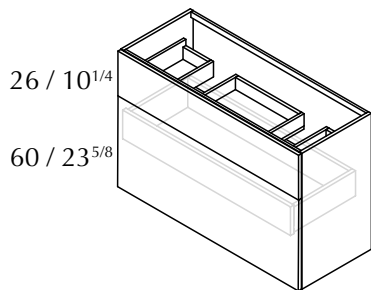

WASH BASIN UNIT BPS-2028

DEPTH 48 CM / 18^{7/8}"

- -Wash basin unit.
- -Porta-lavabos.
- -Porte vasque.

MEASURES (x x x)	FINISHES	BASIN	SAP	POINTS
120x86x48 / 47^{1/4}x33^{7/8}x18^{7/8}	Gloss lacquer	DS	700028014	2579
	Matt lacquer		700028015	2190
	Wood		700028017	2992
	Laminate		700028016	1724