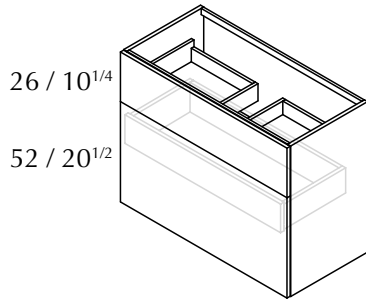

WASH BASIN UNIT BPS-2012

DEPTH 48 CM / 18⁷/₈"

-Wash basin unit.
-Porta-lavabos.
-Porte vasque.

MEASURES (x x x x)	FINISHES	BASIN	SAP	POINTS
60-80x78x48 23⁵/₈-31¹/₂x30³/₄x18⁷/₈	Gloss lacquer	CENTERED	700027864	2085
	Matt lacquer		700027863	1796
	Wood		700027865	2379
	Laminate		700027862	1449
>80-100x78x48 >31¹/₂-39³/₈ x30³/₄x18⁷/₈	Gloss lacquer	CENTERED	700027868	2272
	Matt lacquer		700027867	1945
	Wood		700027869	2570
	Laminate		700027866	1542
>100-120x78x48 39³/₈-47¹/₄ x30³/₄x18⁷/₈	Gloss lacquer	CENTERED	700027872	2437
	Matt lacquer		700027871	2081
	Wood		700027873	2791
	Laminate		700027870	1631