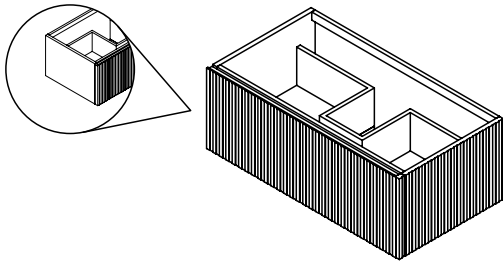

WASH BASIN UNIT BPS-1 DX ROBLE

DEPTH 49 CM / 19 1/4"

MEASURES (L x W x H)	FINISHES	SAP	POINTS
60x32,6x49 / 23^{5/8}x12^{7/8}x19^{1/4}		700033990	2104
80x32,6x49 / 31^{1/2}x12^{7/8}x19^{1/4}		700033991	2235
90x32,6x49 / 35^{3/8}x12^{7/8}x19^{1/4}	Wood	700033992	2297
100x32,6x49 / 39^{3/8}x12^{7/8}x19^{1/4}		700033993	2371
120x32,6x49 / 47^{1/4}x12^{7/8}x19^{1/4}		700033994	2495