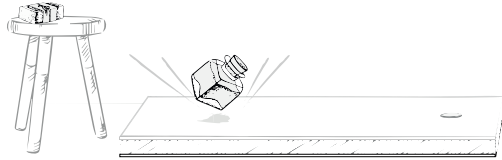

Functional

FLOW is **impact resistant**, and offers the possibility of repair if necessary.

The advanced covering gives the shower tray unique properties such as **easy cleaning** and maintenance, which helps to reduce the time necessary for daily hygiene.