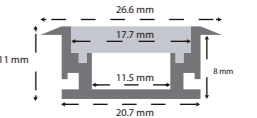

pro-light 11 mm

pro-light 11 mm

Anodized aluminium

SAP		h (mm)
100202237	Silver	11

Diffuser and lighting system not included. Covers are supplied separately.

Profile length: 2500 mm

Minimum packing: 1 profile