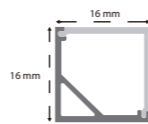

pro-corner light

pro-corner light