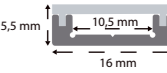

pro-telo light

Anodized aluminium

SAP		h (mm)
100281601	black	12
100281600	Silver	12

Includes profile, diffuser, electrical wiring system and mounting system.

Profile length: 3000 mm

Minimum packing: 1 profile