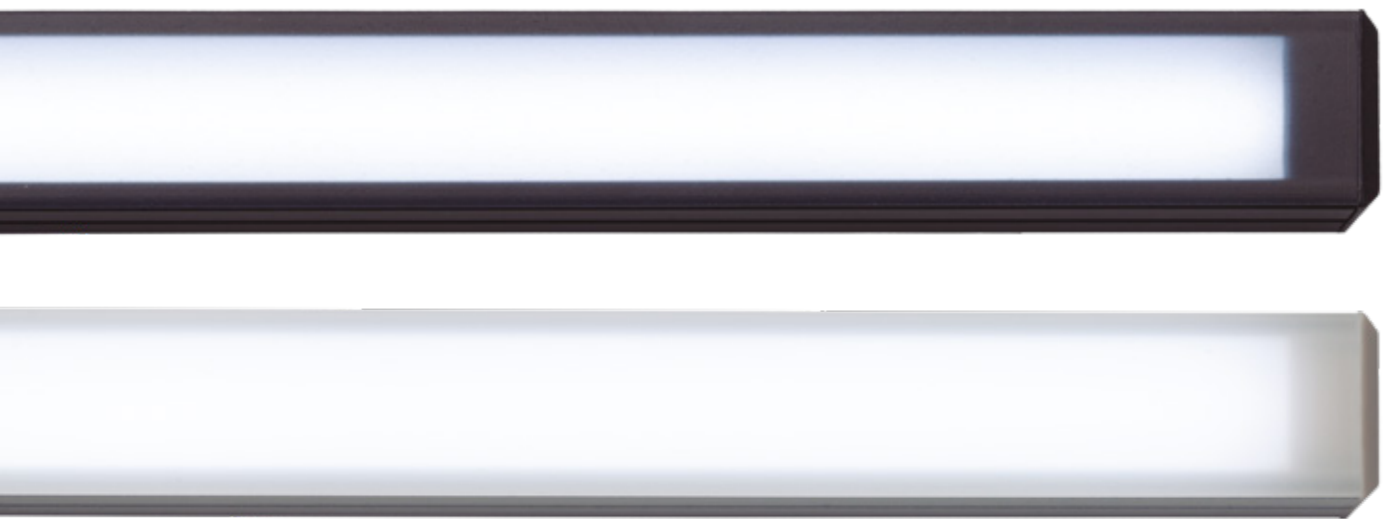

pro-light 7.5 mm

A very subtle LED profile.
Especially recommended for creating environments in which a
relatively intimate beam of light is required.

pro-light 11 mm

Adapts the indirect light emitted by the luminous strips, resulting in an aesthetically pleasing environment with low power consumption.

pro-corner light

Excellent solution to accentuate or combine with the rest of ambient lighting. Light becomes another means of expression.

pro-telo light

Solution for minimally invasive interventions, going unnoticed when it is switched off. Modern and suggestive effects when the LED light is turned on.

pro-mate 45 TOP light

Increasingly in demand, these profiles offer light where it is really needed.

Perfect to illuminate furniture and drawers inside and out, giving a decorative and practical touch to any furniture.

pro-skirting LED

Useful to illuminate the perimeter of a room and corridors.
Ideal when looking for a non-dazzling light to use at night time.

COB LED Strip

Linear lighting system for pro-light collection profiles. COB LED luminaires are packages of multiple LEDs which are joined together into a single lighting module. In practice, only one point of light is seen, but with a higher light output. Therefore, with the same power as an SMD, more Lumens / watt are achieved.