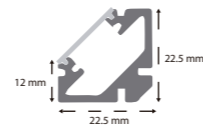

pro-mate 45 TOP light