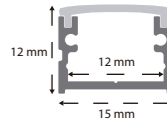

pro-corner light

pro-corner light

Anodized aluminium

SAP	h (mm)
100243678	16

Includes profile, diffuser, clamps and caps. Lighting system not included.

Profile length: 2500 mm

Minimum packing: 1 profile

pro-telo light