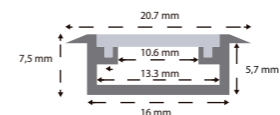

pro-light 7.5 mm