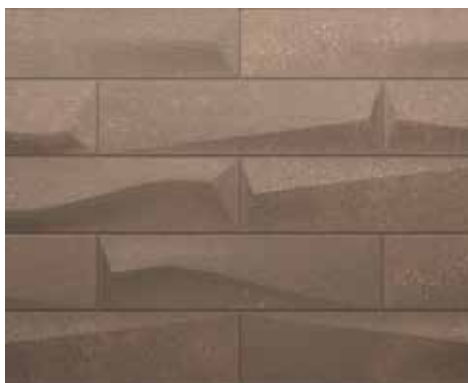

Ceramic Tiles

Wall Covering: Nevada Deco Antracita

NEVADA

NEVADA DECO CORTEN

8cm x 30cm x 1,2cm
 3 5/32" x 11 13/16" x 15/32"
 100321907
 G-228

Recommended Joint:
 COLORSTUK MOKA N
 Recommended Adhesive:
 TIXOCEM PLUS