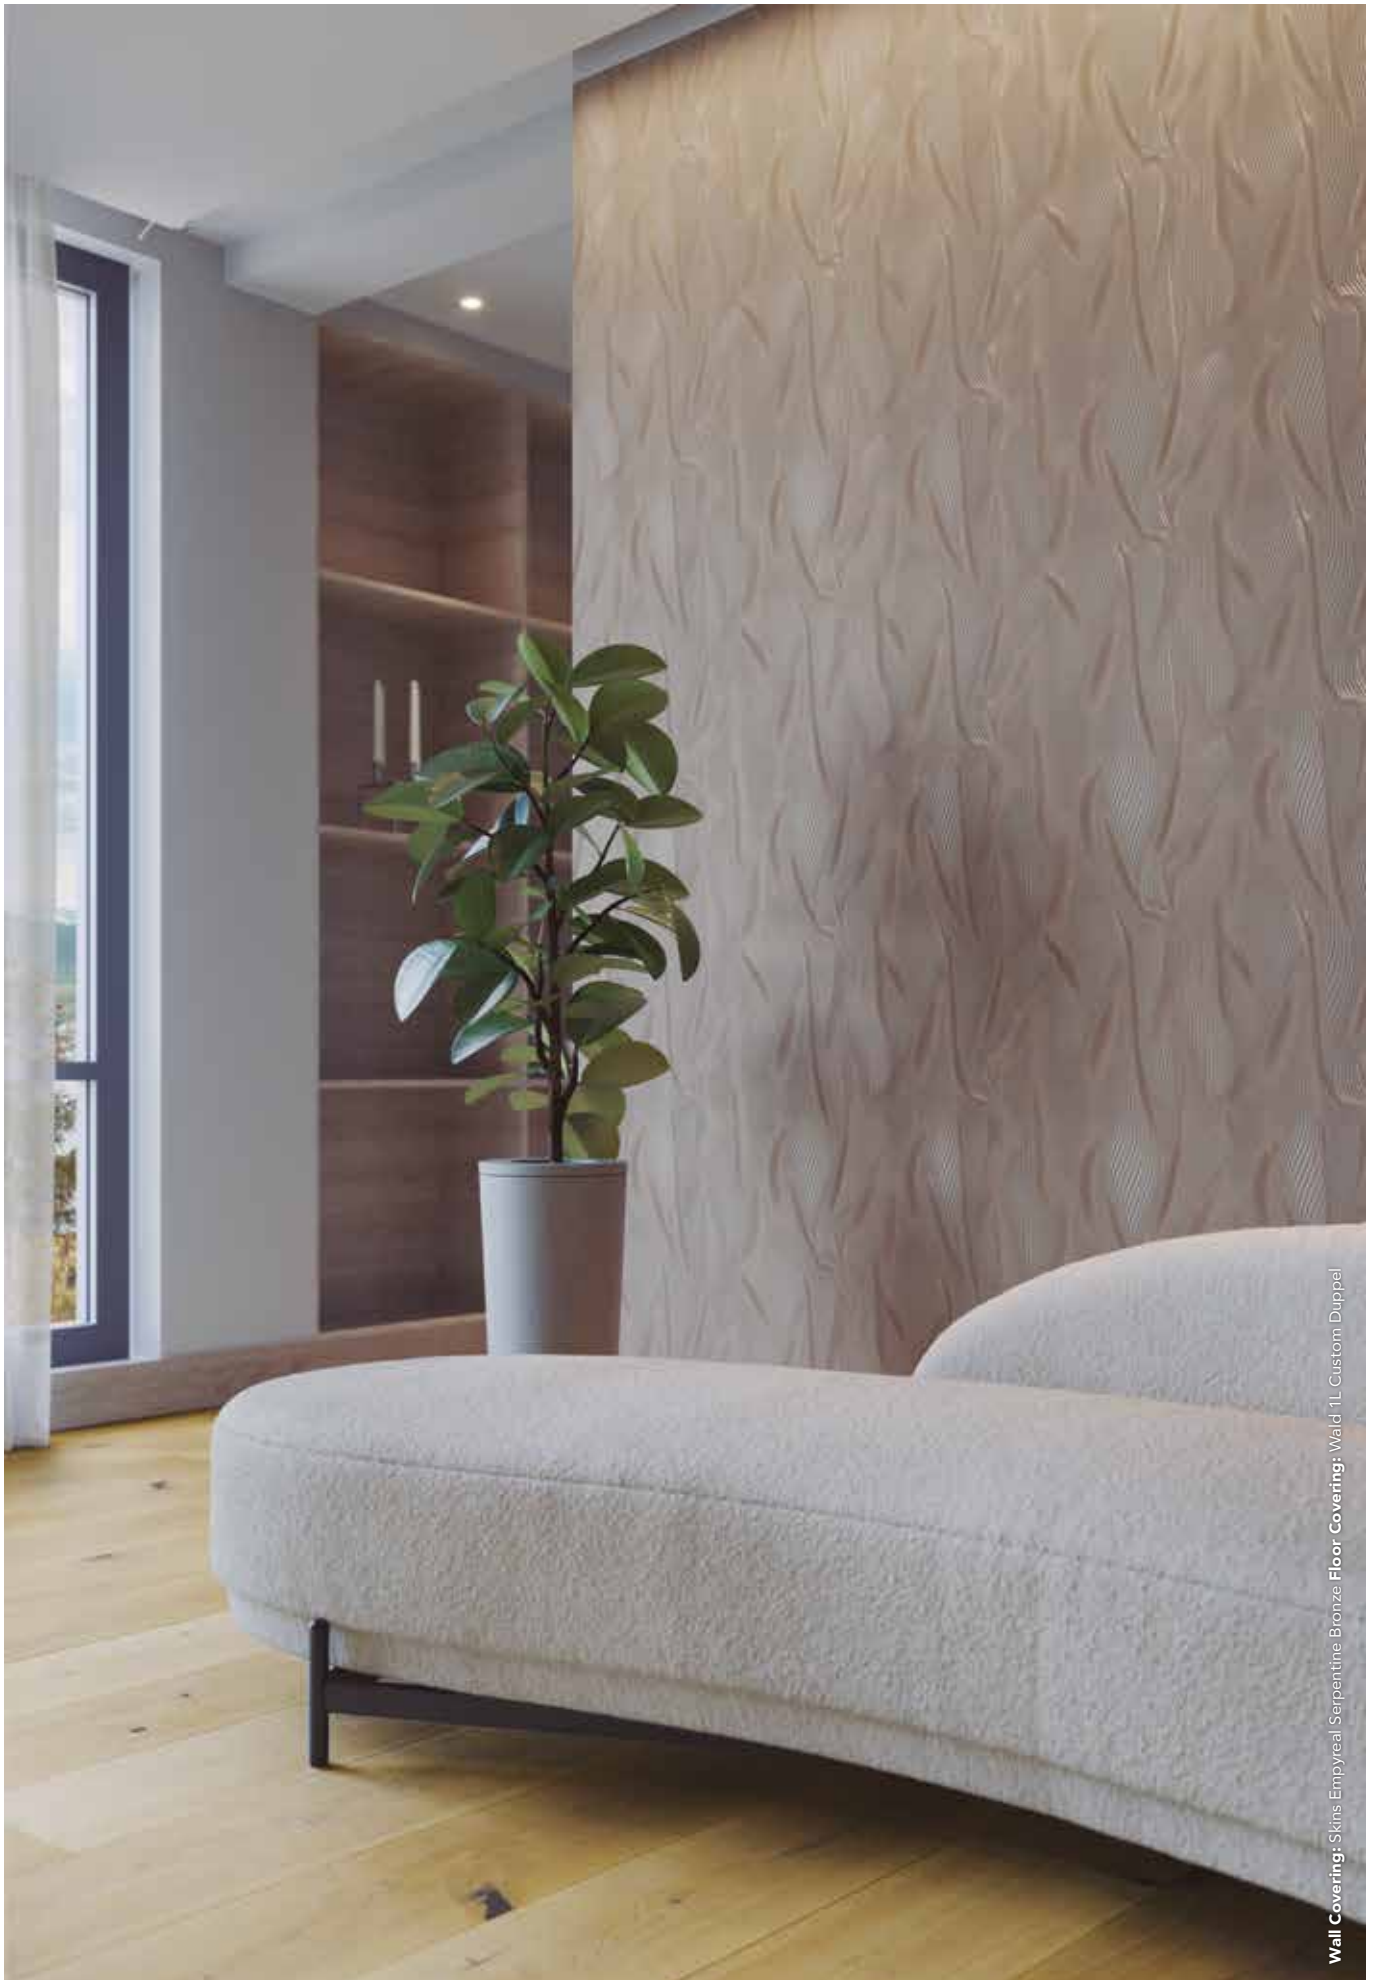

EMPYREAL - SERPENTINE

Wall Covering: Skins Empyreal Serpentine Bronze Floor Covering: Wald 1L Custom Duppel