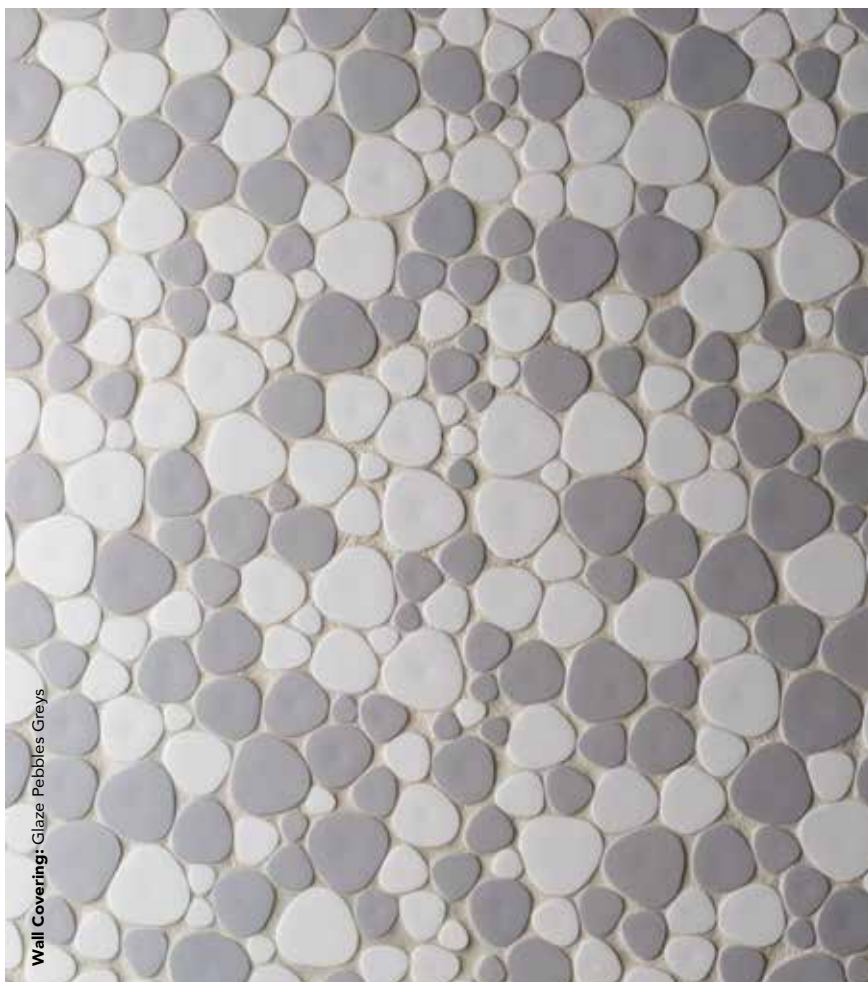

Wall Covering: Glaze Pebbles Greys