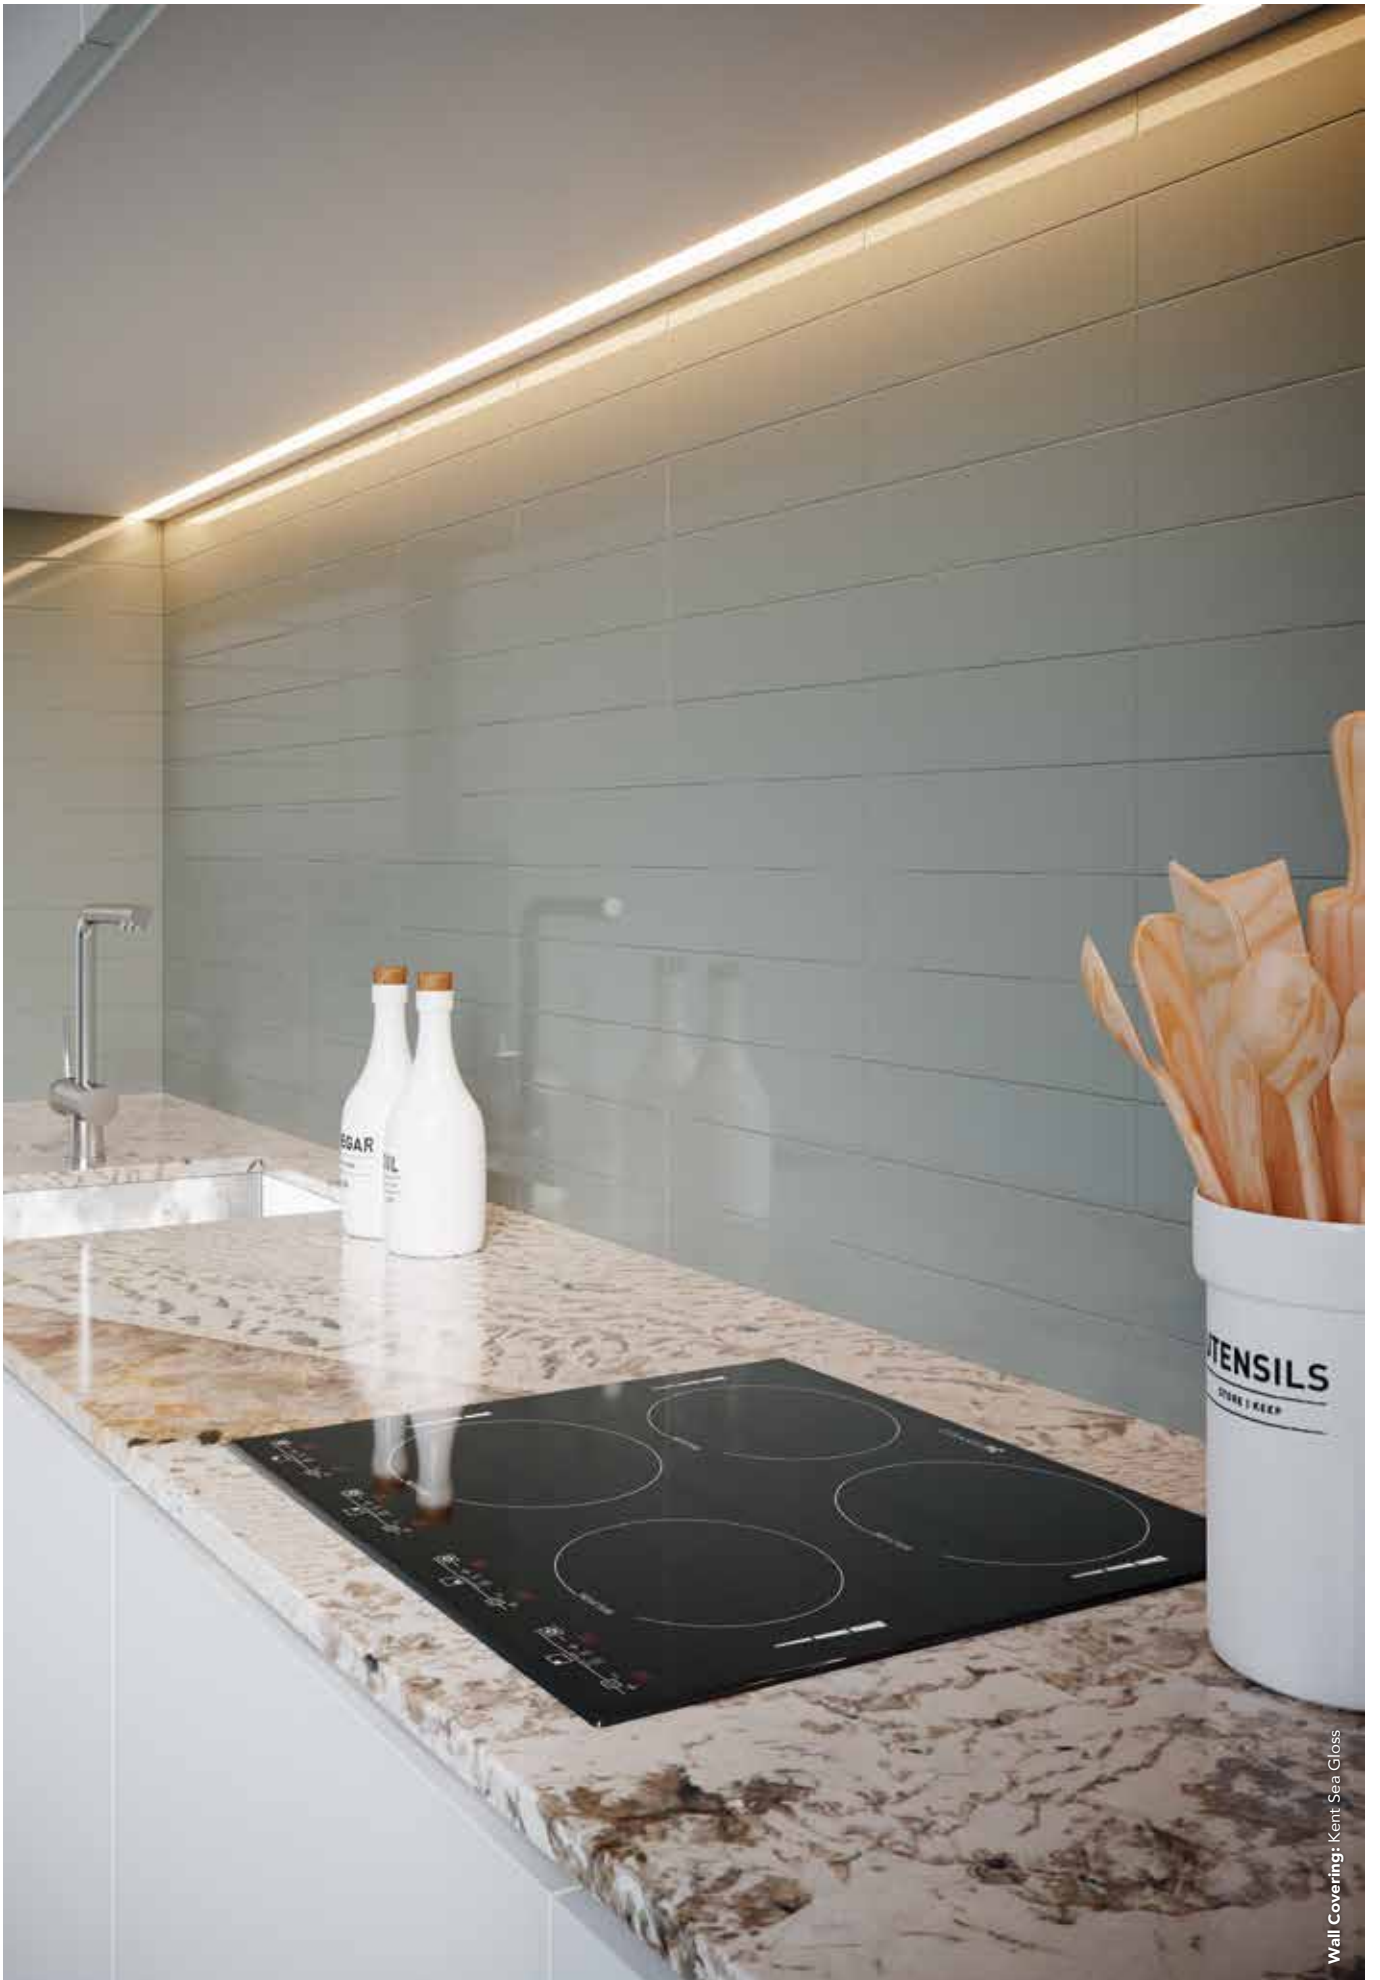

KENT

Wall Covering: Kent Sea Gloss

Ceramic Tiles