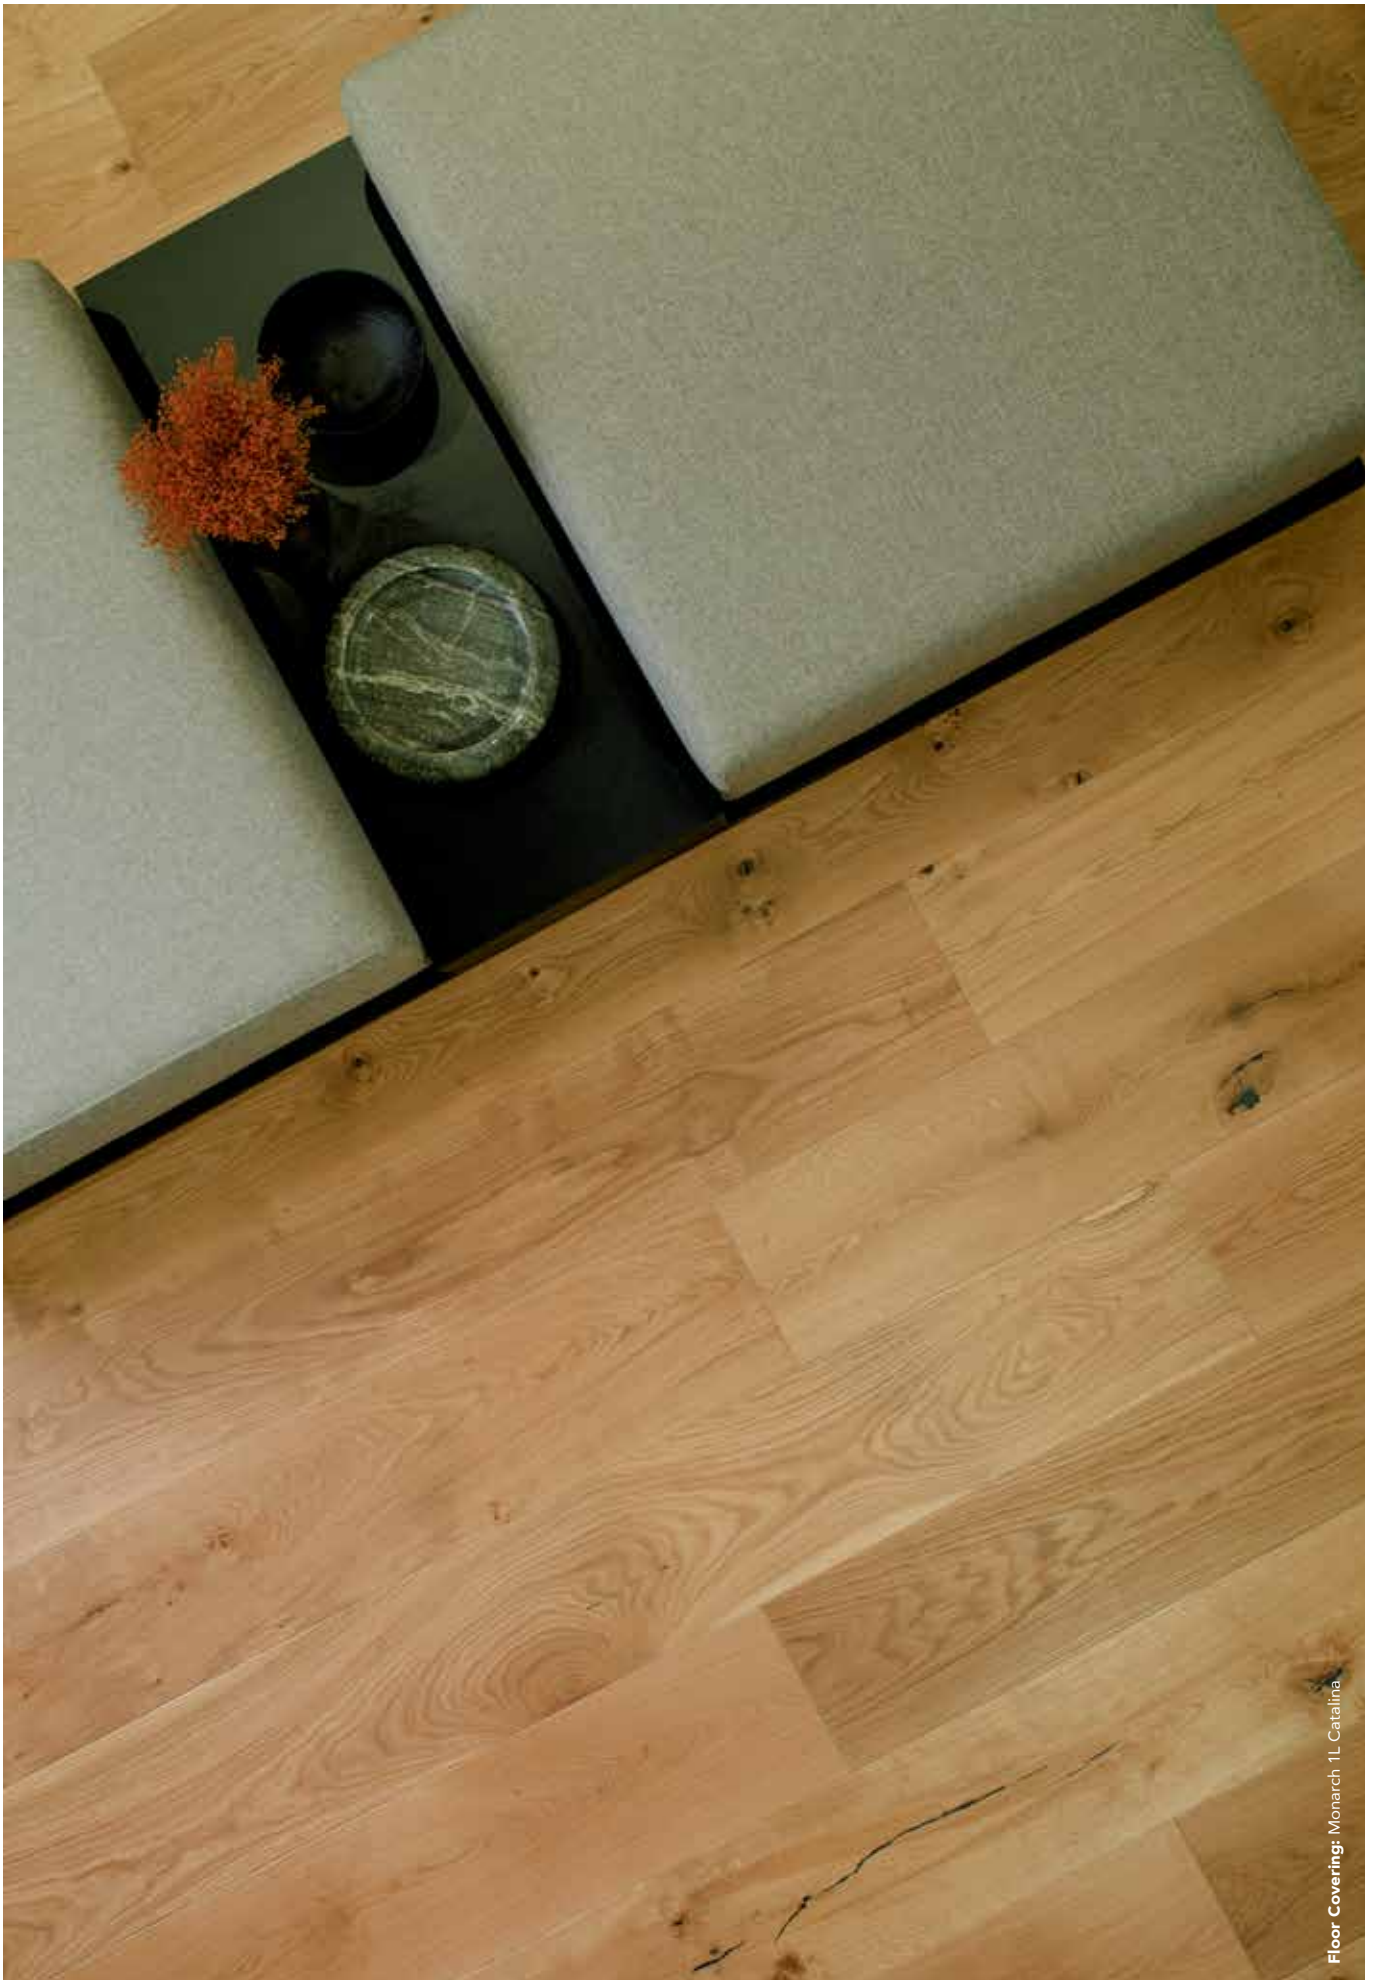

MONARCH

Floor Coverings: Monarch 1L Catalina

Natural Wood