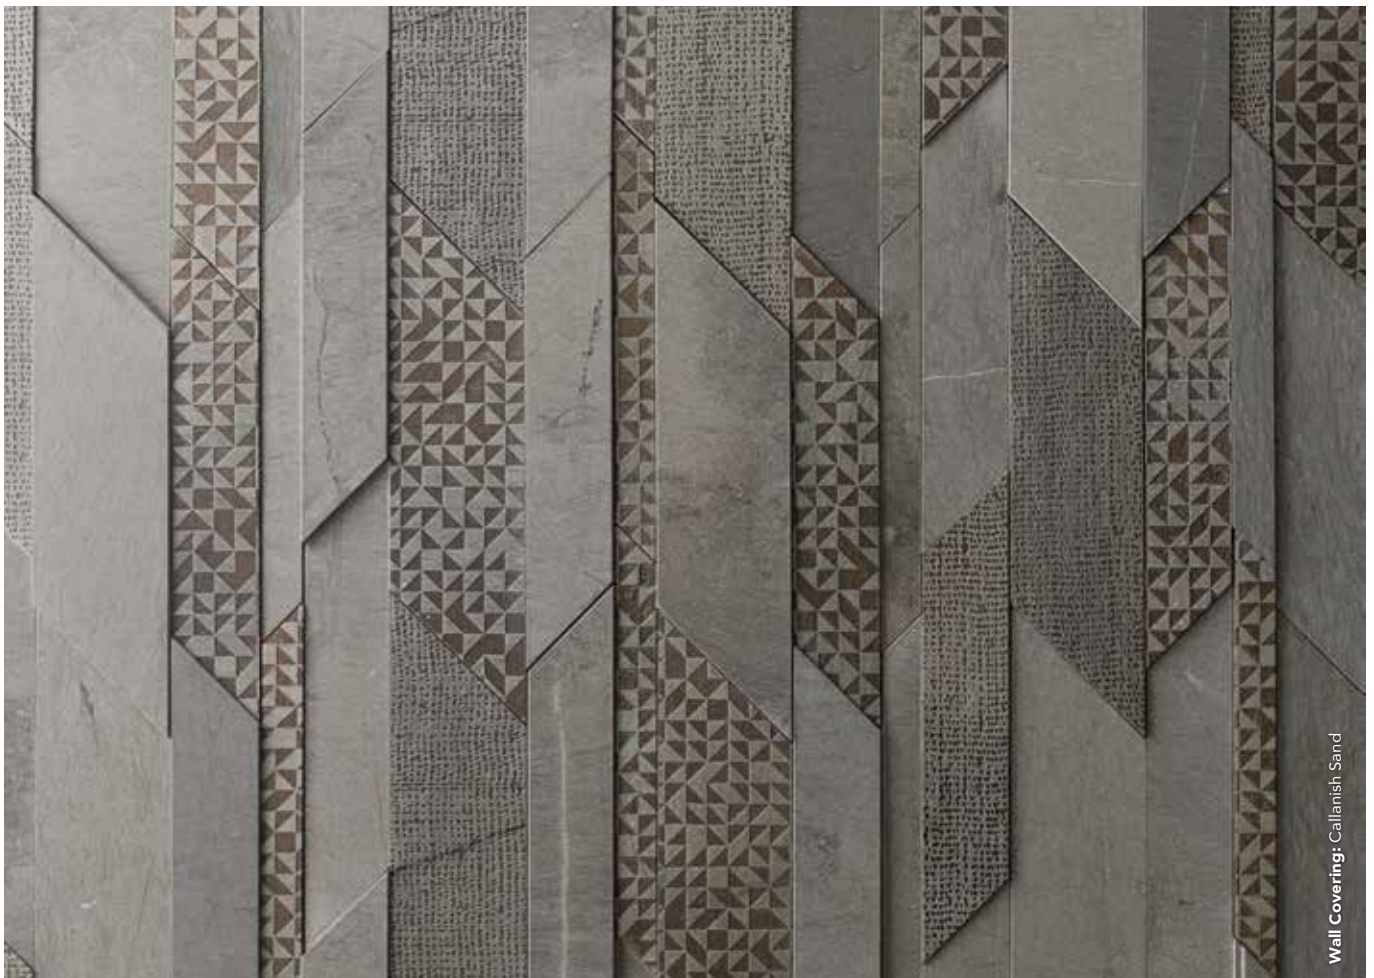

Mosaics

Wall Covering: Callanish Sand

STONE MOSAICS - ELITE

ELITE LAVA STONE MIX GOLD SILVER

30cm x 30cm x 1,5cm
 11 13/16" x 11 13/16" x 19/32"
 100161534
 G-146

VOLCANIC STONE / PIEDRA VOLCÁNICA / PIERRE VOLCANIQUE
 GLAZE / ESMALTE / ÉMAIL