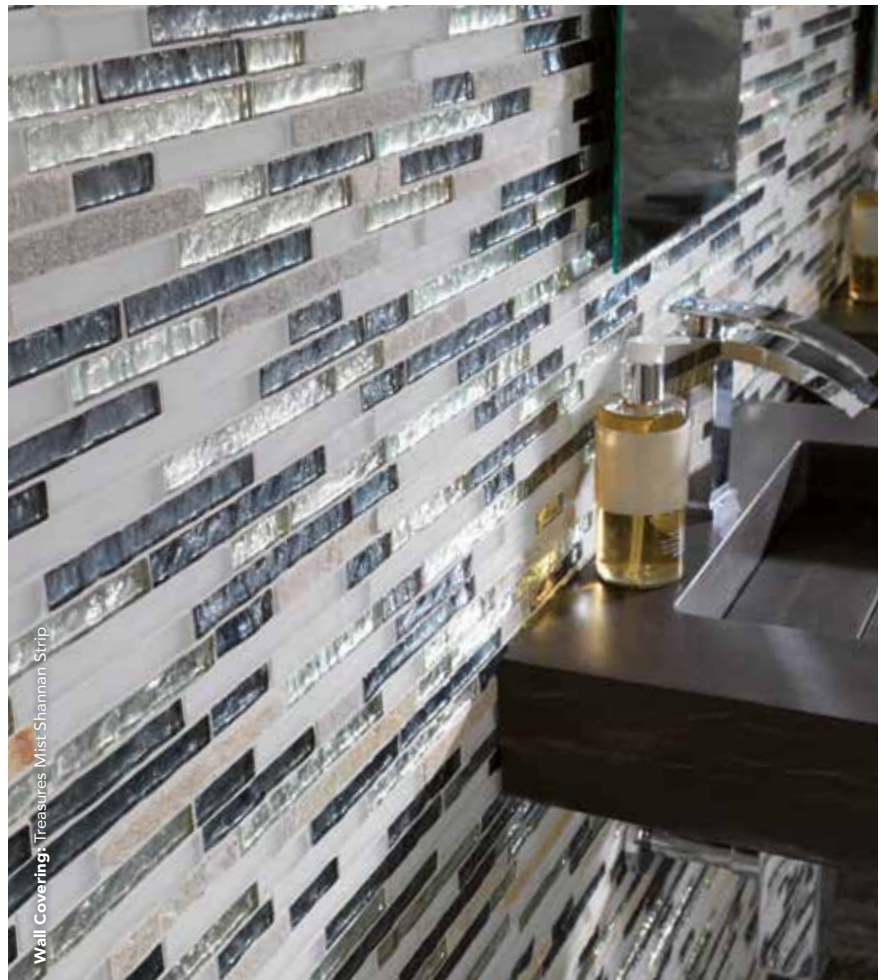

Wall Covering: Treasures Mist Shannan Strip