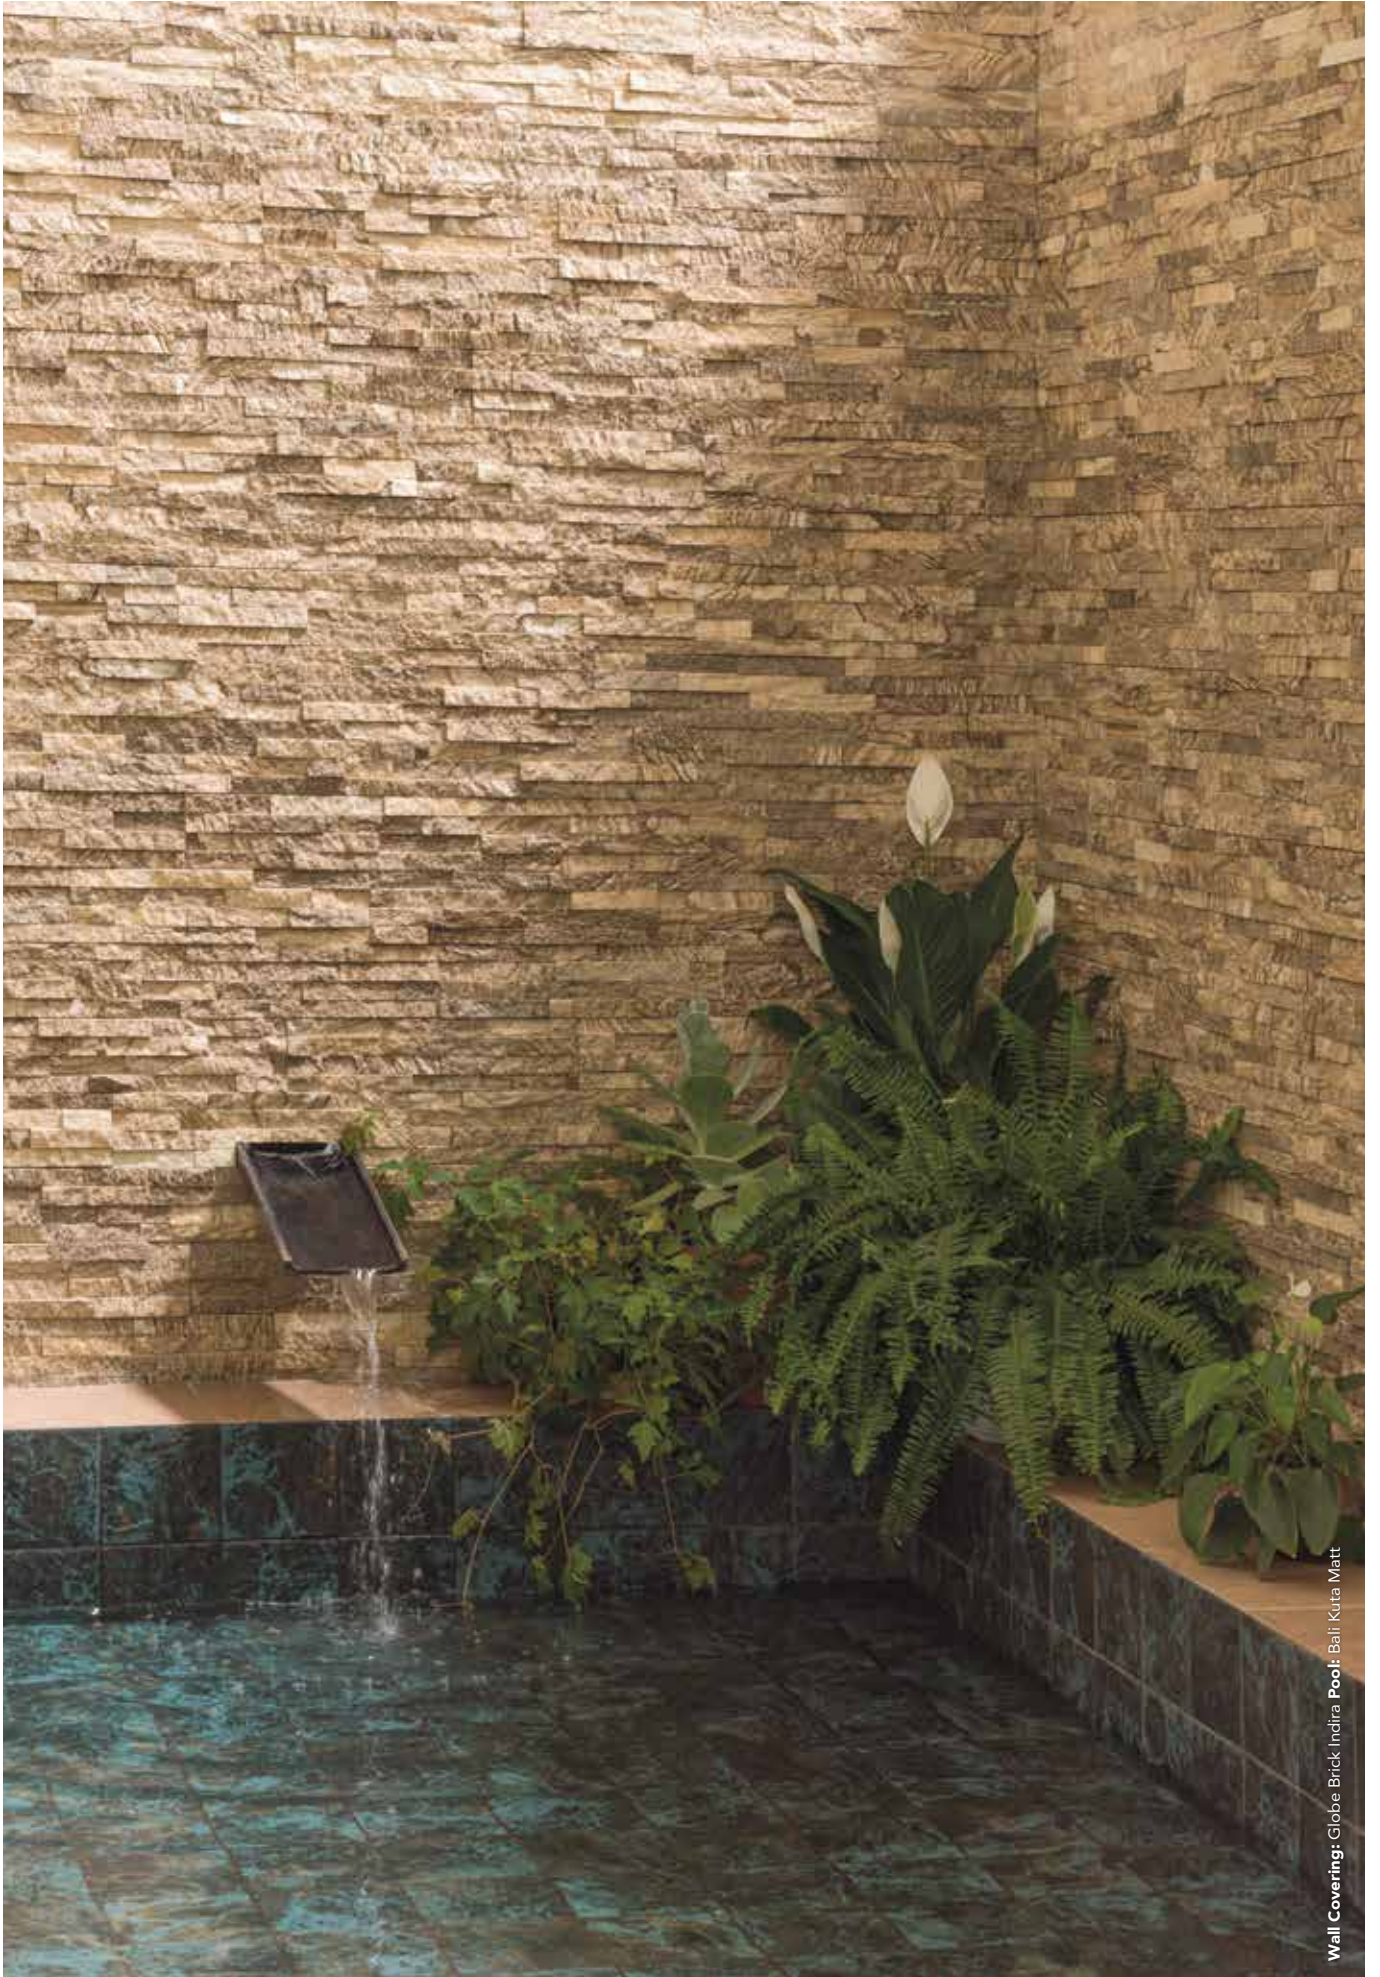

GLOBE

Natural Stone

Wall Covering: Globe Brick Indira Pool, Bali Kuta Matt

GLOBE

Wall Covering: Globe Wall Bhutan

GLOBE

GLOBE WALL BHUTAN

15cm x 54,8cm x 1,2-2,5cm
5 29/32" x 21 9/16" x 15/32"-31/32"
100086107