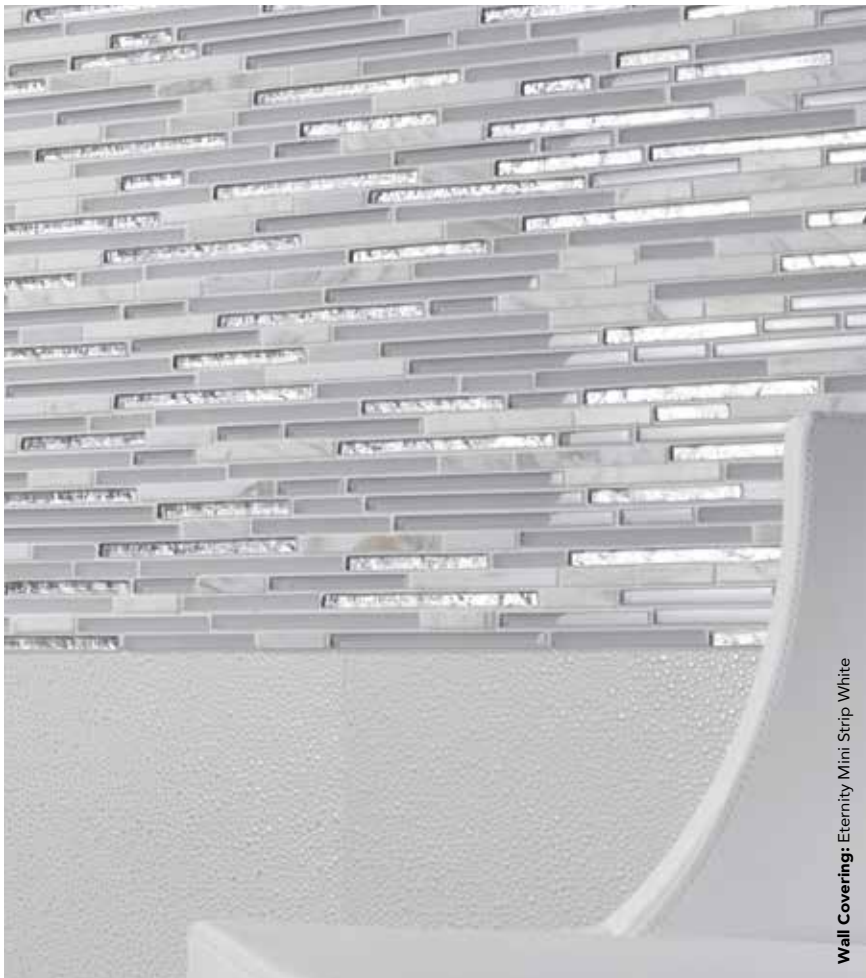

Wall Covering: Eternity Mini Strip White