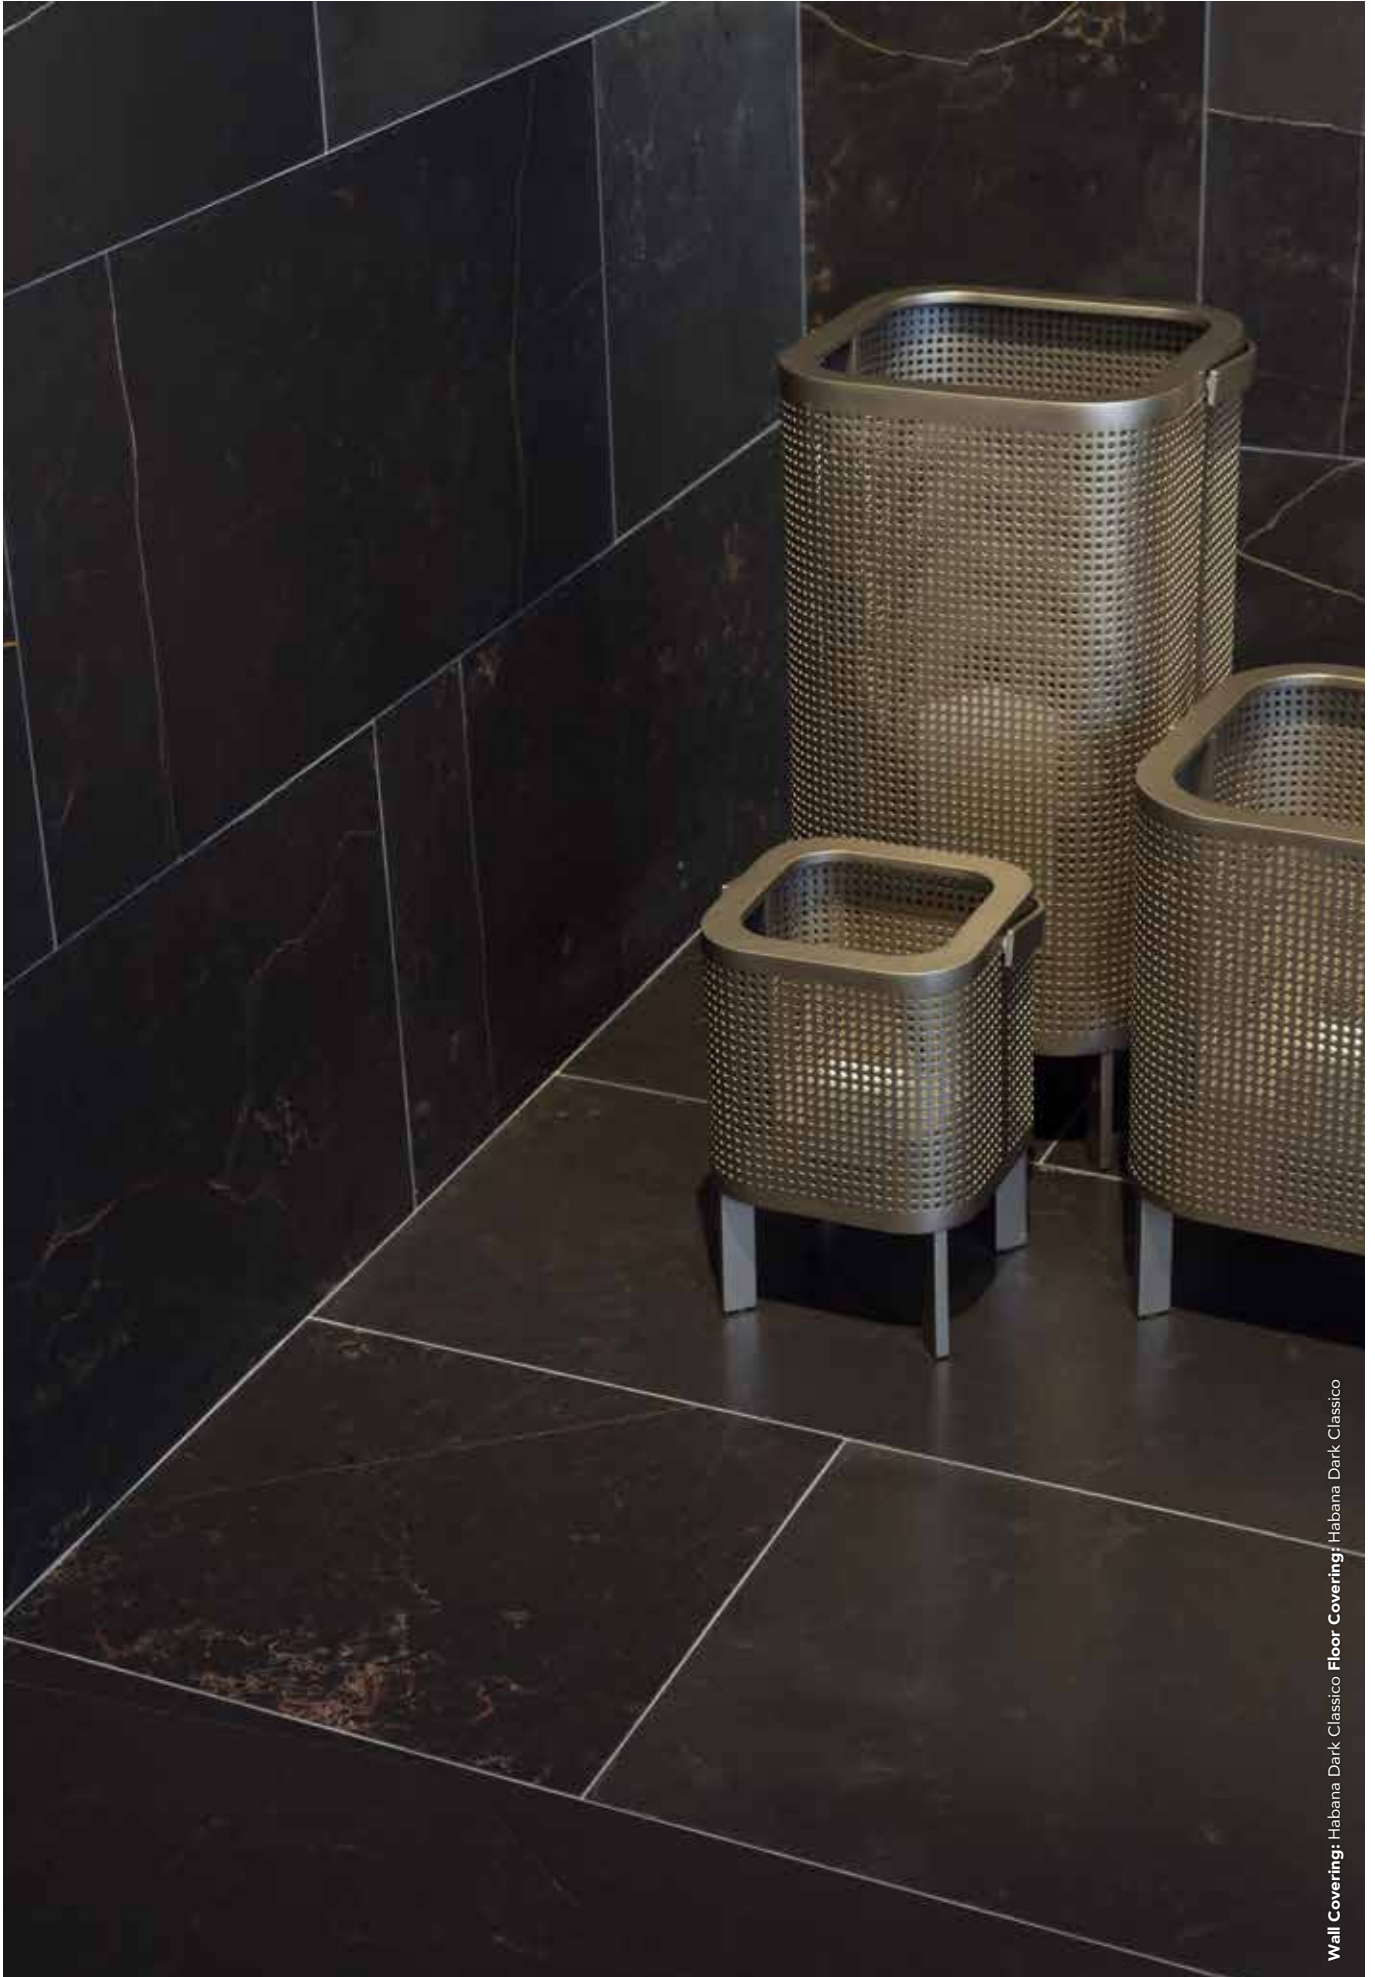

MARBLE / MÁRMOL / MARBRE

Natural Stone

Wall Covering: Habana Dark Classico Floor Covering: Habana Dark Classico