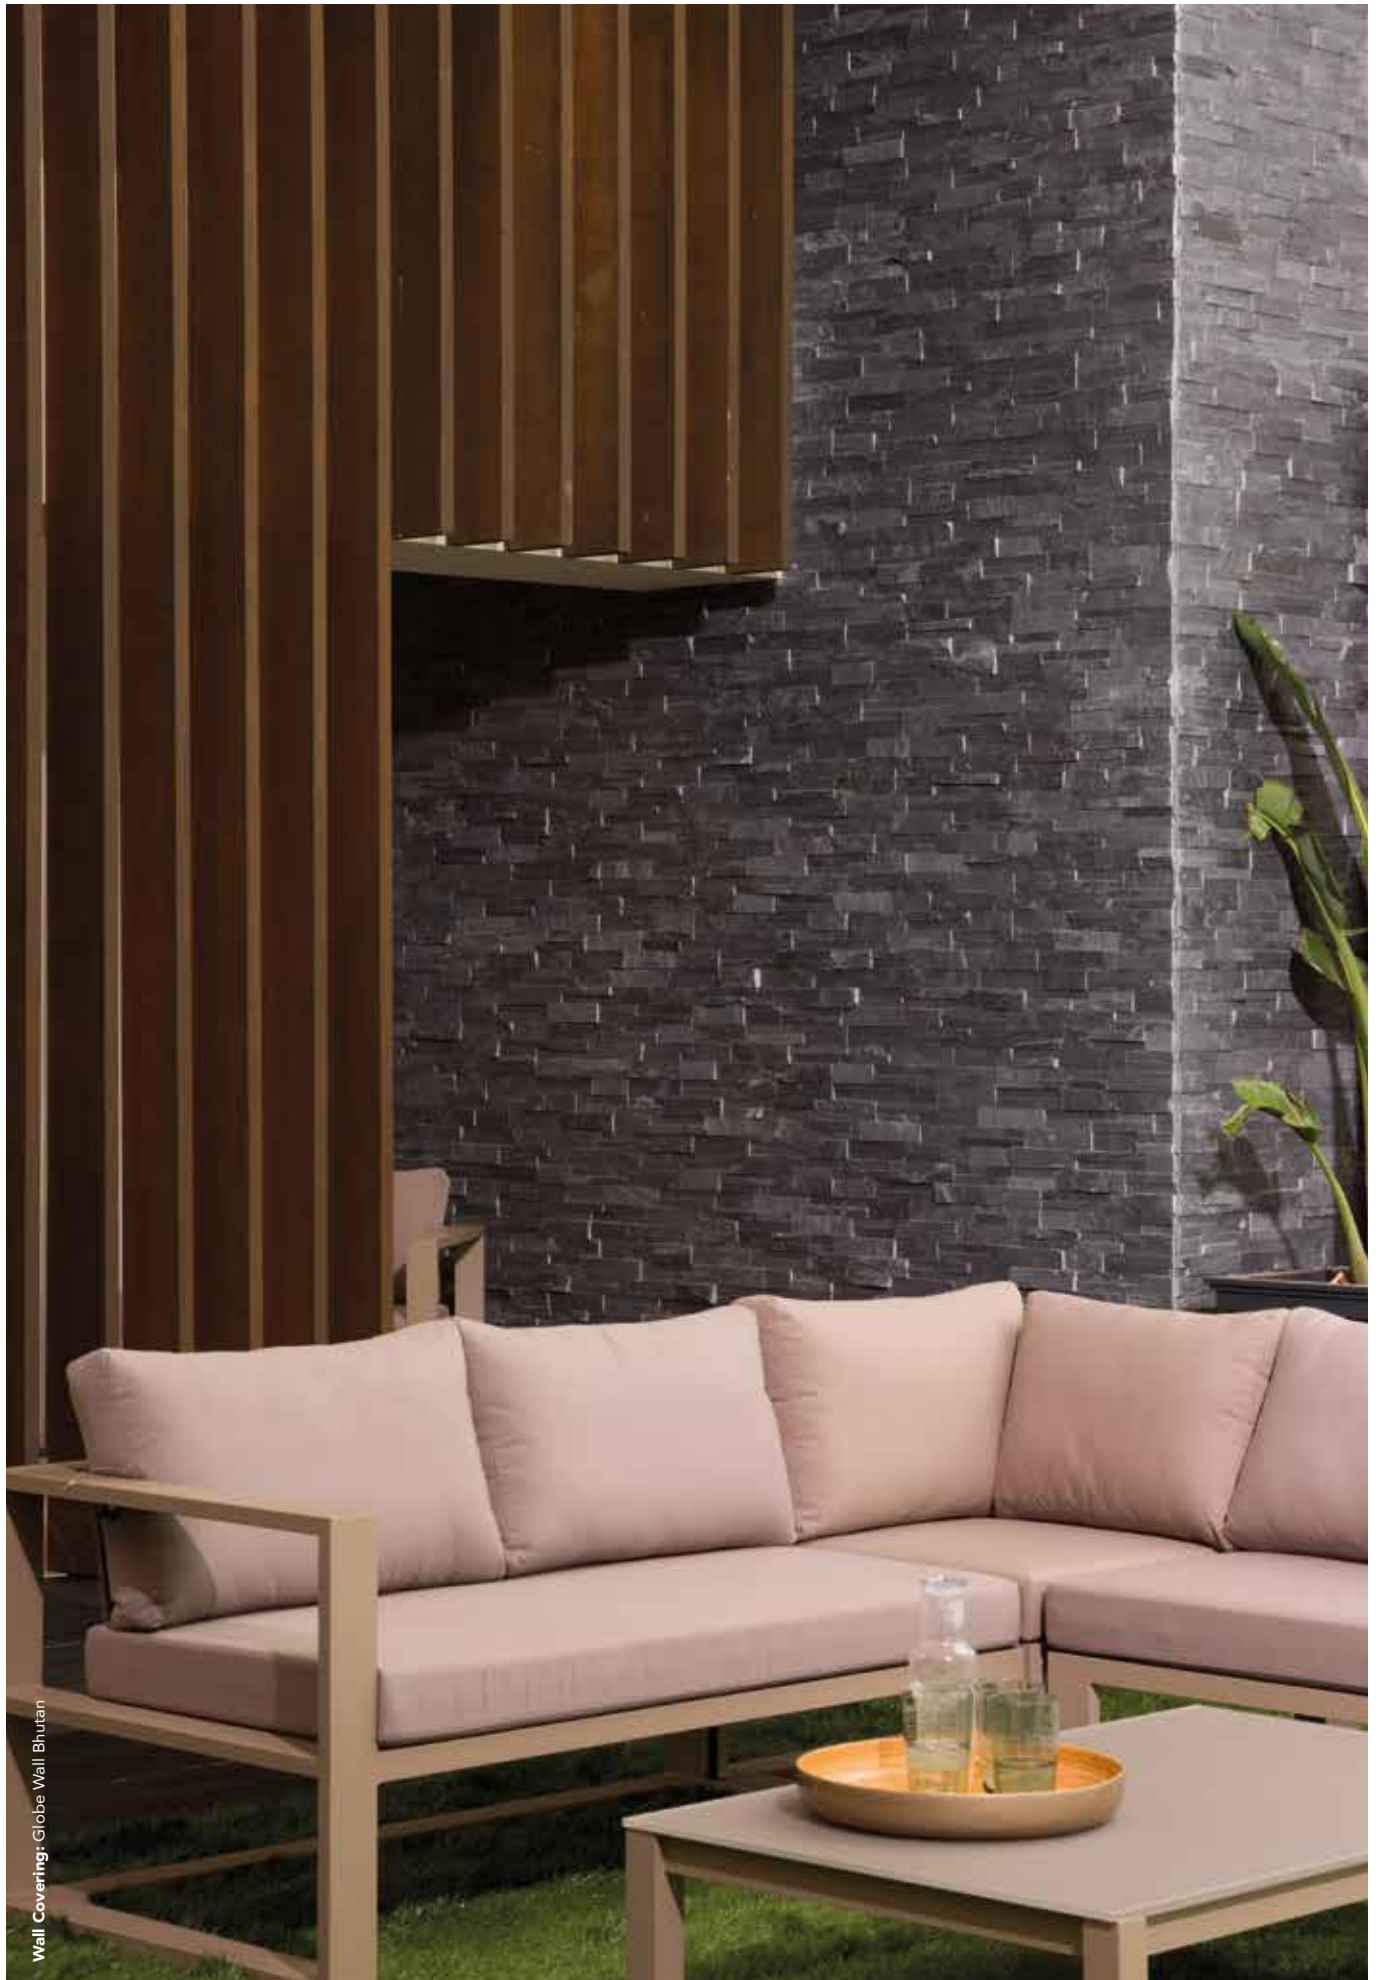

GLOBE

Natural Stone

Wall Covering: Globe Brick Indira Pool, Bali Kuta Matt

GLOBE

Wall Covering: Globe Wall Bhutan

GLOBE

GLOBE WALL BHUTAN

15cm x 54,8cm x 1,2-2,5cm
5 29/32" x 21 9/16" x 15/32"-31/32"
100086107