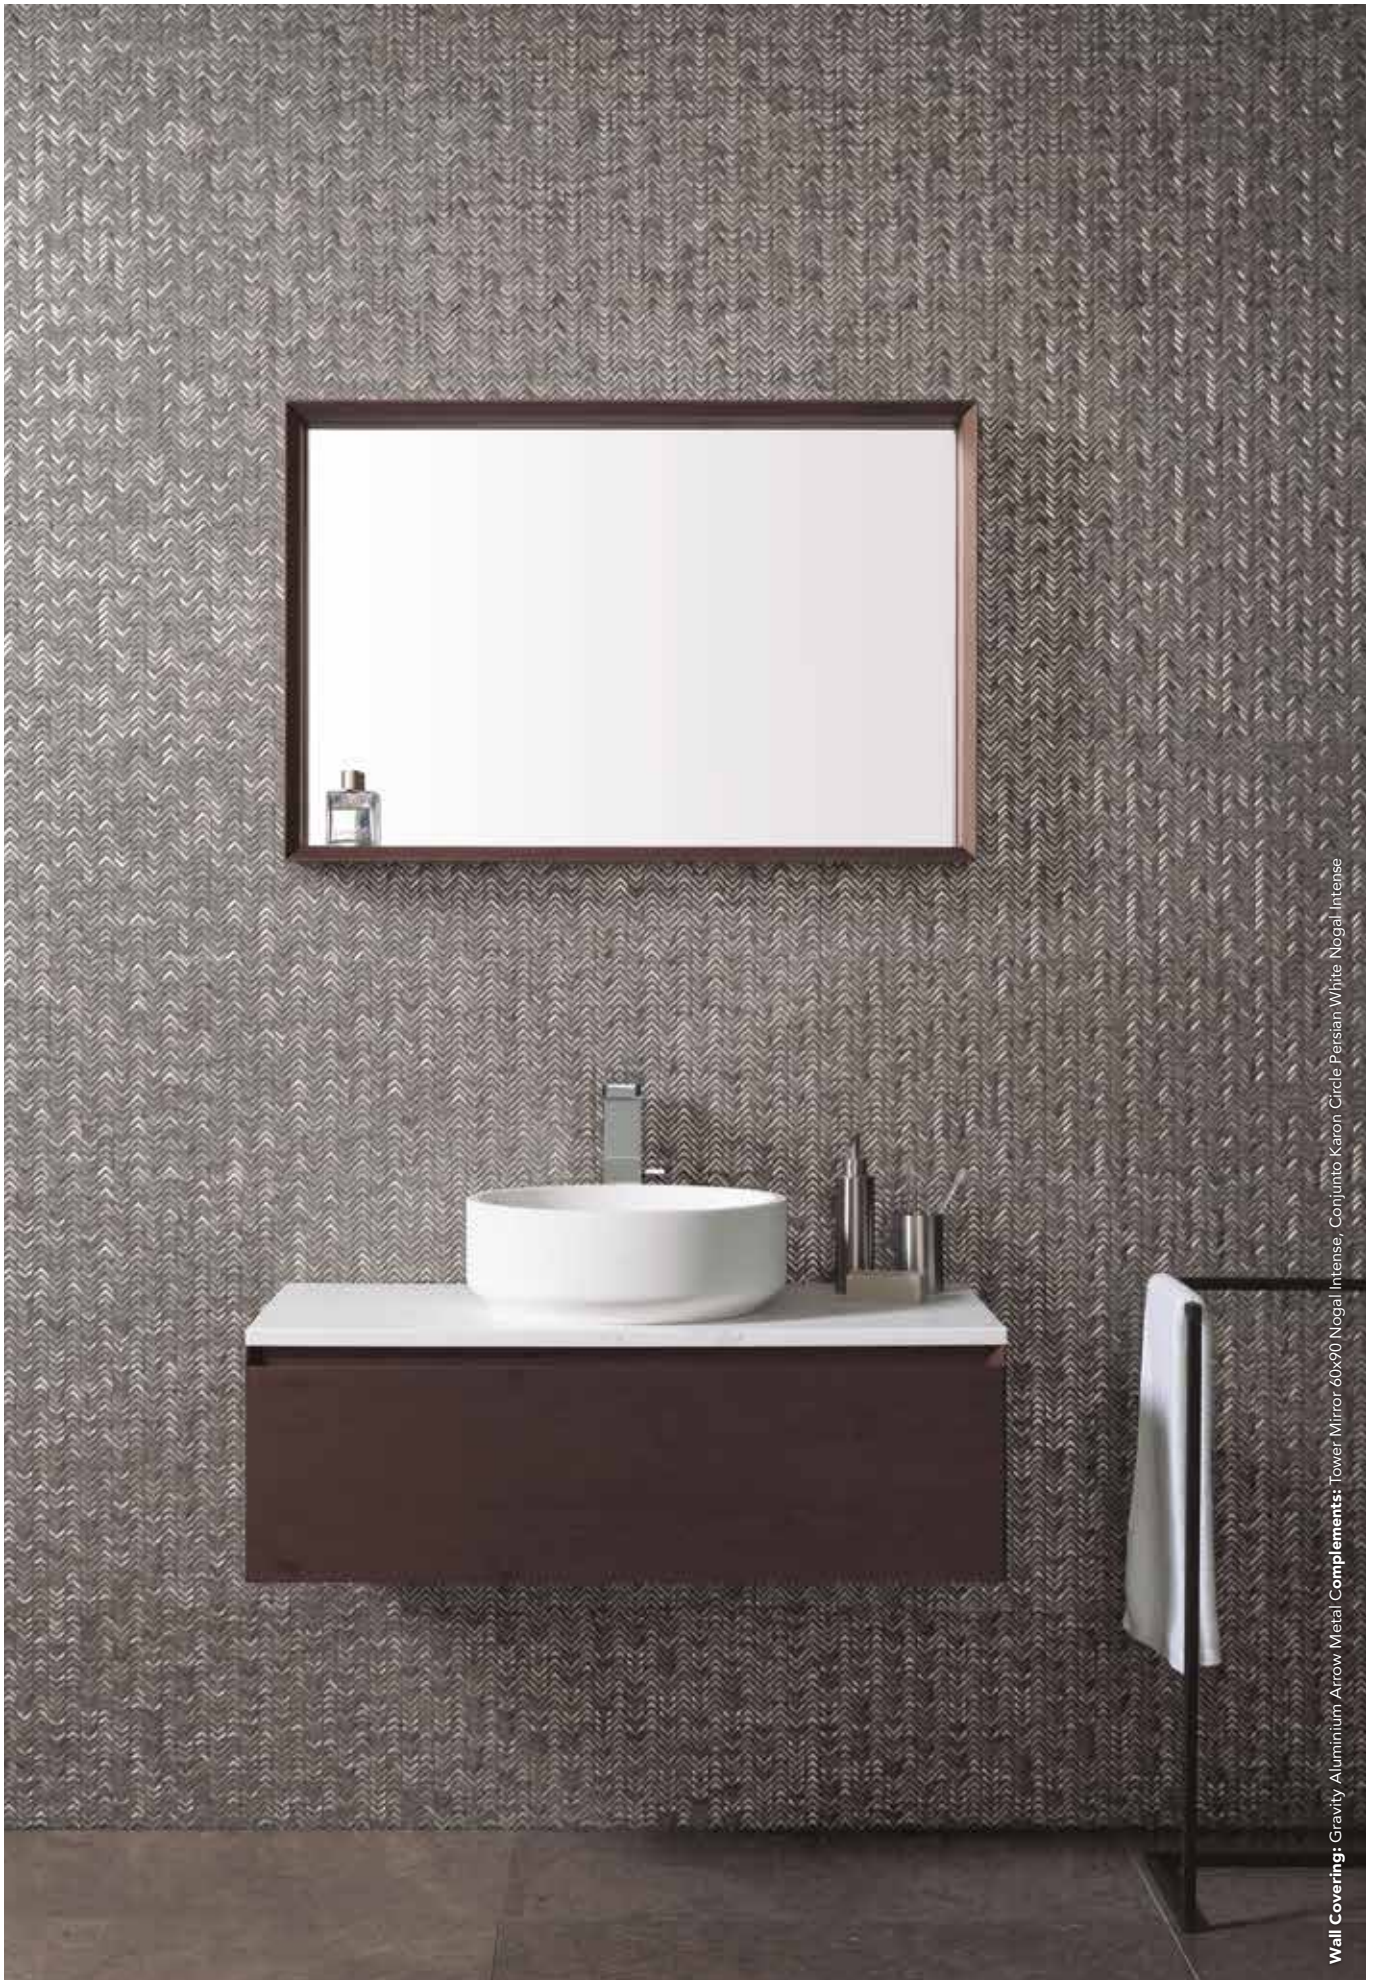

KARON
by L'Antic Colonial

Wall Covering: Gravity Aluminium Arrow Metal Complements: Tower Mirror 60x90 Nogal Intense, Conjunto Karon Circle Persian White Nogal Intense

KARON

by L'Antic Colonial

Bathrooms

CONJUNTO L KARON CIRCLE DERECHA