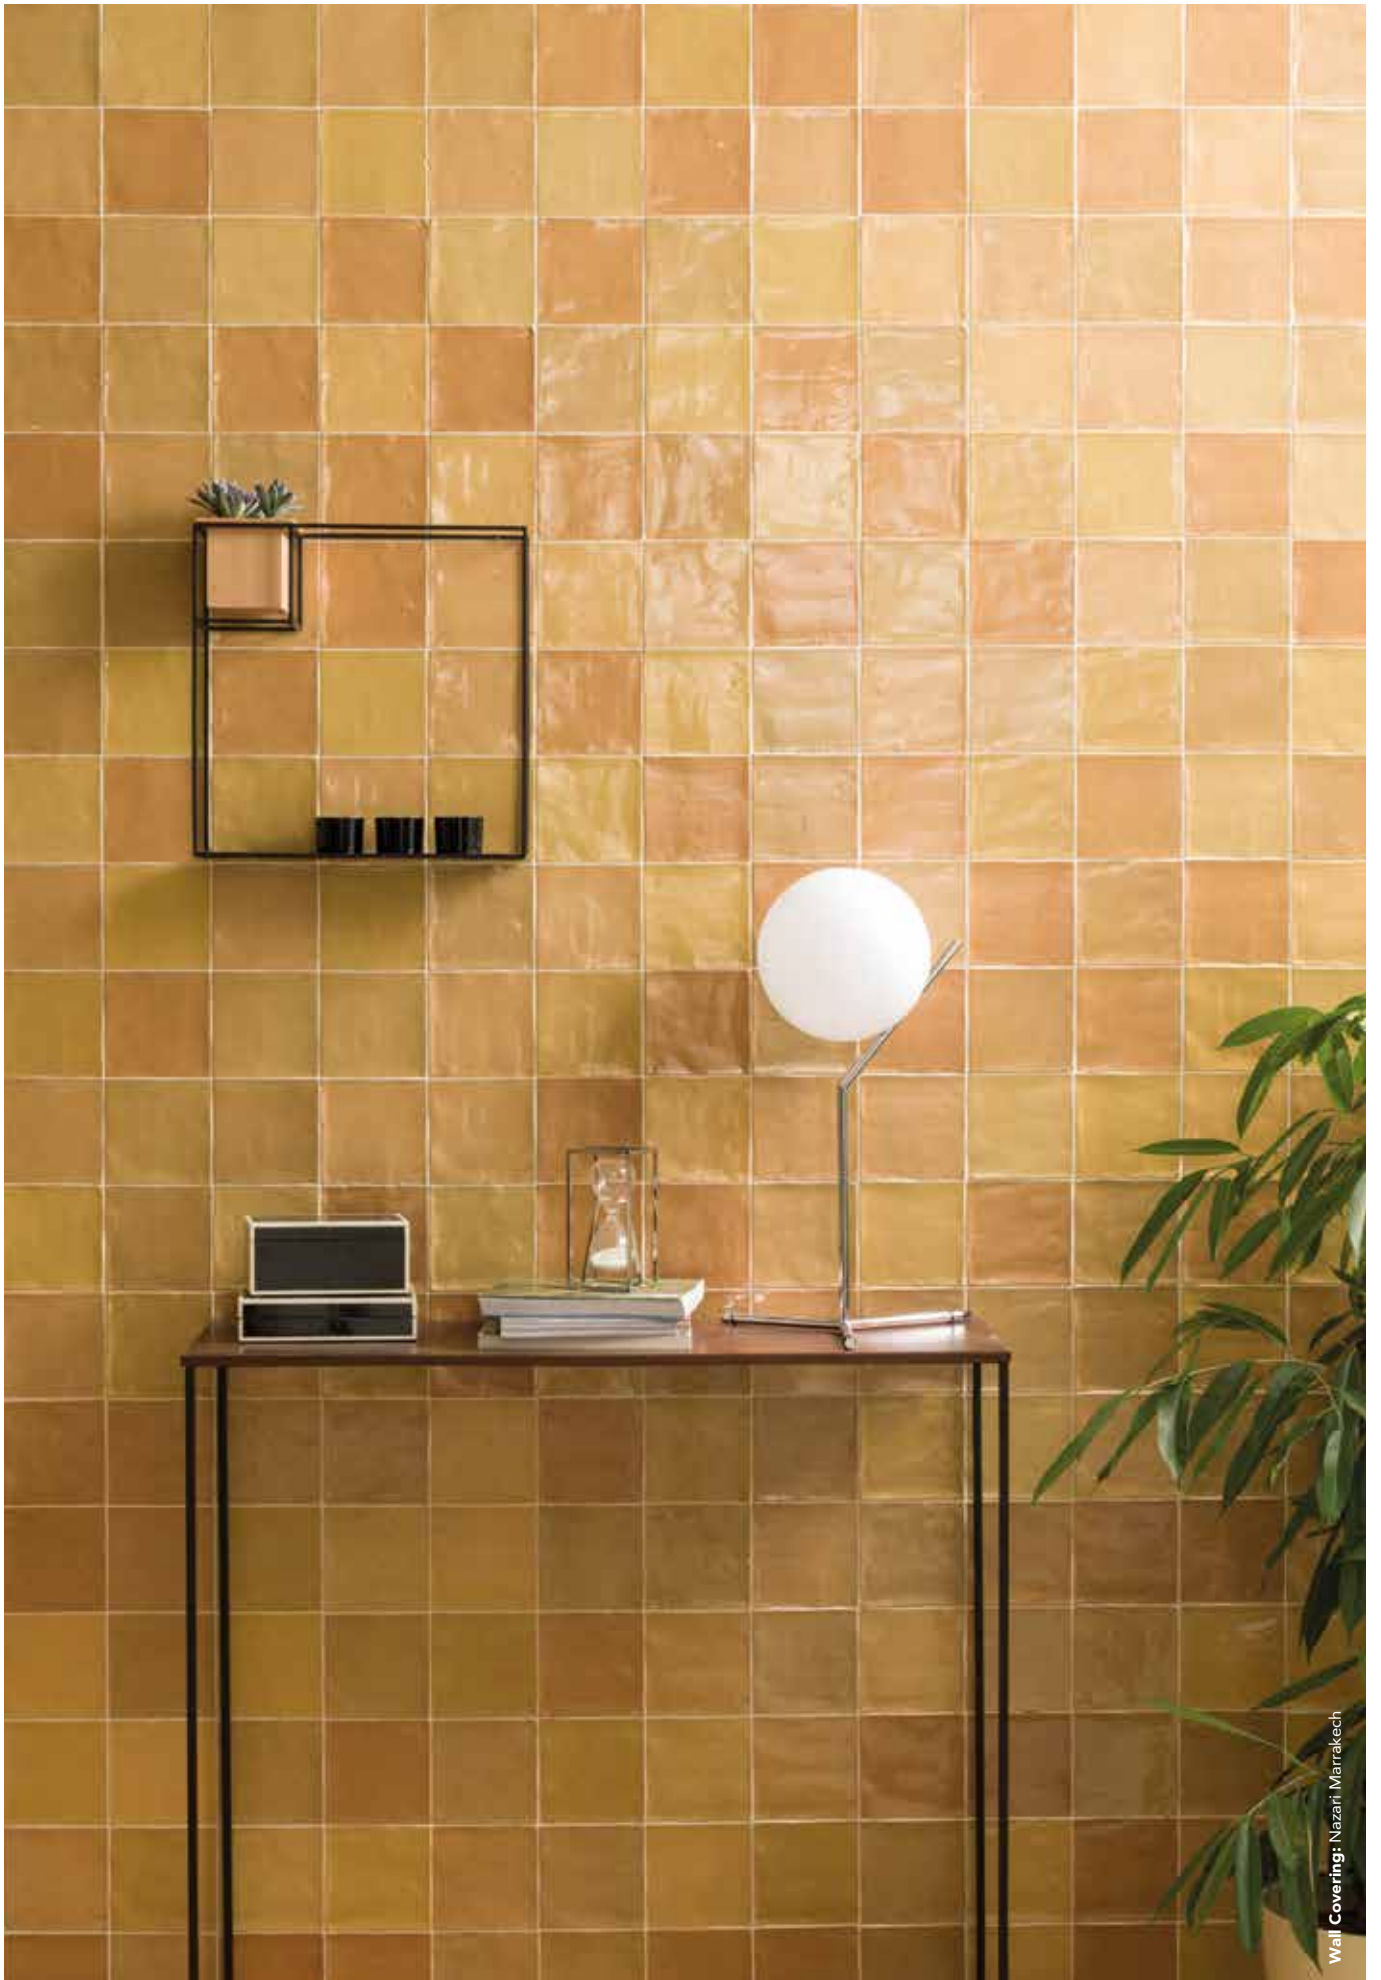

NAZARI

Wall Covering: Nazari, Marrakech

Ceramic Tiles