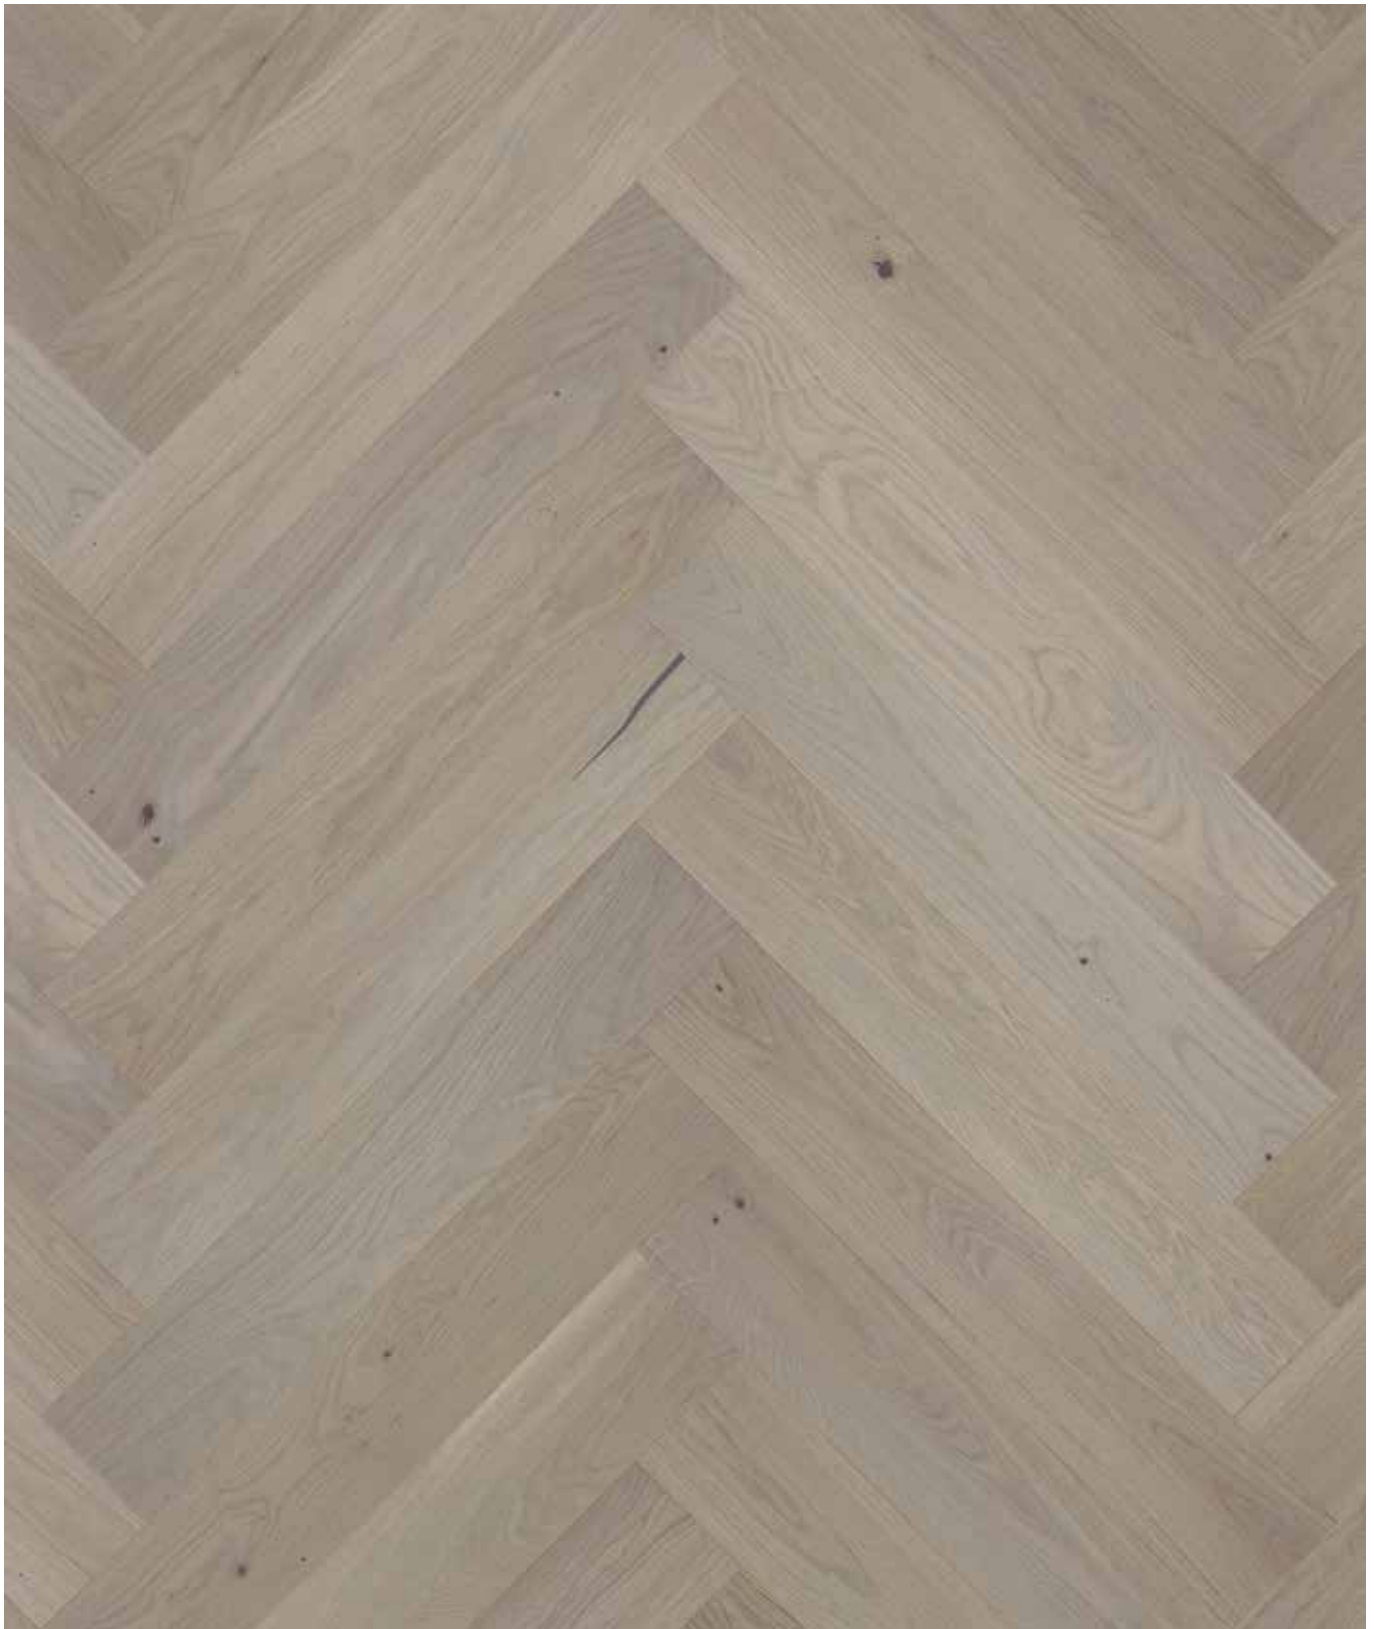

CLASSIC

Natural Wood

CLASSIC 1L HERRINGBONE GREY