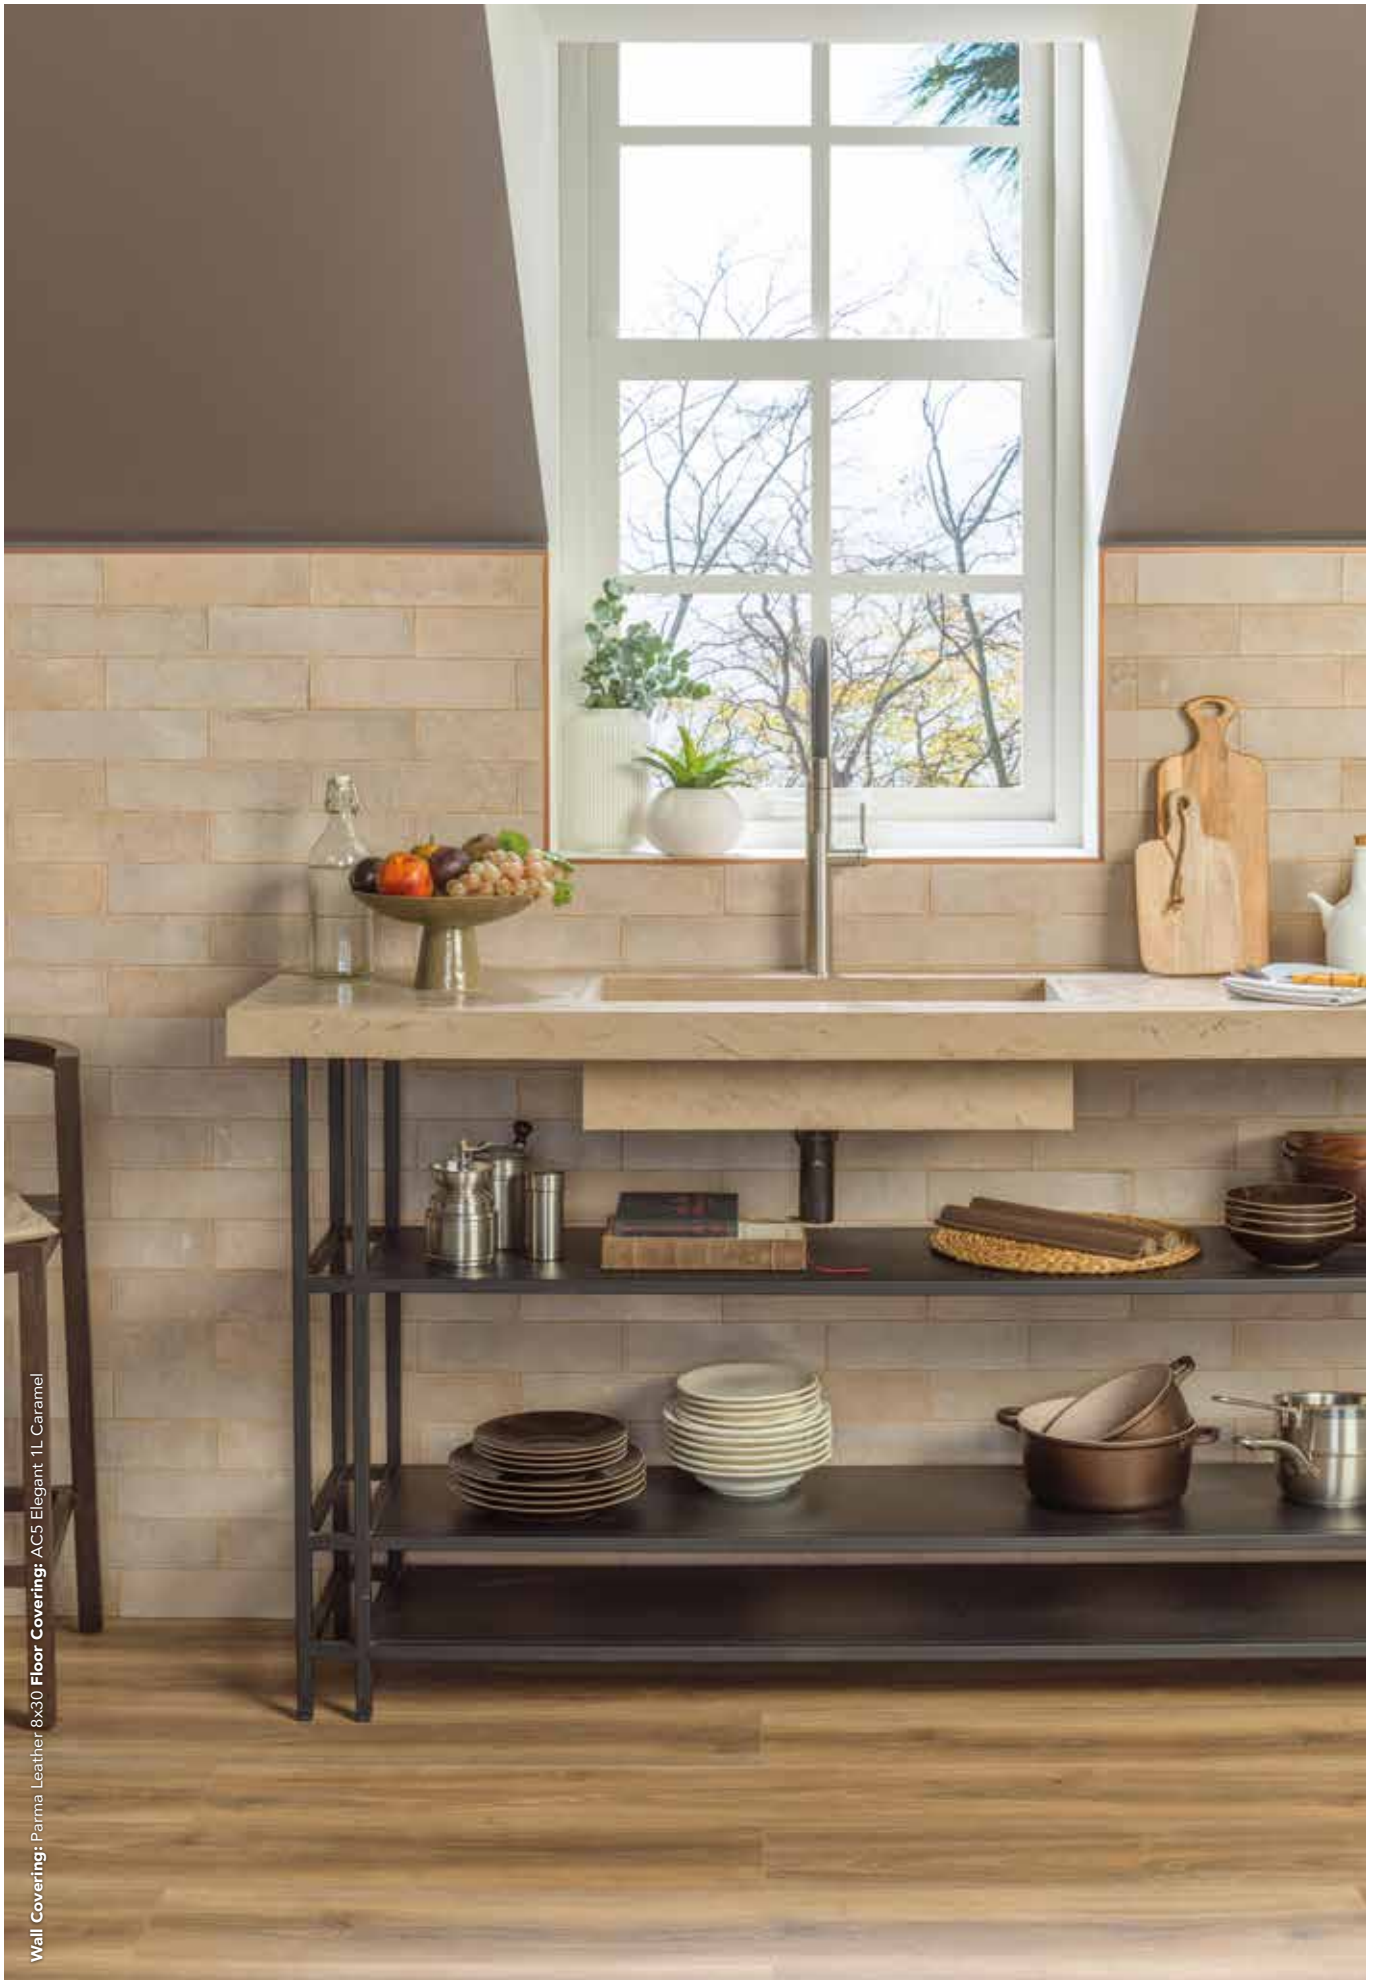

PARMA

Ceramic Tiles

Wall Covering: Parma Leather 8x30 Floor Covering: ACS Elegant 1L Caramel

PARMA

PARMA LEATHER

8cm x 30cm x 0,85cm
 3 5/32" x 11 13/16" x 11/32"
 100321923
 G-227

Recommended Joint:
 COLORSTUK BEIGE N
 Recommended Adhesive:
 TIXOCEM PLUS