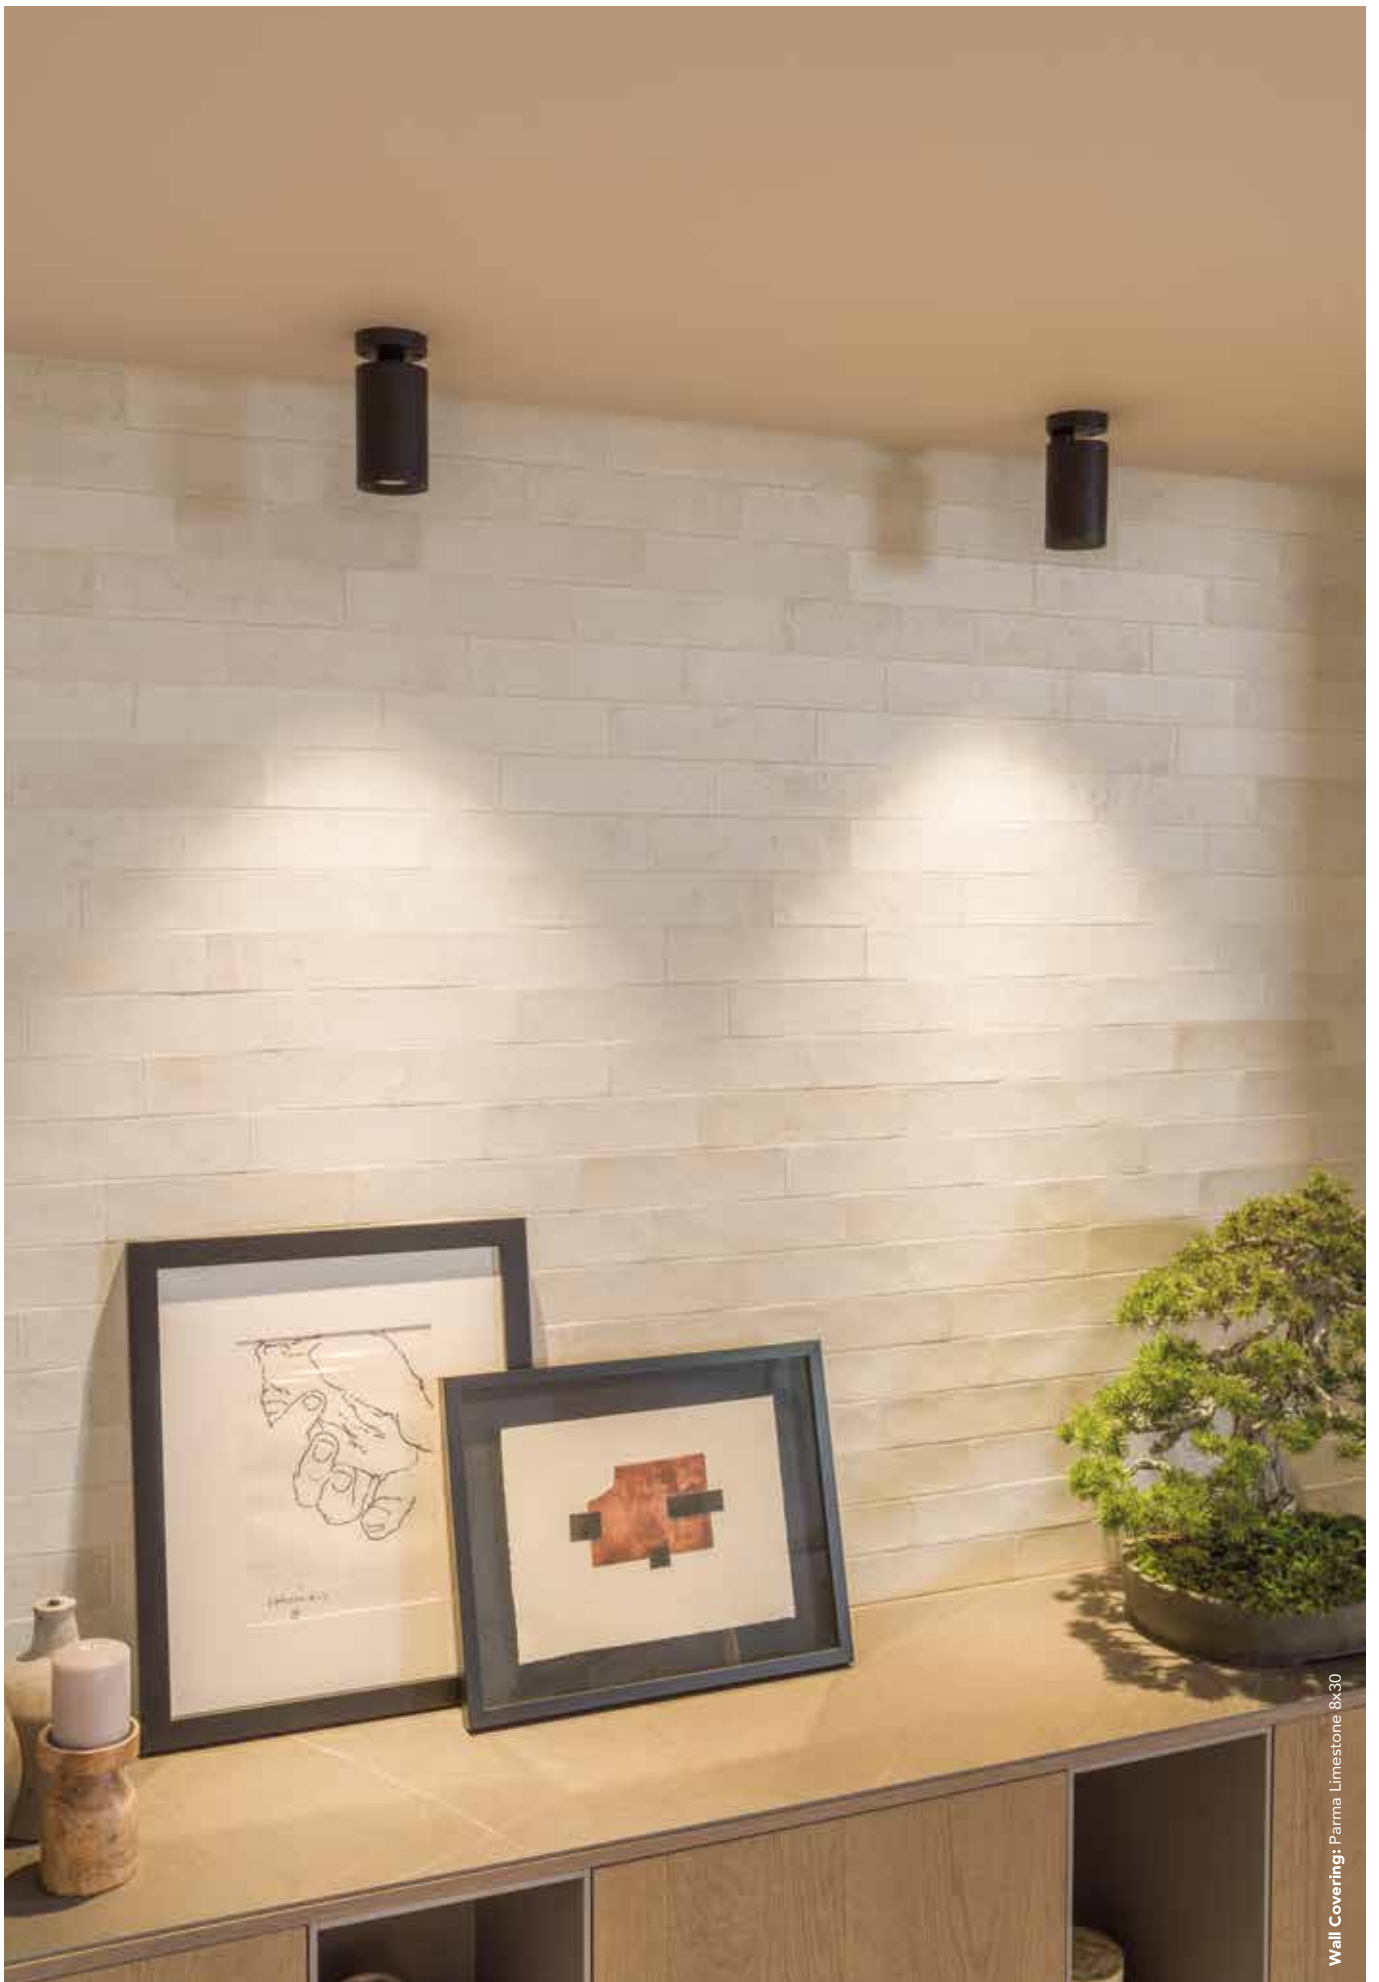

PARMA

Wall Covering: Parma Limestone 8x30