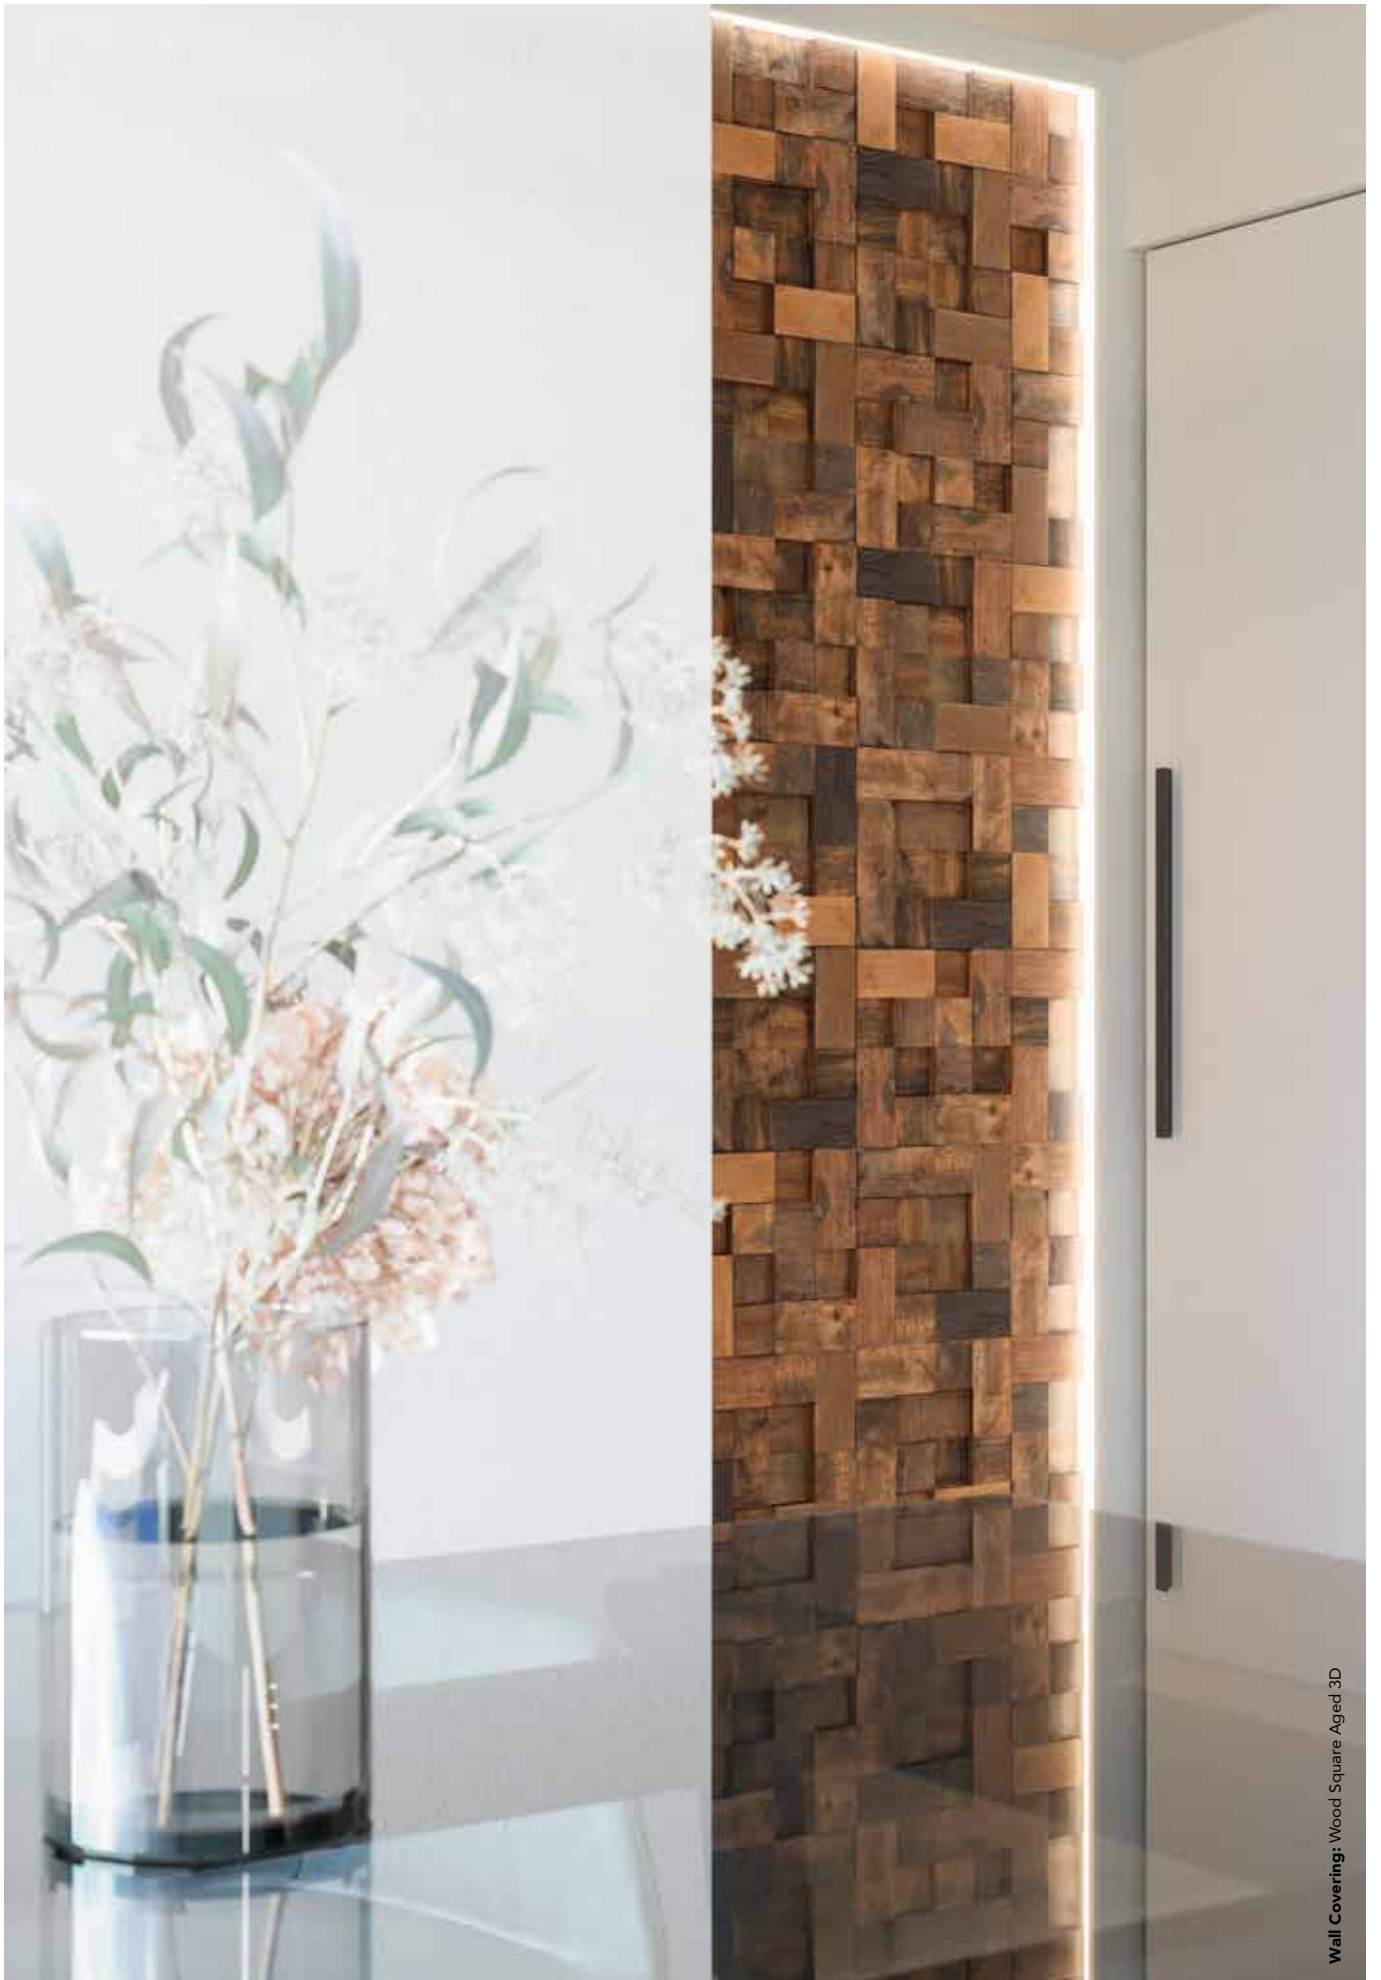

WOOD MOSAICS

Wall Covering: Wood Square Aged 3D