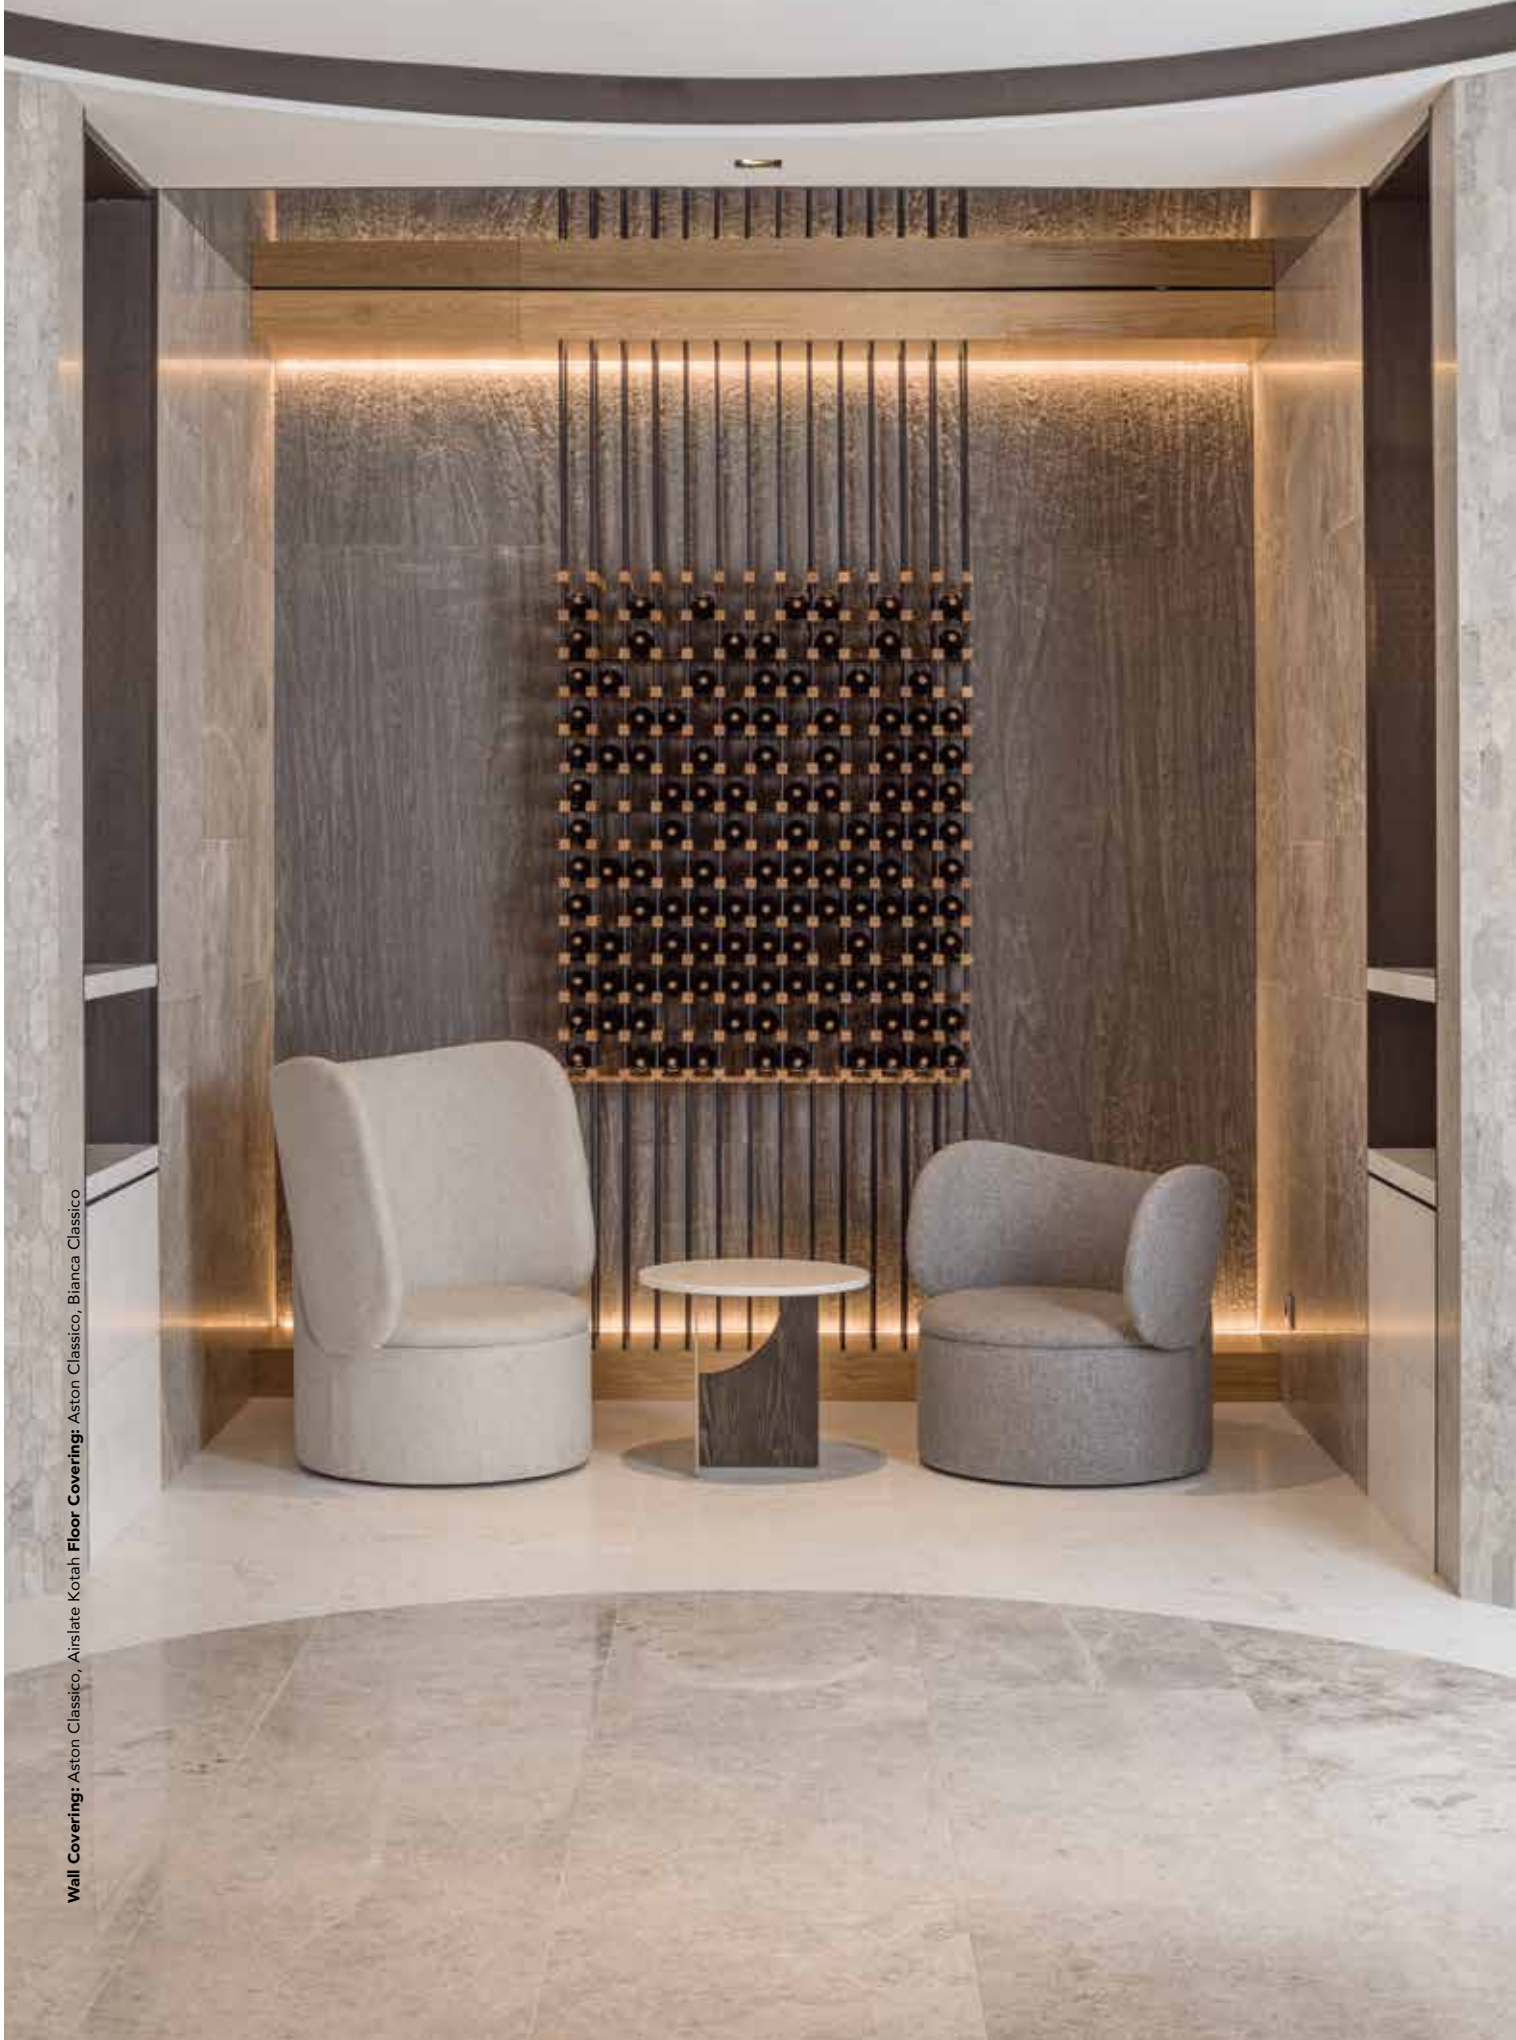

SKINS EMPYREAL WOVEN SAPPHIRE	527	SKINS PATTERN SHEFFIELD PEARL	558	VINTAGE ESPEJO L	121
SKINS EMPYREAL WOVEN SILVER	527	SKINS PATTERN SHEFFIELD TAUPE	558	VINTAGE ESPEJO S	121
SKINS MURALS ABSTRACT BLUE	528	SKINS PATTERN TARIAN AEGEAN	574	VINTAGE L DERECHA	123
SKINS MURALS ABSTRACT GREEN	528	SKINS PATTERN TARIAN BEIGE	574	VINTAGE L DOBLE	125
SKINS MURALS ABSTRACT ROSE	528	SKINS PATTERN TARIAN COAL	574	VINTAGE L IZQUIERDA	123
SKINS MURALS BAMBOO GREEN	529	SKINS PATTERN TARIAN NAVY	574	VINTAGE S DERECHA	122
SKINS MURALS BAMBOO GREY	529	SKINS PATTERN TARIAN TAUPE	574	VINTAGE S IZQUIERDA	122
SKINS MURALS DAWN IVORY	532	SKINS PATTERN WINDSOR AEGEAN	559	W	
SKINS MURALS DAWN LAVENDER	532	SKINS PATTERN WINDSOR BEIGE	559	WALD 1L CUSTOM DUPPEL	388
SKINS MURALS DAWN RAINBOW	532	SKINS PATTERN WINDSOR COAL	559	WALD 1L CUSTOM HARZ	390
SKINS MURALS FIREFLY GOLD	534	SKINS PATTERN WINDSOR TAUPE	559	WALD 1L CUSTOM OSNING	391
SKINS MURALS FIREFLY HONEY	534	SKYLINE LINEAR BROKEN DARK	222	WALD 1L CUSTOM SUPREME DUPPEL	392
SKINS MURALS FIREFLY PLATINUM	534	SKYLINE PYRAMID DARK	222	WALD 1L CUSTOM SUPREME HARZ	393
SKINS MURALS LAGOON BLACK	535	SKYLINE WAVE DARK	222	WALD 1L CUSTOM SUPREME OSNING	394
SKINS MURALS LAGOON BLUE	535	SOUL HOLLOW	134	WATER CARIBBEAN ABSOLUTE	230
SKINS MURALS LAGOON BROWN	535	SQUARE MOTIF	104	WATER CARIBBEAN EXCELLENCE	230
SKINS MURALS LEAVES GREENS	539	SQUARE MOTIF COUNTERTOP	105	WATER CARIBBEAN SUPREME	230
SKINS MURALS NYMPH GREEN	540	SQUARE MOTIF LINES COUNTERTOP	105	WATER ICE ABSOLUTE	230
SKINS MURALS PALM AUTUMN	541	STONE TOP CLASSICO	136	WATER ICE EXCELLENCE	230
SKINS MURALS PALM SPRING	541	STONE TOP CLASSICO SIN GRIFERIA	136	WATER ICE SUPREME	230
SKINS MURALS RIVER SILVER	544	STONE TOP PULIDO	136	WATER MOUNTAIN LAKE ABSOLUTE	232
SKINS MURALS RIVER STEEL	544	STONE TOP PULIDO SIN GRIFERIA	136	WATER MOUNTAIN LAKE EXCELLENCE	232
SKINS MURALS RIVER TAN	544			WATER MOUNTAIN LAKE SUPREME	232
SKINS MURALS STEM GOLD	545	T		WATER NORDIC ABSOLUTE	232
SKINS MURALS STEM PLATINUM	545	TORTONA 1L PALAZZO	376	WATER NORDIC EXCELLENCE	232
SKINS MURALS SUNRISE AMBAR	548	TORTONA 1L PIAZZA	378	WATER NORDIC SUPREME	232
SKINS MURALS SUNRISE EMERALD	548	TORTONA 1L STRADA	378	WATER OCEAN ABSOLUTE	235
SKINS MURALS SUNRISE QUARTZ	548	TORTONA 1L VIALE	380	WATER OCEAN EXCELLENCE	235
SKINS MURALS SUNRISE SAPPHIRE	548	TORTONA 1L WALNUT	381	WATER OCEAN SUPREME	235
SKINS MURALS TWISTER METAL	551	TOUCH BOTTLE	292	WATER RAIN FOREST ABSOLUTE	235
SKINS MURALS TWISTER ROSE	551	TOUCH LINEN	292	WATER RAIN FOREST EXCELLENCE	235
SKINS MURALS TWISTER VINES BLACK	552	TOUCH NAVY	292	WATER RAIN FOREST SUPREME	235
SKINS MURALS TWISTER VINES GREEN	552	TOUCH PEARL	292	WATER RIVER ABSOLUTE	236
SKINS PATTERN ARTENISA COAL	567	TOWER MIRROR 60x90	085	WATER RIVER EXCELLENCE	236
SKINS PATTERN ARTENISA PEARL	567	TOWER MIRROR 60x180	085	WATER RIVER SUPREME	236
SKINS PATTERN ARTENISA TAUPE	567	TREASURES BRONZE EMPERADOR 1,2x2	199	WATER SEA ABSOLUTE	236
SKINS PATTERN AUGUSTA AGATA	560	TREASURES BRONZE EMPERADOR 1,5x1,5	199	WATER SEA EXCELLENCE	236
SKINS PATTERN AUGUSTA EMERALD	560	TREASURES BRONZE EMPERADOR MOON	199	WATER SEA SUPREME	236
SKINS PATTERN BUCKINGHAM AEGEAN	555	TREASURES BRONZE EMPERADOR STRIP	199	WATER TWILIGHT ABSOLUTE	237
SKINS PATTERN BUCKINGHAM BEIGE	555	TREASURES MIST SHANNAN 1,2x2	200	WATER TWILIGHT EXCELLENCE	237
SKINS PATTERN BUCKINGHAM COAL	555	TREASURES MIST SHANNAN 1,5x1,5	200	WATER TWILIGHT SUPREME	237
SKINS PATTERN BUCKINGHAM NAVY	555	TREASURES MIST SHANNAN MOON	200	WATER WINTER ABSOLUTE	237
SKINS PATTERN BUCKINGHAM TAUPE	555	TREASURES MIST SHANNAN STRIP	200	WATER WINTER EXCELLENCE	237
SKINS PATTERN CALATEA BEIGE	563	TREND	133	WATER WINTER SUPREME	237
SKINS PATTERN CALATEA COAL	563	TREVILLE 1L CHOCOLATE	382	WEB ANTHRACITE	191
SKINS PATTERN CALATEA ROSE	563	TREVILLE 1L CLOUD	383	WEB COPPER	191
SKINS PATTERN CALATEA WINTER	563	TREVILLE 1L LEATHER	384	WEFT BEIGE	224
SKINS PATTERN CLARENCE AEGEAN	556	TREVILLE 1L MIST	385	WEFT GREY	224
SKINS PATTERN CLARENCE BEIGE	556	TREVILLE 1L SUEDE	387	WOOD CUBES	238
SKINS PATTERN CLARENCE TAUPE	556	TRIBAL PEARL BLACK	201	WOOD FEEL	238
SKINS PATTERN DREAMLAND COAL	568	TRIBAL PEARL BROWN	201	WOOD MODUL	238
SKINS PATTERN DREAMLAND FOREST	568	TRIBAL PEARL WHITE	201	WOOD SQUARE AGED	238
SKINS PATTERN DREAMLAND ROSE	568			WOOD SQUARE AGED 3D	238
SKINS PATTERN DREAMLAND TAUPE	568	U		WOOD TOP 80	137
SKINS PATTERN FICUS COAL	564	UNIVERSE AURORA	223	WOOD TOP 110	137
SKINS PATTERN FICUS FOREST	564	UNIVERSE DUSK	223	WOOD TOP 160	137
SKINS PATTERN FICUS PEARL	564	URBAN LINE IRON	169	WORLD AMSTERDAM BRICK BEIGE	225
SKINS PATTERN FICUS TAUPE	564	URBAN LINE LEAD	169	WORLD AMSTERDAM BRICK GREY	225
SKINS PATTERN FICUS TURQUOISE	564	URBAN LINE NICKEL	169	WORLD AMSTERDAM CHEVRON BEIGE	226
SKINS PATTERN MONDRIAN BEIGE	571	URBAN LINE SILVER	169	WORLD AMSTERDAM CHEVRON GREY	226
SKINS PATTERN MONDRIAN ROSE	571	V		WORLD AMSTERDAM CHEVRON WHITE	226
SKINS PATTERN MONDRIAN TAUPE	571	VICTORIAN BLANCO MARMARA	228	WORLD HEXAGON TEXTURE BLACK	227

Wall Covering: Aston Classico, Airslate Kotah **Floor Covering:** Aston Classico, Bianca Classico