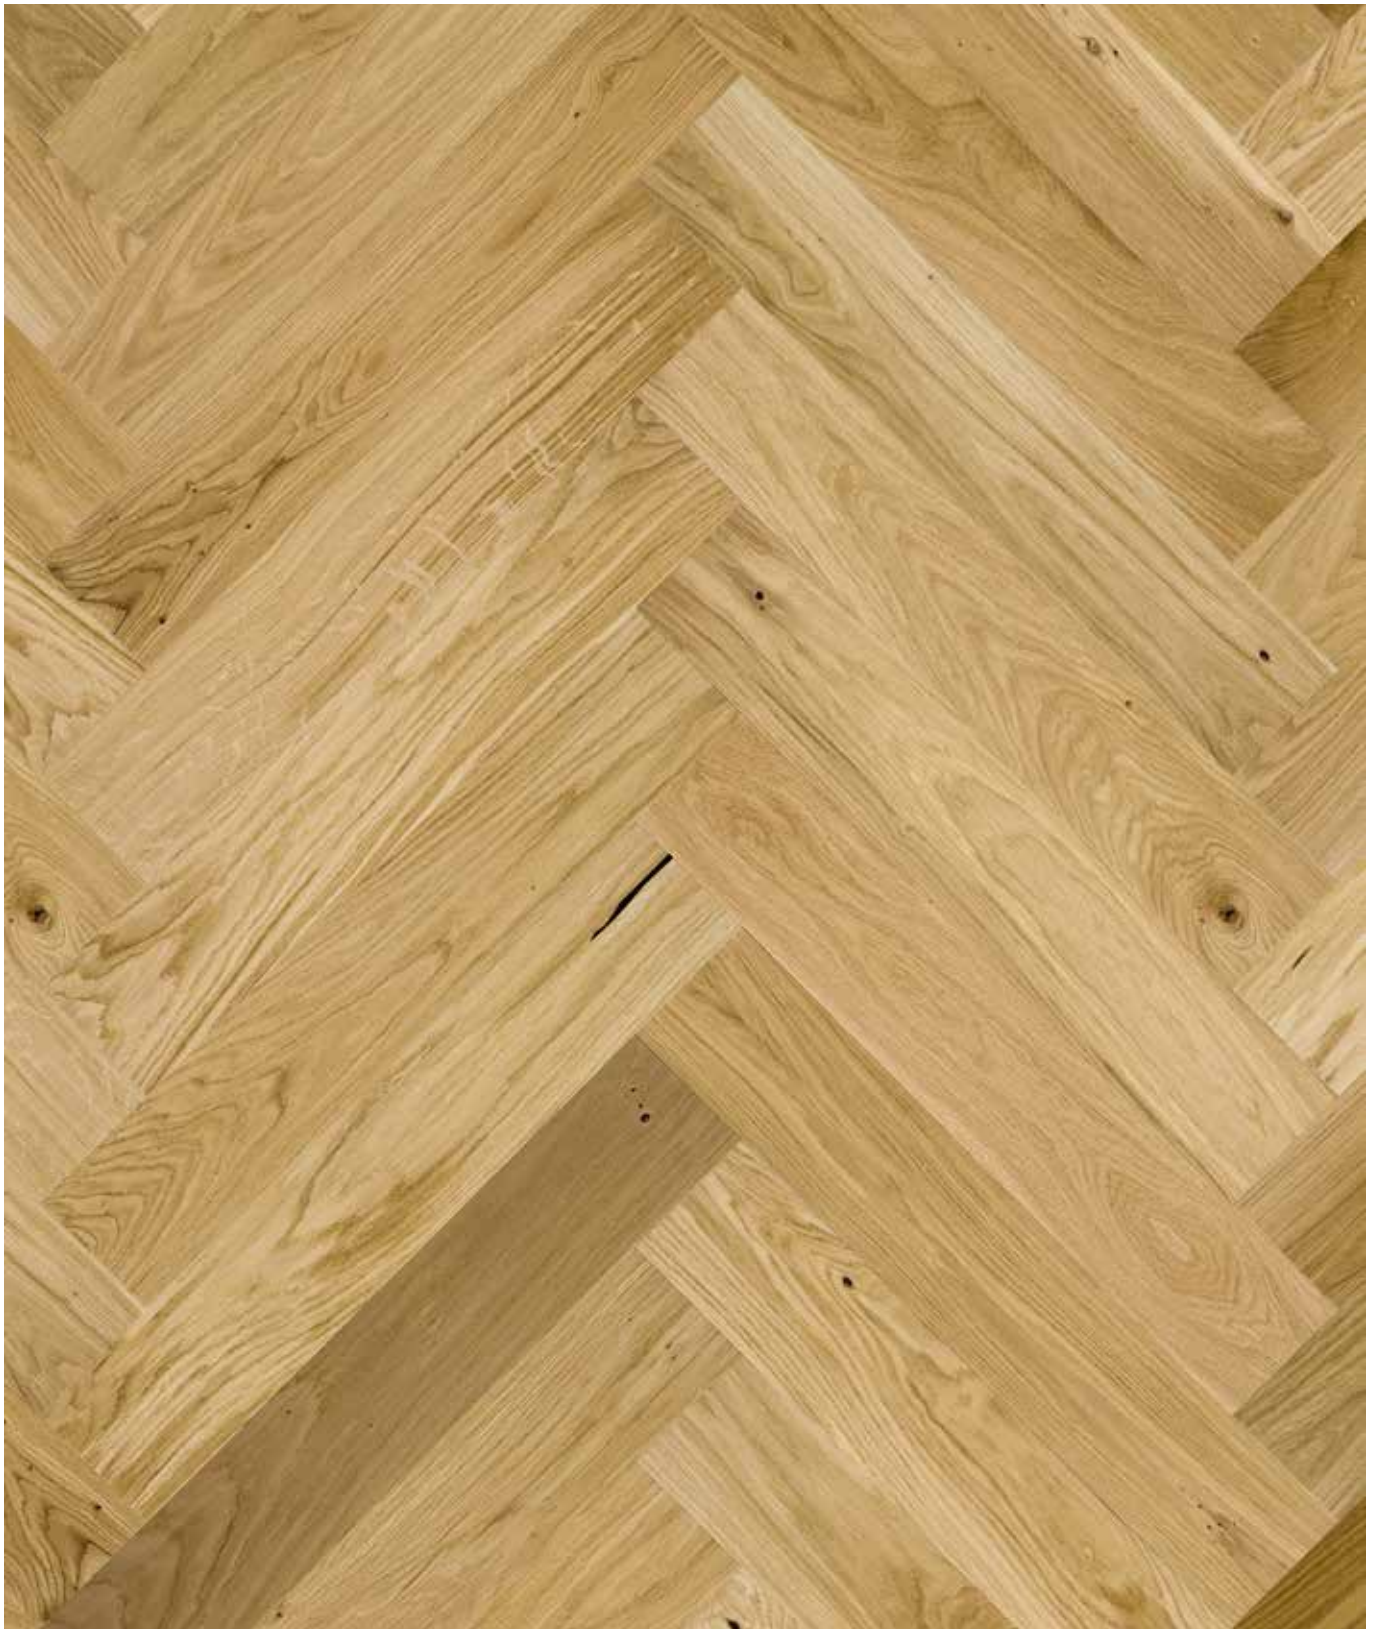

CLASSIC

Natural Wood

CLASSIC 1L HERRINGBONE NATURAL