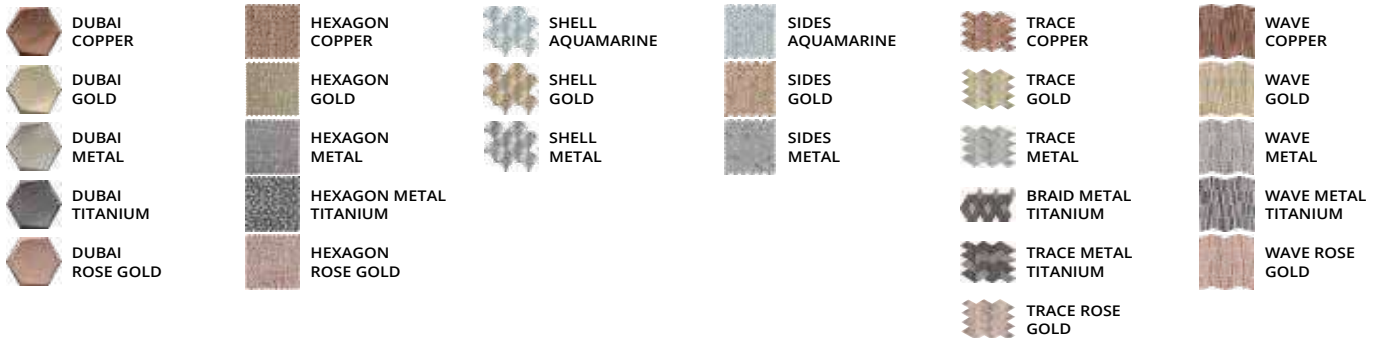

GRAVITY ALUMINIUM

p. 174 - 187