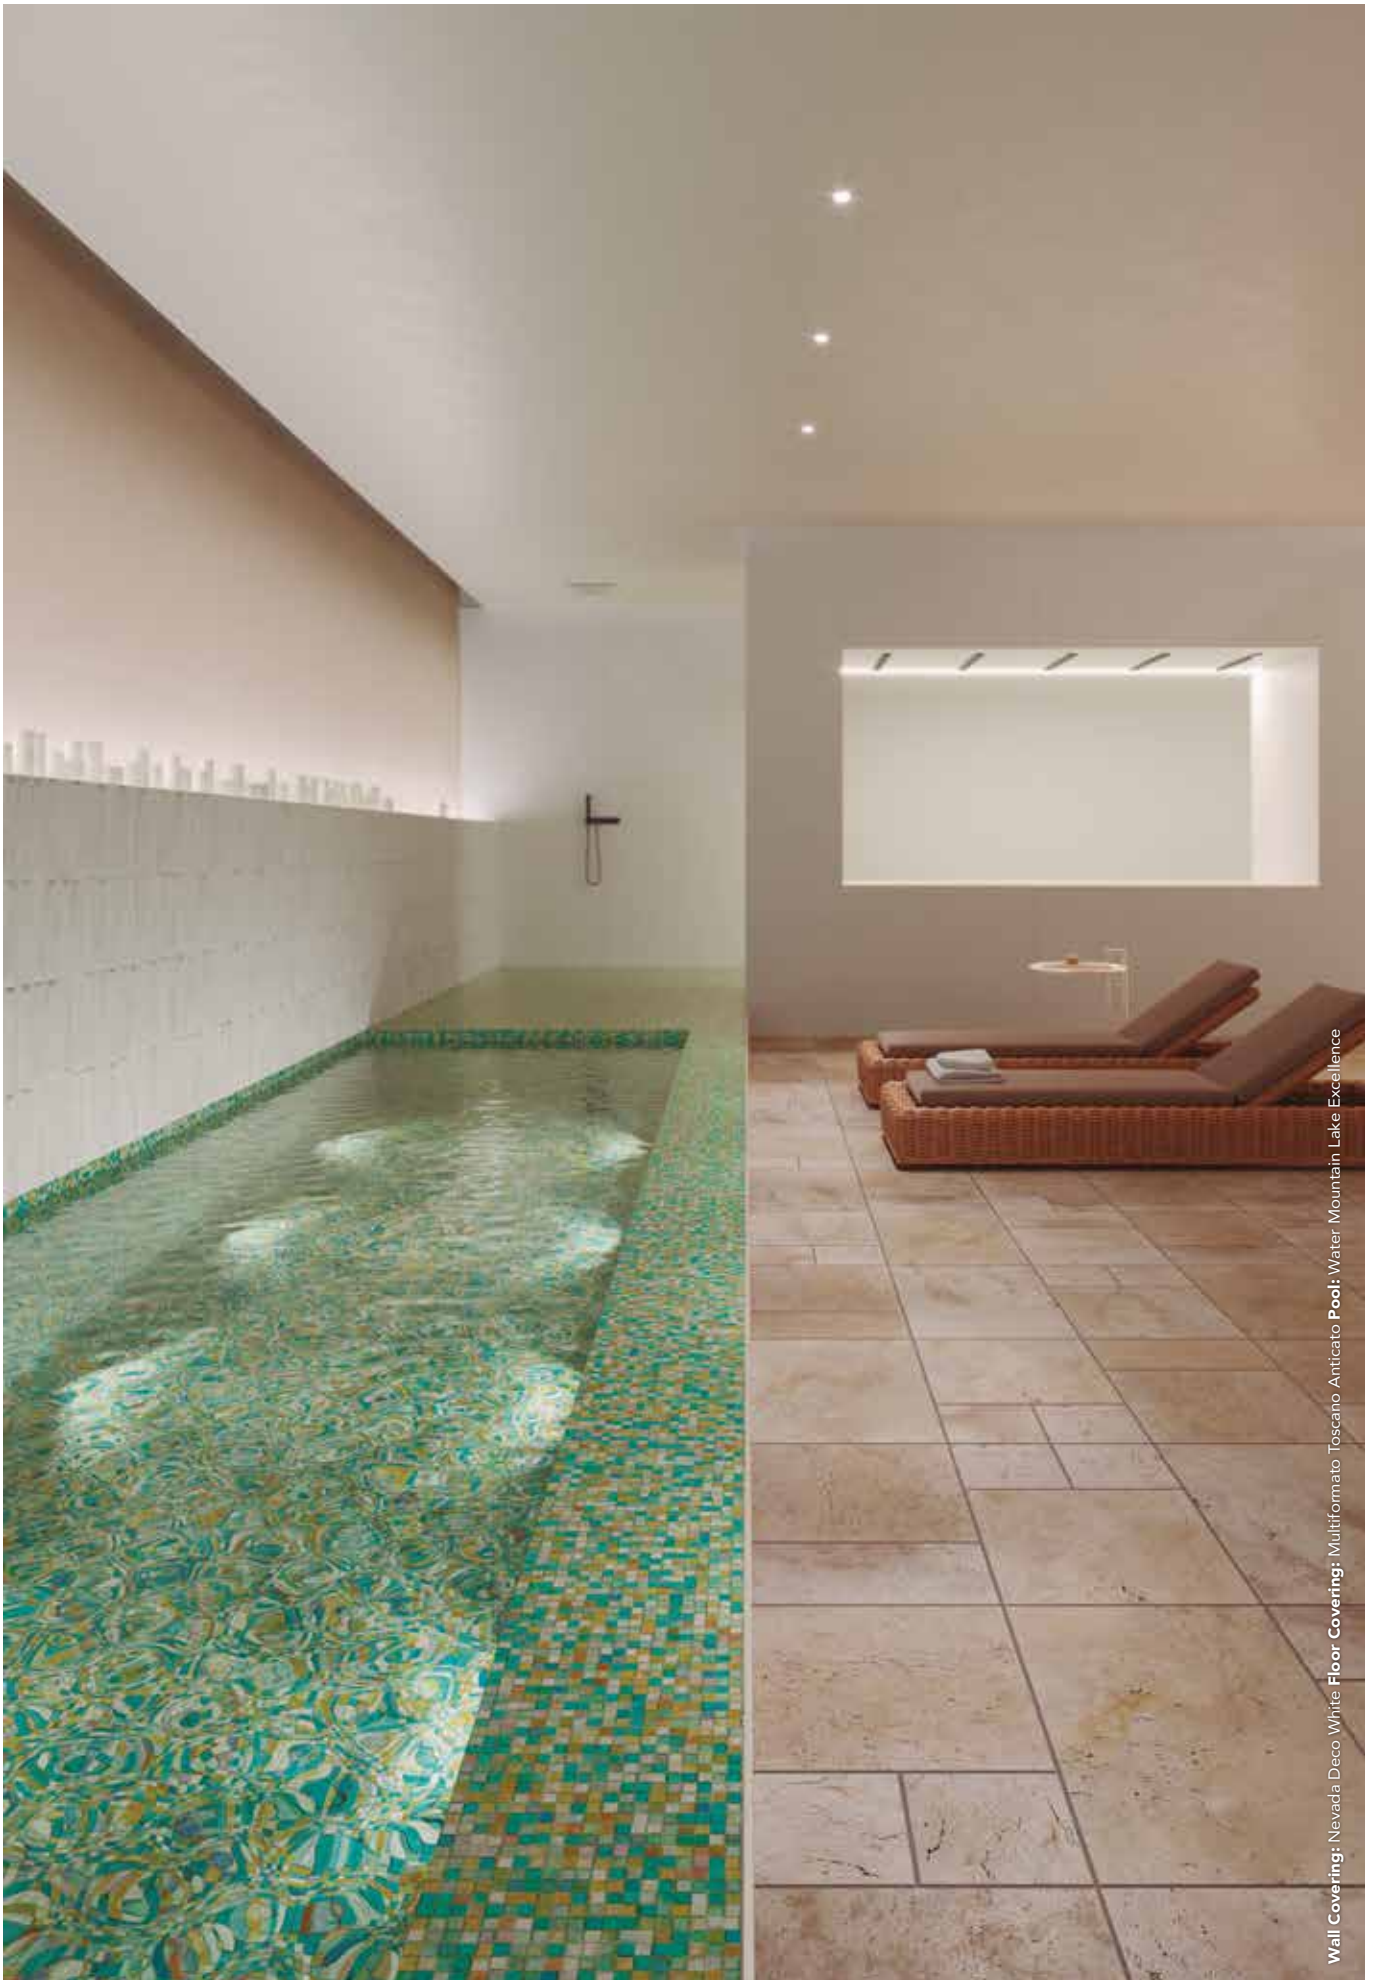

WATER MOSAICS

Wall Covering: Nevada Deco White Floor Covering: Multiformato Toscano Anticato Pool: Water Mountain Lake Excellence