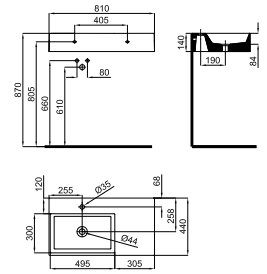

FOLLOWING ITEMS ARE INCLUDED · ÉLÉMENTS INCLUS DANS LE PACK

100200808 ● white
blanc

ESSENCE C. 80 cm. wall hung basin with left offset bowl, taphole, overflow and 100041225 fixing kit.
Lavabo 80 cm suspendu à bac décalé vers la gauche, trou pour la robinetterie, trop-plein et fixations 100041225.