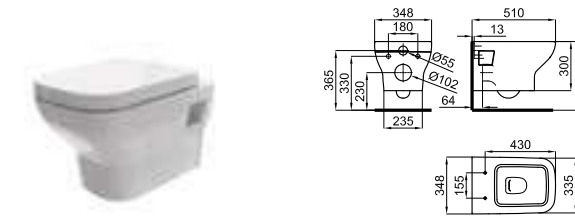

FOLLOWING ITEMS ARE INCLUDED · ÉLÉMENTS INCLUS DANS LE PACK

100208327
white
blanc

URBAN C. Wall hung pan
Cuvette suspendue

100319253
white
blanc

URBAN C. Soft-close seat and cover
Abattant cuvette descente retenue