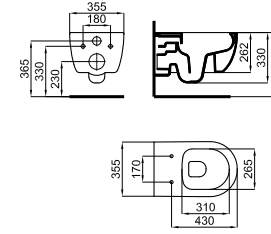

FOLLOWING ITEMS ARE INCLUDED · ÉLÉMENTS INCLUS DANS LE PACK

100282269 ● matt black
noir mat

ACRO COMPACT. Set "Rimless" Wall hung pan 54cm and soft-close seat&cover
Set cuvette suspendue "rimless" 54cm avec abattant soft-close.