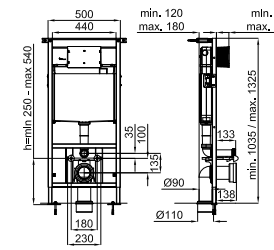

100311305

○ matt white
blanc mate

LOUNGE. "Rimless" Wall hung pan. Includes the fixings kit 100258251
Cuvette suspendue "rimless". Inclus fixations 100258251

100313077

○ matt white
blanc mate

LOUNGE. Soft-close seat and cover
Abattant cuvette descente retenue