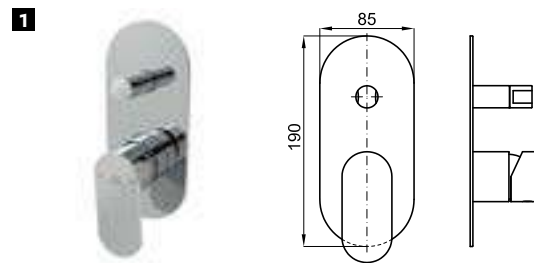

1 HOTELS. Single lever concealed bath shower mixer trim kit
Partie externe mitigeur encastré bain douche

2 PROJECT LINE. PROJECT LINE - Concealed bath shower valve with Ø35 mm ceramic cartridge, automatic diverter and 1/2" connectors. Flow rate at 3 bar: 20 l/min bath, 18 l/min shower.
PROJECT LINE - Corps interne mitigeur encastré bain douche, avec cartouche céramique de Ø35 mm. Inverseur automatique et connexion de 1/2", débit à 3 bars de pression baignoire 20 l/min et douche 18 l/min.