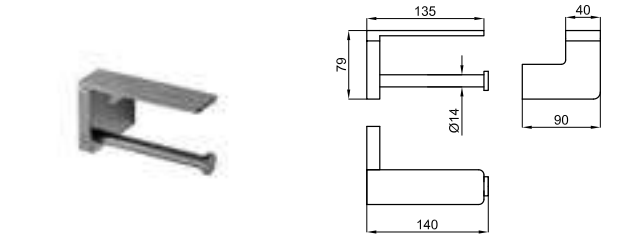

100289272 brushed titanium
titane brossé

URBAN C. Roll holder with cover
Porte-papier avec couvercle