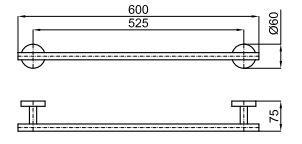

100102358 ● chrome
chromé

HOTELS. 60 cm towel rail
Porte-serviettes fixe 1 barre 60 cm.