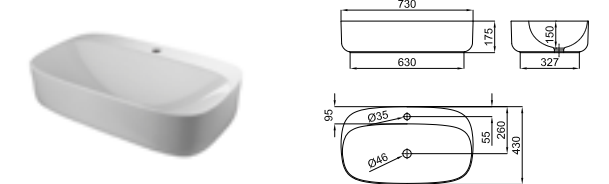

100200797 ○ white
blanc

ARCHITECT. 70 cm. countertop basin without overflow. It's necessary to use a un-slotted clicker or freeflow grid basin waste.

Lavabo 70 cm. à poser sans trop plein. Un vidage à écoulement permanent devra être utilisé.