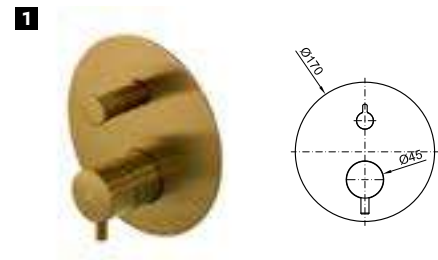

1 RONDO. Single lever concealed bath shower mixer trim kit
Partie externe mitigeur encastré bain douche

2 PROJECT LINE. PROJECT LINE - Concealed bath shower valve with Ø35 mm ceramic cartridge, automatic diverter and 1/2" connectors. Flow rate at 3 bar: 20 l/min bath, 18 l/min shower.
PROJECT LINE - Corps interne mitigeur encastré bain douche, avec cartouche céramique de Ø35 mm. Inverseur automatique et connexion de 1/2", débit à 3 bars de pression baignoire 20 l/min et douche 18 l/min,