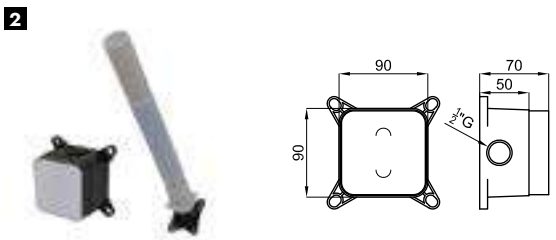

1

ROUND. Floor mounted single lever bath shower mixer. Ø35 mm ceramic cartridge. Includes hand shower and 150cm shower hose. Automatic diverter. "Plus" aerator. Flow rate for shower: 12,25 l/min. at 3 bar and flow rate bath: 14,64 l/min. at 3 bar. It has to be purchased together with floormounted Smart box 100149141

Mitigeur bain/douche installation au sol complet avec flexible et douchette. Cartouche céramique Ø35 mm. Mousseur "plus". À 3 bars de pression pour douche 12,25 l/min. et pour bain 14,64 l/min. Corps interne Smartbox robinetterie installation au sol nécessaire 100149141

2