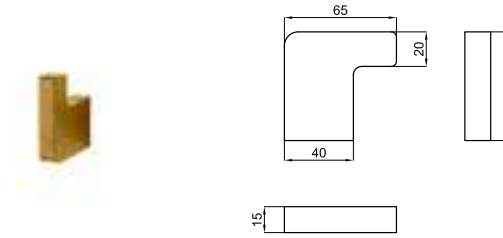

FOLLOWING ITEMS ARE INCLUDED · ÉLÉMENTS INCLUS DANS LE PACK

100299338 brushed gold or brossé

URBAN C. Robe hook
Crochet