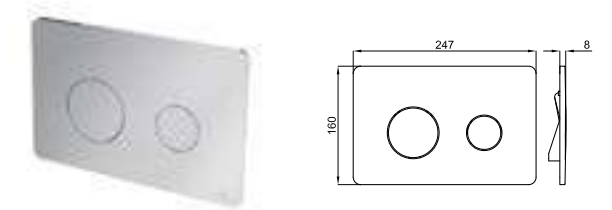

100159557

SMART LINE. Concealed cistern with frame for wall hung pan. Installation in light wall. Includes the fixings kit and connection pipes for the WC. ECO Dual flush (4,5/3lts)
Support + réservoir à encastrer pour cuvette suspendue (pour mur en plâtre) incluent le kit de fixations. Double chasse ECO (4,5/3lts)