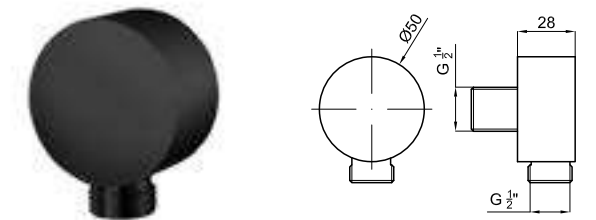

100213267 ● matt black
noir mat

LIBERTY. LIBERTY - Shower outlet elbow
LIBERTY - Prise d'eau murale

KIT HOTELS SINGLE LEVER

KIT 100333656

FOLLOWING ITEMS ARE INCLUDED · ÉLÉMENTS INCLUS DANS LE PACK

100251806 polished stainless steel mirror