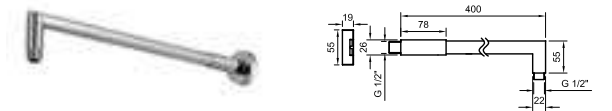

100039088 chrome chromé

ACCESSORIES. Rondo 40 cm shower head arm, wall connection
Bras pomme de douche Rondo 40 cm. à mur