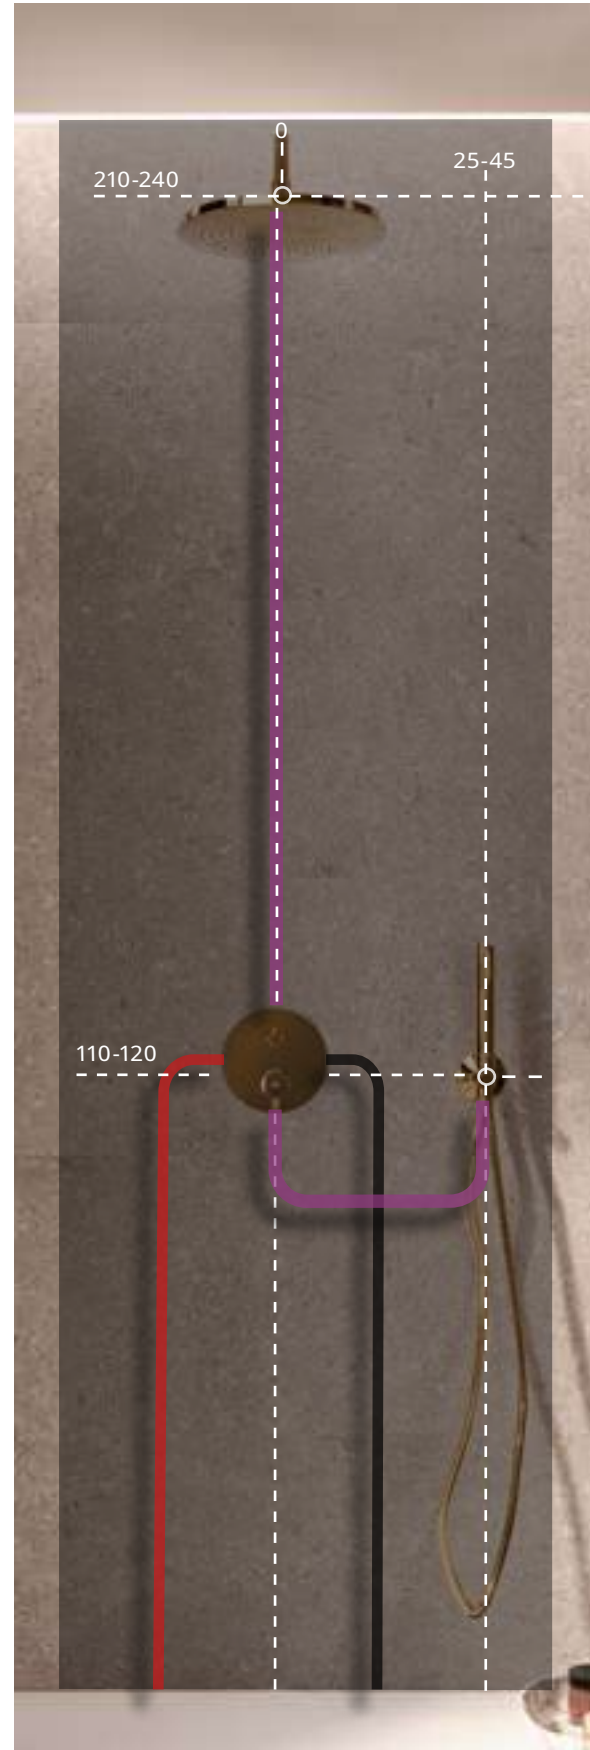

100137875 gold or

ACCESSORIES. 175 cm. Flexi shower hose twist free
 175 cm. - Flexible double agrafage anti-torsion

PACK RONDO GOLD SINGLE LEVER

PACK 100337026

FOLLOWING ITEMS ARE INCLUDED · ÉLÉMENTS INCLUS DANS LE PACK