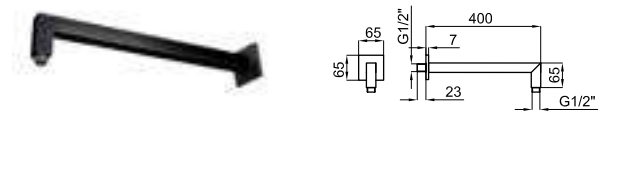

100327497 ● matt black
noir mat

ACCESSORIES. Square 40 cm shower head arm, wall connection
Bras pomme de douche Square 40 cm. à mur