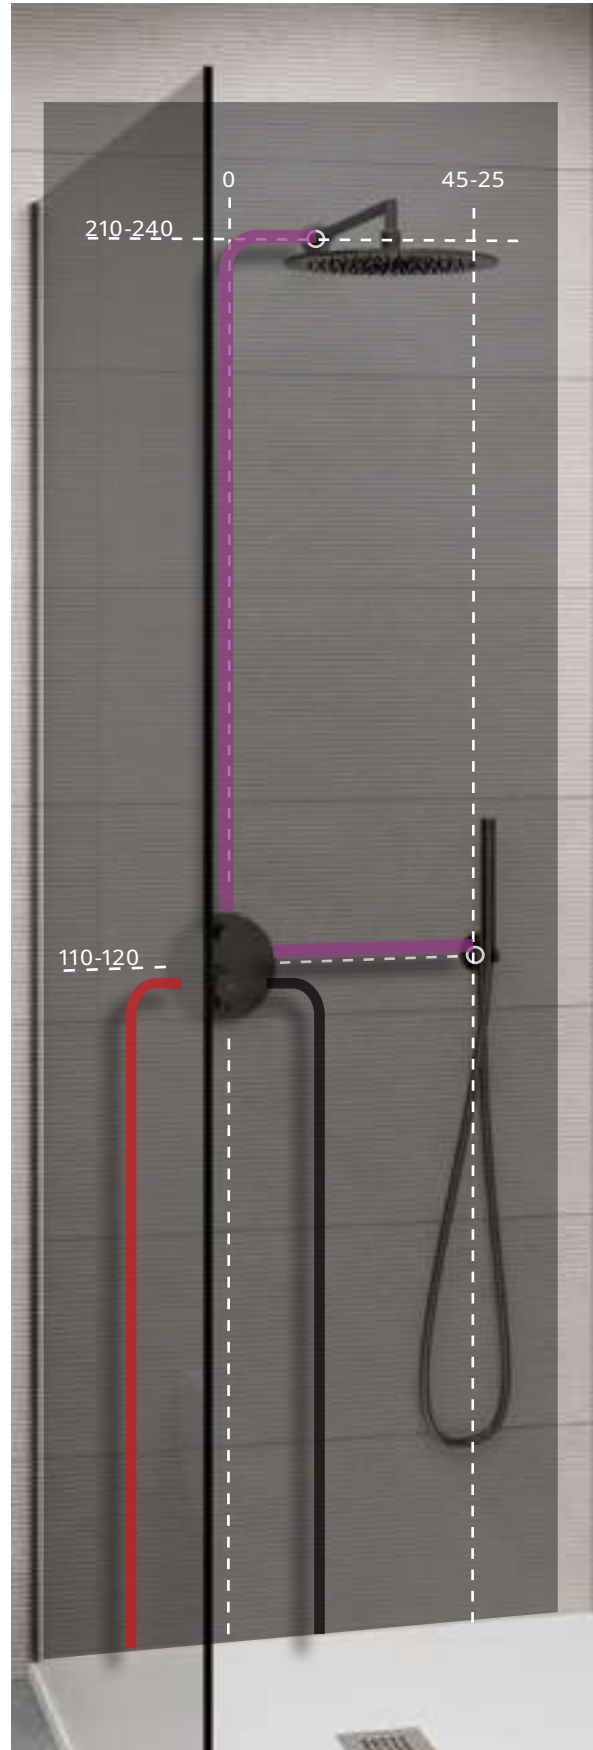

ACCESSORIES. 150 cm. Flexi shower hose PVC coated
150 cm. - Flexible agrafage avec PVC

PACK ROUND BRUSHED TITANIUM SINGLE LEVER

PACK 100301168

FOLLOWING ITEMS ARE INCLUDED · ÉLÉMENTS INCLUS DANS LE PACK

100281820 brushed titanium / titane brossé