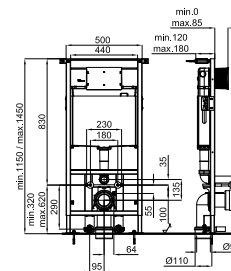

100181061

SMART LINE. Concealed cistern with frame for wall hung pan with seat electronic pre-installation. Light wall installation. Including fixing kits and connections points with the electronic seat.

Bati support pour cuvette suspendue avec pre installation de l'abattant électronique. Installation sur mur léger. Inclus kit de fixation et connexions avec l'abattant/WC