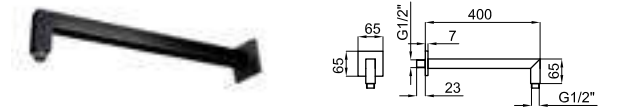

100327497 ● matt black
noir mat

ACCESSORIES. Square 40 cm shower head arm, wall connection
Bras pomme de douche Square 40 cm, à mur