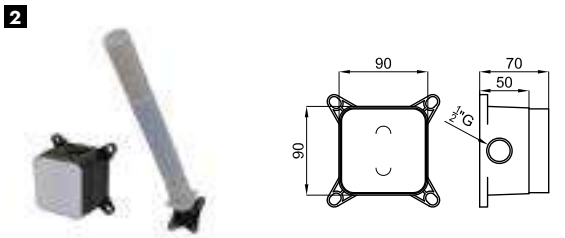

1

NK CONCEPT. Floor mounted single lever bath shower mixer. Ø35 mm ceramic cartridge. Includes hand shower and 150cm shower hose. Automatic diverter. "Plus" aerator. Flow rate for shower: 8,3 l/min. at 3 bar and flow rate bath: 14,64 l/min. at 3 bar. It has to be purchased together with floormounted Smart box 100149141

Mitigeur bain/douche installation au sol complet avec flexible et douchette. Cartouche céramique Ø35 mm. Mousseur "plus". À 3 bars de pression pour douche 8,3 l/min. et pour bain 14,64 l/min. Corps interne Smartbox robinetterie installation au sol nécessaire. 100149141

2