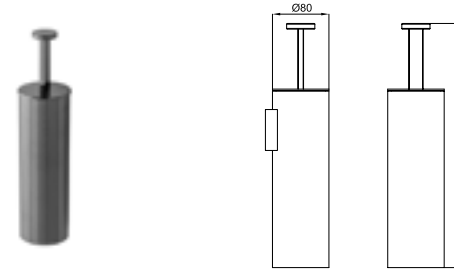

100289261 brushed titanium
titane brossé

URBAN C. Free standing/Wall mounted brush holder
Porte balai mural et/ou à poser