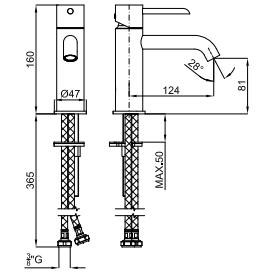

100208352 ● chrome
chromé

ROUND. Single lever basin mixer 3/8". Ø35 mm ceramic cartridge. Length of hoses 365 mm. Without pop-up waste set. "Plus" aerator. Cold-water opening. Flow rate 5 l/min. at 3 bar.

Mitigeur lavabo avec cartouche Ø35 mm. Flexibles raccordement 3/8" longueur 365 mm., sans garniture de vidage. Avec mousseur "plus". Ouverture à froid. À 3 bars de pression 5 l/min.