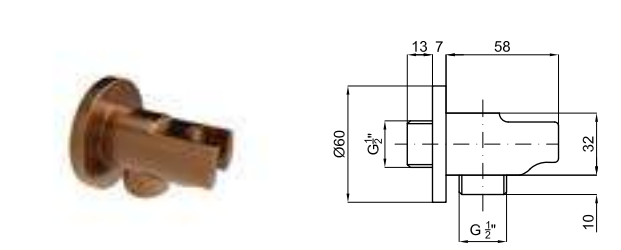

100280783 brushed copper / cuivre brossé

ACCESSORIES. MINIMAL - Wall bracket with outlet elbow
MINIMAL - Support mural fixe avec prise de eau

100280735 brushed copper / cuivre brossé

ACCESSORIES. 150 cm. Flexi shower hose PVC coated
150 cm. - Flexible agrafage avec PVC