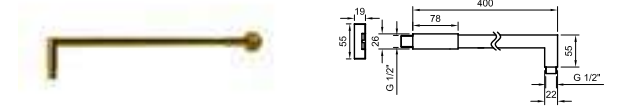

100327505 brushed gold or brosse

ACCESSORIES. Rondo 40 cm shower head arm, wall connection
Bras pomme de douche Rondo 40 cm. à mur