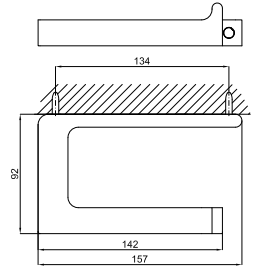

FOLLOWING ITEMS ARE INCLUDED · ÉLÉMENTS INCLUS DANS LE PACK

100238446 gold or

LOUNGE. Robe hook
Crochet

100238447 gold or

LOUNGE. Roll holder without cover
Porte-papier sans couvercle