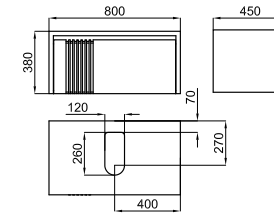

PACK ARQUITECT 80 CM BLACK

PACK 100210697

100207964 ● matt black
noir mat

ARQUITECT. ARQUITECT. - Wall-mount vanity 80CM, with one drawer with soft-close system. With External surface Project Tech that allows thermal repair of micro scratches, supermate and anti-fingerprint. Drawer front with copper mirror.

ARQUITECT. - Module suspendu de 80CM, avec tiroir à fermeture ralentie et compartiments. Avec surface extérieure Project Tech permettant la réparation thermique de micro rayures, mat et anti-empreintes digitales. Frontal en miroir cuivre fumé.