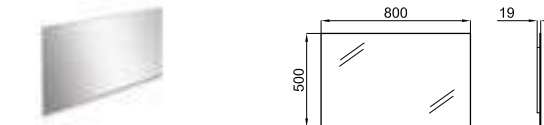

100042618 ○ mirror
miroir

SMART LINE. 80x50 cm polished border
Bord poli 80x50 cm.