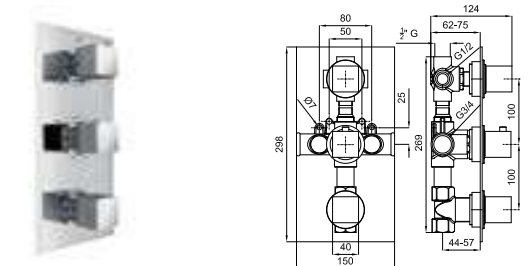

< 4 > EX **100140919** chrome / chromé

SQUARE. Concealed 4 way, 3 handle Thermostatic valve with wax thermo-element. 1/2" or 3/4" connectors according to technical drawing. Diverter with flow regulator. The flowrate at 3 bar (mixed water) for each water way is 24,6l/min, 22,1l/min, 21,2l/min and 45,5l/min. Includes 1 hi-flow way with separate handle, non-return valves and 38°C security stop.
Thermostatique encastrée 4 sorties (3 manettes) avec thermo-élément à cire intégré. Connexions de 1/2" 3/4" selon plan. Inverseur régulateur de débit. Le débit à 3 bars de pression (eau mélangée) a 1 sortie de 24,6 l/min, une autre de 22,1 l/min, une autre de 21,8 l/min et une dernière de 45,5 l/min. 1 sortie à grand débit avec manette indépendante, clapet anti-retour et bouton stop de sécurité à 38 °C inclus.