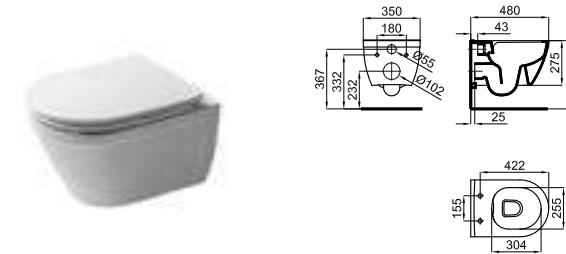

NK CONCEPT. "Rimless" Wall hung pan 48cm. Includes the fixings kit 100318445
Cuvette suspendue "rimless" 48cm. Inclus fixations 100318445

SMART LINE. Concealed cistern with frame for wall hung pan. Installation in light wall. Includes the fixings kit and connection pipes for the WC.
Support + réservoir à encastrier pour cuvette suspendue (pour mur en plâtre) incluent le kit de fixations