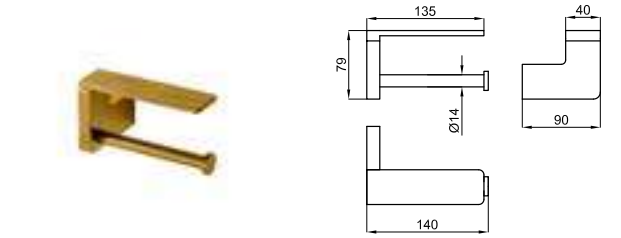

100299344 brushed gold or brossé

URBAN C. Roll holder with cover
Porte-papier avec couvercle