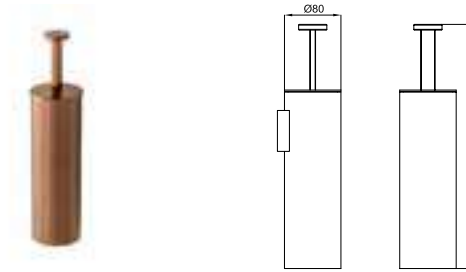

100289260 brushed copper
cuivre brossé

URBAN C. Free standing/Wall mounted brush holder
Porte balai mural et/ou à poser