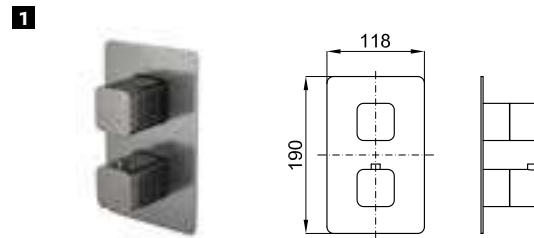

1 LOUNGE. Thermostatic smart box external component.
Pièce externe Smartbox thermostatique