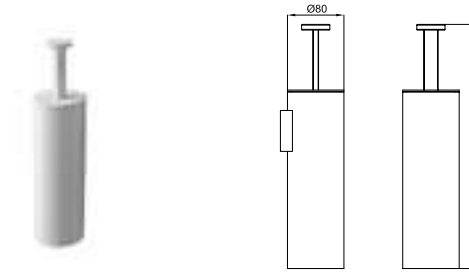

  **100123152**  white
blanc

URBAN C. Free standing/Wall mounted brush holder
Porte balai mural et/ou à poser

  **100124090**  white
blanc

URBAN C. 50 cm towel rail
Porte-serviettes fixe 1 barre 50 cm.

PACK URBAN C MATT BLACK