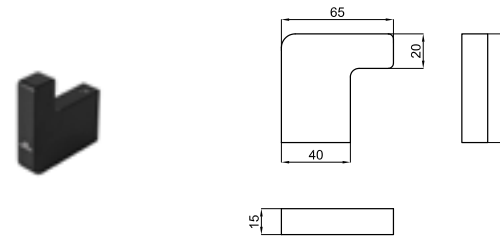

FOLLOWING ITEMS ARE INCLUDED · ÉLÉMENTS INCLUS DANS LE PACK

100211402 ● matt black
noir mat

URBAN C. Robe hook
Crochet