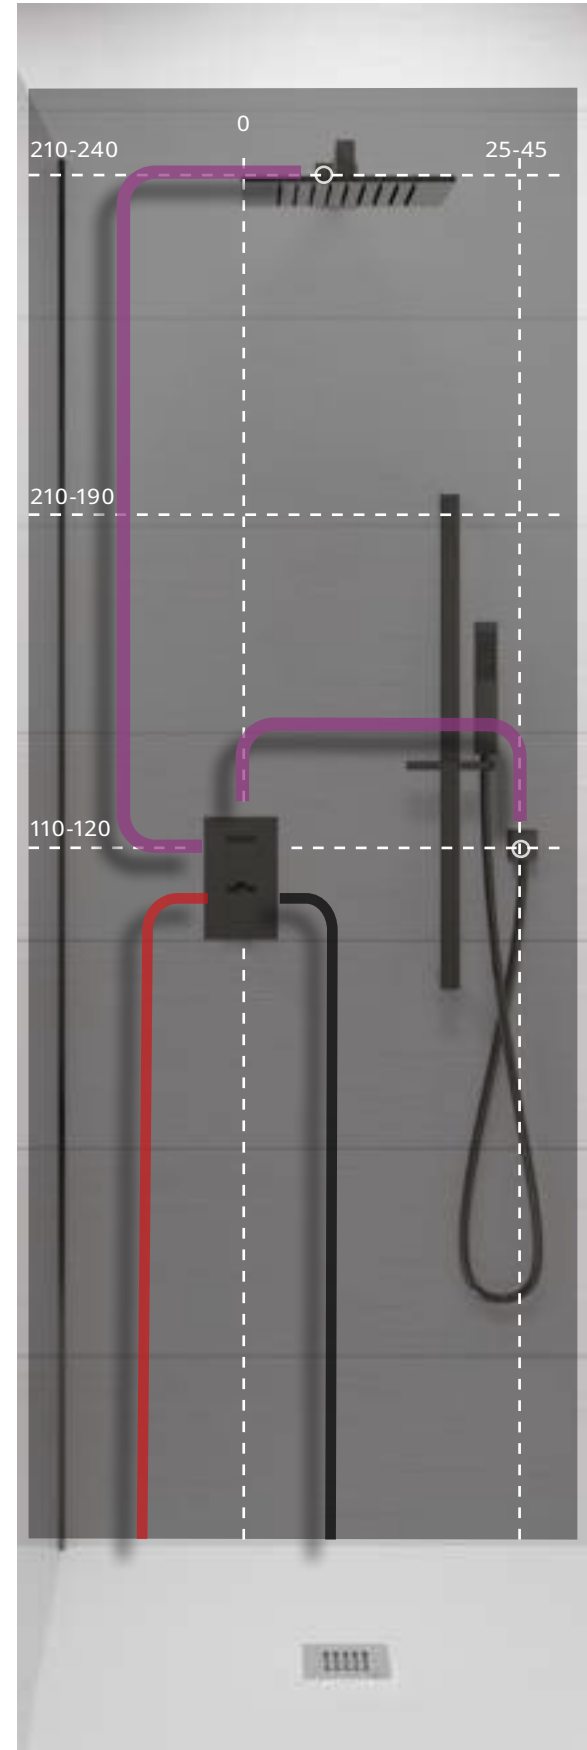

PACK SQUARE BRUSHED TITANIUM THERMOSTATIC

PACK 100301223