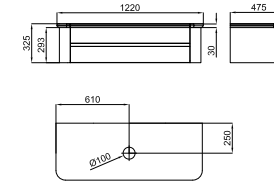

  **100238416**  gold or

LOUNGE. Wall mounted brush holder
Porte-balai fixe

  **100238454**  gold or

LOUNGE. 50 cm towel rail
Porte-serviettes fixe 1 barre 50 cm.

PACK LIEM 122 CM GREY

PACK 100269491

FOLLOWING ITEMS ARE INCLUDED · ÉLÉMENTS INCLUS DANS LE PACK