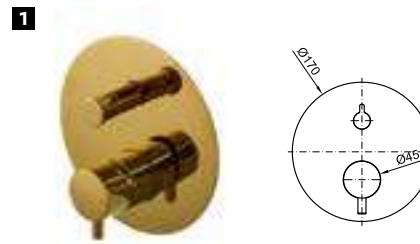

1 RONDO. Single lever concealed bath shower mixer trim kit
Partie externe mitigeur encastré bain douche