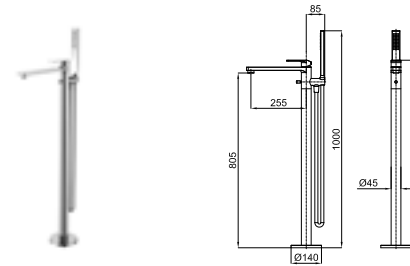

100304809

white
blanc

NEXT. Bath trap NEXT D40

Siphon vidage pour baignoire NEXT D40

1