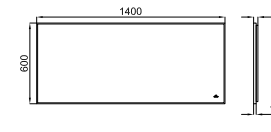

PACK ESSENCE C 140 CM WITH SQUARE MIXER MATT BLACK

PACK 100301216

FOLLOWING ITEMS ARE INCLUDED · ÉLÉMENTS INCLUS DANS LE PACK

100236909 walnut
noyer

ESSENCE C. Wall hung vanity, 140 cm., front of the drawer made of walnut wood, with aluminium door handle and slowed down closure.
Module suspendu de 140cm. Frontal du tiroir en noyer avec tiroir en aluminium et fermeture ralentie.

100200976 white
blanc

ESSENCE C. 141 cm. double bowl wall hung basin, taphole, overflow and 100041225 fixing kit.
Lavabo 141 cm. suspendu à bac double, trou pour la robinetterie, trop-plein et fixations 100041225.

100285871 matt black
noir mat

SQUARE. Mirror 140x60 cm with aluminium black frame, perimetral light and demister, controled by proximity sensor (220V).
Miroir 140x60 cm avec cadre de aluminium noir, avec lumière périmètre et anti-buée contrôlé par capteur de proximité (220V).

x 2

100264003 matt black
noir mat

SQUARE. Single lever basin mixer 3/8". Ø25 mm ceramic cartridge. Length of hoses 405 mm. With pop-up waste set 1 1/4". "Plus" aerator. Flow rate 5 l/min. at 3 bar.
Mitigeur lavabo avec cartouche Ø25 mm. Flexibles raccordement 3/8" longueur 405 mm., garniture de vidage 1 1/4". Avec mousseur "plus". À 3 bars de pression 5 l/min.