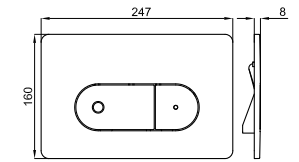

100104502 ○ chrome
chromé

SMART LINE. OVAL - Smart line double flush button
OVAL - Plaque de commande double poussoir.