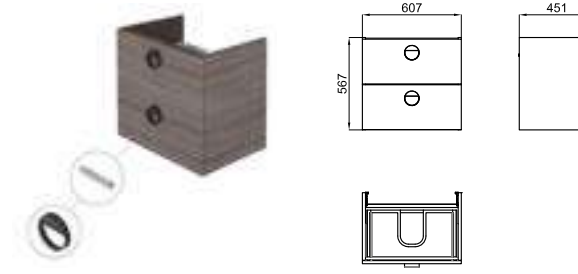

FOLLOWING ITEMS ARE INCLUDED · ÉLÉMENTS INCLUS DANS LE PACK

NEW 100318569 grey oak
chêne grs

NK CONCEPT. Wall hung vanity 65cm. 2 drawers with soft close. Two models of handles are included: round black and linear chrome.
Module suspendu de 65cm. 2 tiroirs avec verrouillage ralentie. Deux modèles de poignées sont inclus: noir arrondi et chromé linéaire.