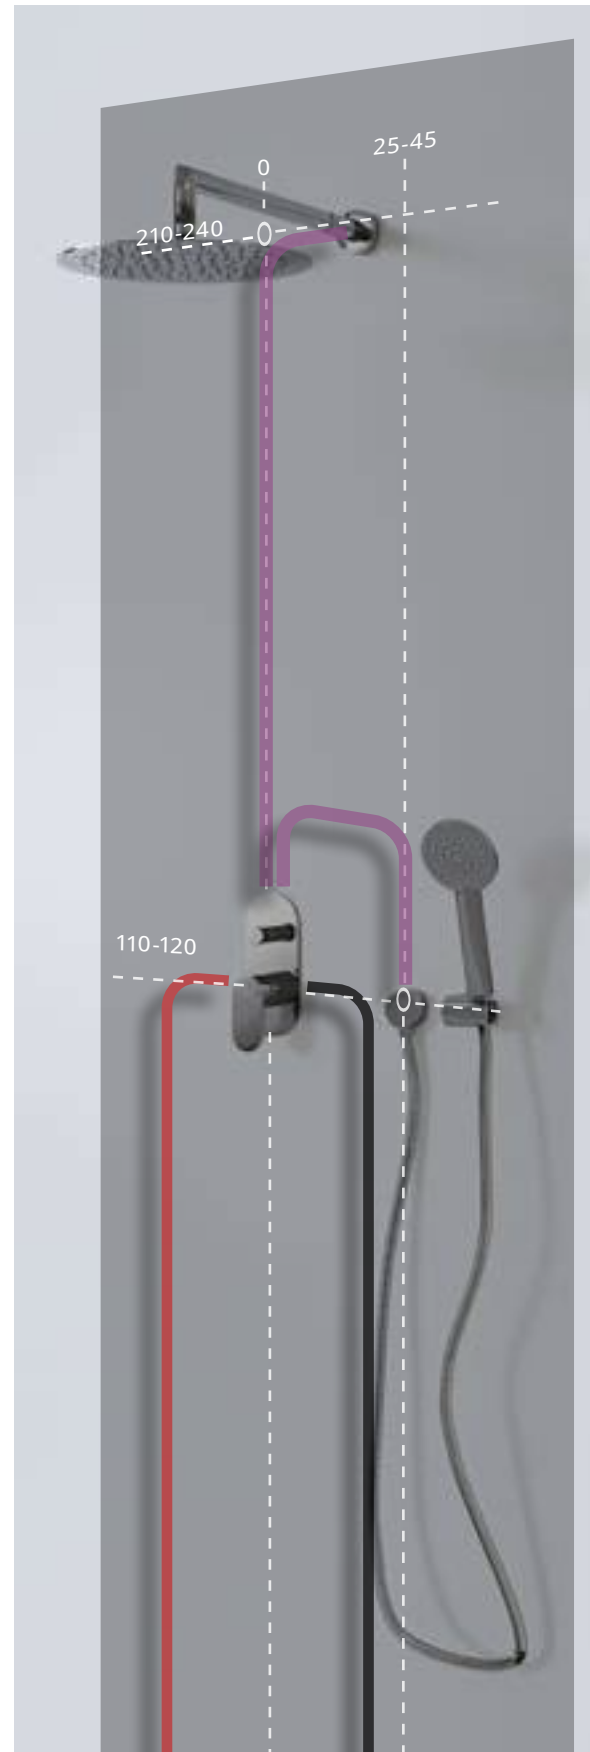

KIT HOTELS SINGLE LEVER

KIT 100333656