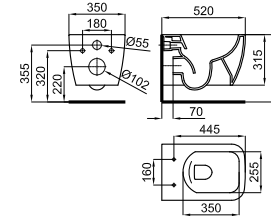

PACK LOUNGE RIMLESS WHITE

PACK 100317349

100311255
white
blanc

LOUNGE. "Rimless" Wall hung pan. Includes the fixings kit 100258251.
Cuvette suspendue "rimless". Inclus fixations 100258251.