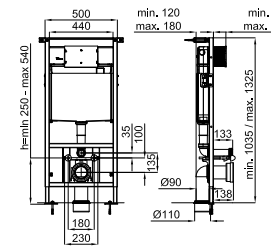

100159542

SMART LINE. Concealed cistern with frame for wall hung pan. Installation in light wall. Includes the fixings kit and connection pipes for the WC.
Support + réservoir à encastrier pour cuvette suspendue (pour mur en plâtre) incluent le kit de fixations