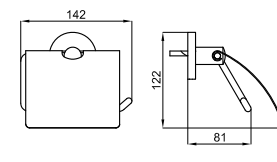

100103961 ● chrome
chromé

HOTELS. Roll holder with cover
Porte-papier avec couvercle