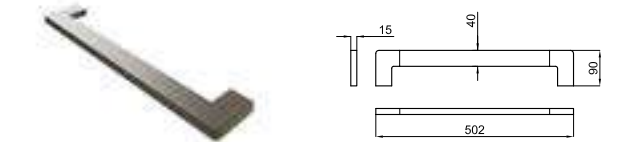

100289172 brushed titanium
titane brossé

URBAN C. 50 cm towel rail
Porte-serviettes fixe 1 barre 50 cm.