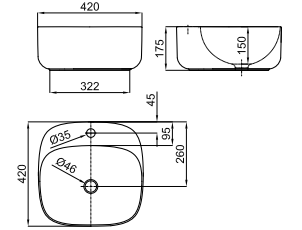

100042618 ● mirror
miroir

SMART LINE. 80x50 cm polished border
Bord poli 80x50 cm.

100291443 ● chrome
chromé

ACCESSORIES. Universal clicker basin waste
Bonde clicker universel

FOLLOWING ITEMS ARE INCLUDED · ÉLÉMENTS INCLUS DANS LE PACK