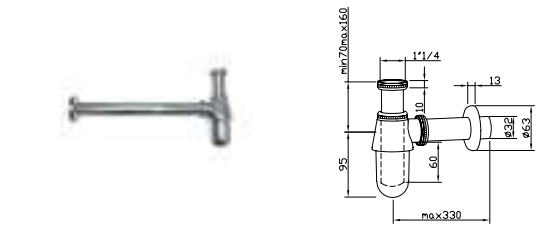

100064200 ○ mirror
miroir

SMART LINE. CITY - Mirror with smooth edges, 120x50 cm
Bord poli 120 x 50 cm.

100291443 ● chrome
chromé

ACCESSORIES. Universal clicker basin waste
Bonde clicker universel

100039181 ● chrome
chromé