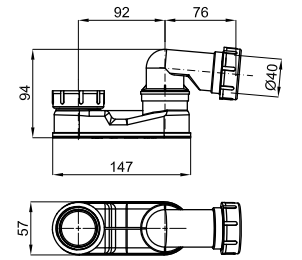

PACK LOUNGE BATHTUB AND NK CONCEPT MIXER

PACK 100334866

FOLLOWING ITEMS ARE INCLUDED · ÉLÉMENTS INCLUS DANS LE PACK

100311351

glossy white
blanc brillant

LOUNGE. Bathtub, freestanding, without brassware, Oval 170x80, one-piece, center bath waste, sanitary acrylic. Syphon NEXT 100304809 accessory not included.

Baignoire, en îlot, sans robinetterie, ovale 170x80, une-pièce, avec vidage central, acrylique sanitaire. Accessoir siphon NEXT 100304809 non inclus.

100304809

white
blanc

NEXT. Bath trap NEXT D40

Siphon vidage pour baignoire NEXT D40

1

1

NK CONCEPT. Floor mounted single lever bath shower mixer. Ø35 mm ceramic cartridge. Includes hand shower and 150cm shower hose. Automatic diverter. "Plus" aerator. Flow rate for shower: 8,3 l/min. at 3 bar and flow rate bath: 14,64 l/min. at 3 bar. It has to be purchased together with floormounted Smart box 100149141

Mitigeur bain/douche installation au sol complet avec flexible et douchette. Cartouche céramique Ø35 mm. Mousseur "plus". À 3 bars de pression pour douche 8,3 l/min. et pour bain 14,64 l/min. Corps interne Smartbox robinetterie installation au sol nécessaire. 100149141

2

100328501

chrome
chromé

2

SMARTBOX. SMART BOX BATH - built-in body with universal quick installation for floor taps with 1/2" connections.

SMART BOX BATH - Corps encastré installation rapide universelle pour robinetteries installation au sol avec connections 1/2".

100149141