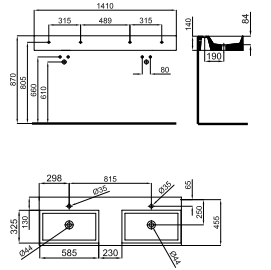

PACK ESSENCE C 140 CM WITH SQUARE MIXER MATT BLACK

PACK 100301216

FOLLOWING ITEMS ARE INCLUDED · ÉLÉMENTS INCLUS DANS LE PACK

100236909  walnut
noyer

ESSENCE C. Wall hung vanity, 140 cm., front of the drawer made of walnut wood, with aluminium door handle and slowed down closure.
Module suspendu de 140cm. Frontal du tiroir en noyer avec tiroir en aluminium et fermeture ralentie.