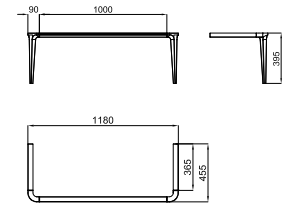

100253669 walnut
noyer

LIEM. Furniture legs made from massiv walnut wood 118 cm., can be matched with the suspended LIEM cabinet.
Pieds en noyer massif de 118 cm compatibles avec le module suspendu LIEM.