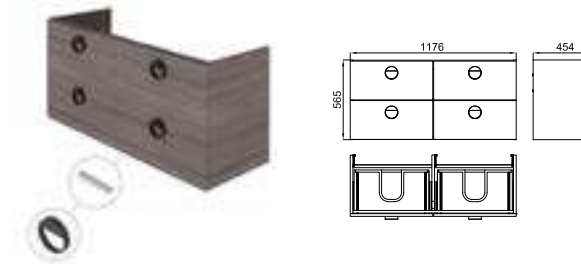

FOLLOWING ITEMS ARE INCLUDED · ÉLÉMENTS INCLUS DANS LE PACK

NEW 100318584 ● grey oak
chêne gris

NK CONCEPT. Wall hung vanity 120cm. 4 drawers with soft close. Two models of handles are included: round black and linear chrome.
Module suspendu de 120cm. 4 tiroirs avec verrouillage ralentie. Deux modèles de poignées sont inclus: noir arrondi et chromé linéaire.