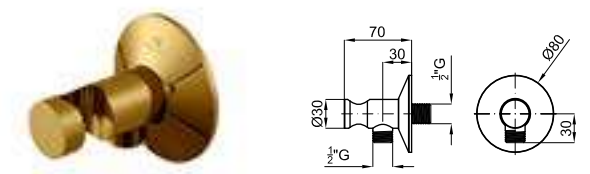

100238776 gold or
LIGNAGE. LIGNAGE - Wall bracket with outlet elbow
LIGNAGE - Support mural avec prise d'eau