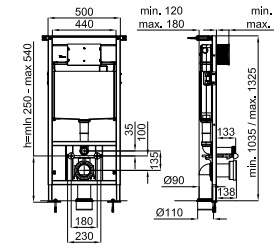

100229785
 white
blanc

ESSENCE C. "Rimless" Wall hung pan. Includes the fixings kit 100335237
Cuvette suspendue "rimless". Inclus fixations 100335237

100229839
 white
blanc

ESSENCE C. "Rimless" pan soft close seat and cover
Abattant cuvette descente retenue pour cuvette "rimless"