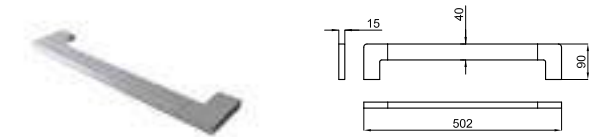

100123138 ● chrome
chromé

URBAN C. Free standing/Wall mounted brush holder
Porte balai mural et/ou à poser

100094138 ● chrome
chromé

URBAN C. 50 cm towel rail
Porte-serviettes fixe 1 barre 50 cm.

PACK URBAN C WHITE