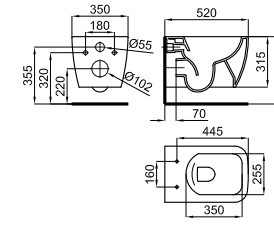

FOLLOWING ITEMS ARE INCLUDED · ÉLÉMENTS INCLUS DANS LE PACK

100311305

○ matt white
blanc mate

LOUNGE. "Rimless" Wall hung pan. Includes the fixings kit 100258251
Cuvette suspendue "rimless". Inclus fixations 100258251