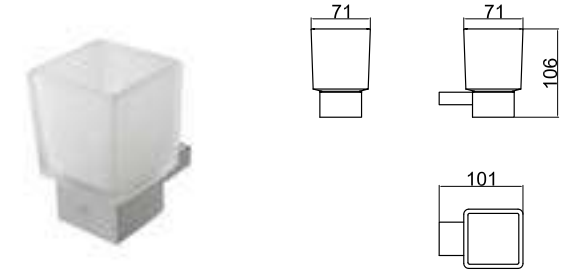

URBAN C. Robe hook
Crochet

100094138 ● chrome chromé

URBAN C. 50 cm towel rail
Porte-serviettes fixe 1 barre 50 cm.

100094151 ● chrome chromé

URBAN C. Wall mounted soap dispenser
Diffuseur de savon fixe

100094145 ● chrome chromé