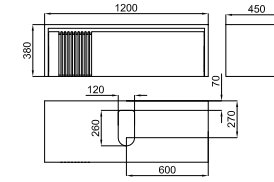

FOLLOWING ITEMS ARE INCLUDED · ÉLÉMENTS INCLUS DANS LE PACK

100208048 ● matt black
noir mat

ARQUITECT. ARQUITECT. - Wall-mount vanity 120CM, with one drawer with soft-close system. With External surface Project Tech that allows thermal repair of micro scratches, supermate and anti-fingerprint. Drawer front with copper mirror.

ARQUITECT. - Module suspendu de 120CM, avec tiroir à fermeture ralentie et compartiments. Avec surface extérieure Project Tech permettant la réparation thermique de micro rayures, mat et anti-empreintes digitales. Frontal en miroir cuivre fumé.