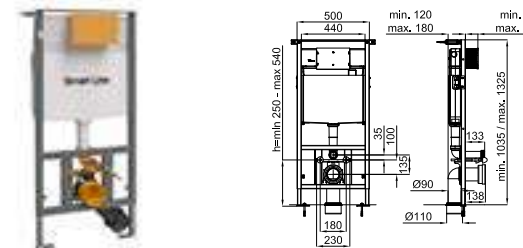

NK CONCEPT. "Rimless" Wall hung pan 48cm. Includes the fixings kit 100318445
Cuvette suspendue "rimless" 48cm. Inclus fixations 100318445

SMART LINE. Concealed cistern with frame for wall hung pan. Installation in light wall. Includes the fixings kit and connection pipes for the WC.
Support + réservoir à encastrier pour cuvette suspendue (pour mur en plâtre) incluent le kit de fixations