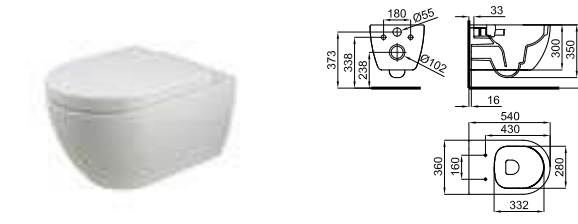

FOLLOWING ITEMS ARE INCLUDED · ÉLÉMENTS INCLUS DANS LE PACK

100328472
white
blanc

ARCHITECT. "Rimless" Wall hung pan. Includes the fixings kit 100335143.
Cuvette suspendue "rimless". Inclus fixations 100335143.

100328614
white
blanc

ARCHITECT. Soft-close seat and cover
Abattant cuvette descente retenue