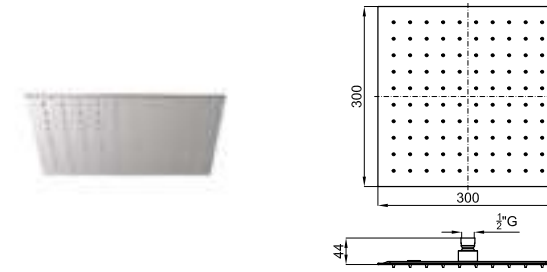

PACK SQUARE THERMOSTATIC

PACK 100317376

FOLLOWING ITEMS ARE INCLUDED · ÉLÉMENTS INCLUS DANS LE PACK

100266472 polished stainless steel mirror
 SQUARE. SQUARE. 30 cm. rain shower head, with ball joint. Security valve included. Flow rate 12 l/min. at 3 bar.
 SQUARE. Pomme de douche 30 cm, avec articulation. À 3 bars de pression 12 l/min.