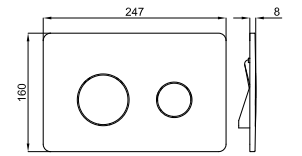

100104504
chrome
chromé

SMART LINE. RONDO - Smart line double flush button
RONDO - Plaque de commande double poussoir.