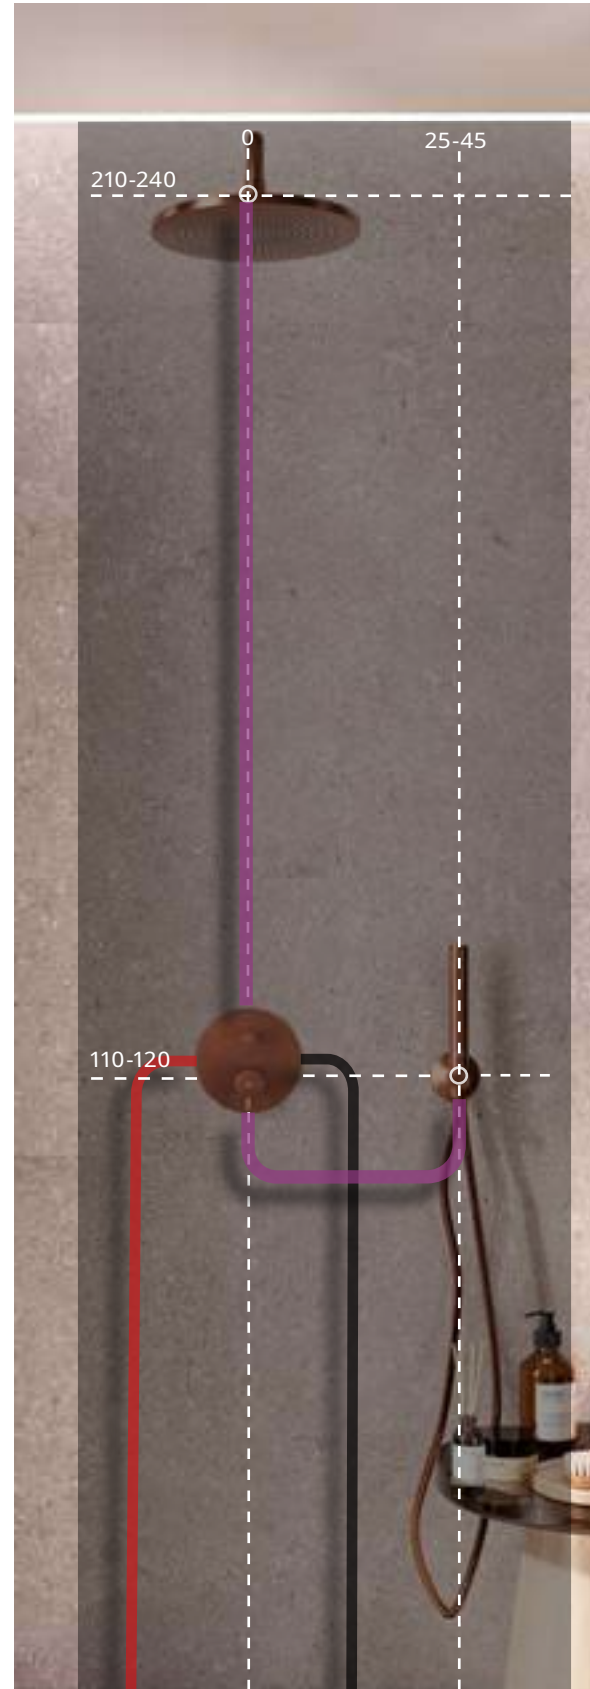

PACK RONDO BRUSHED COPPER SINGLE LEVER

PACK 100337037