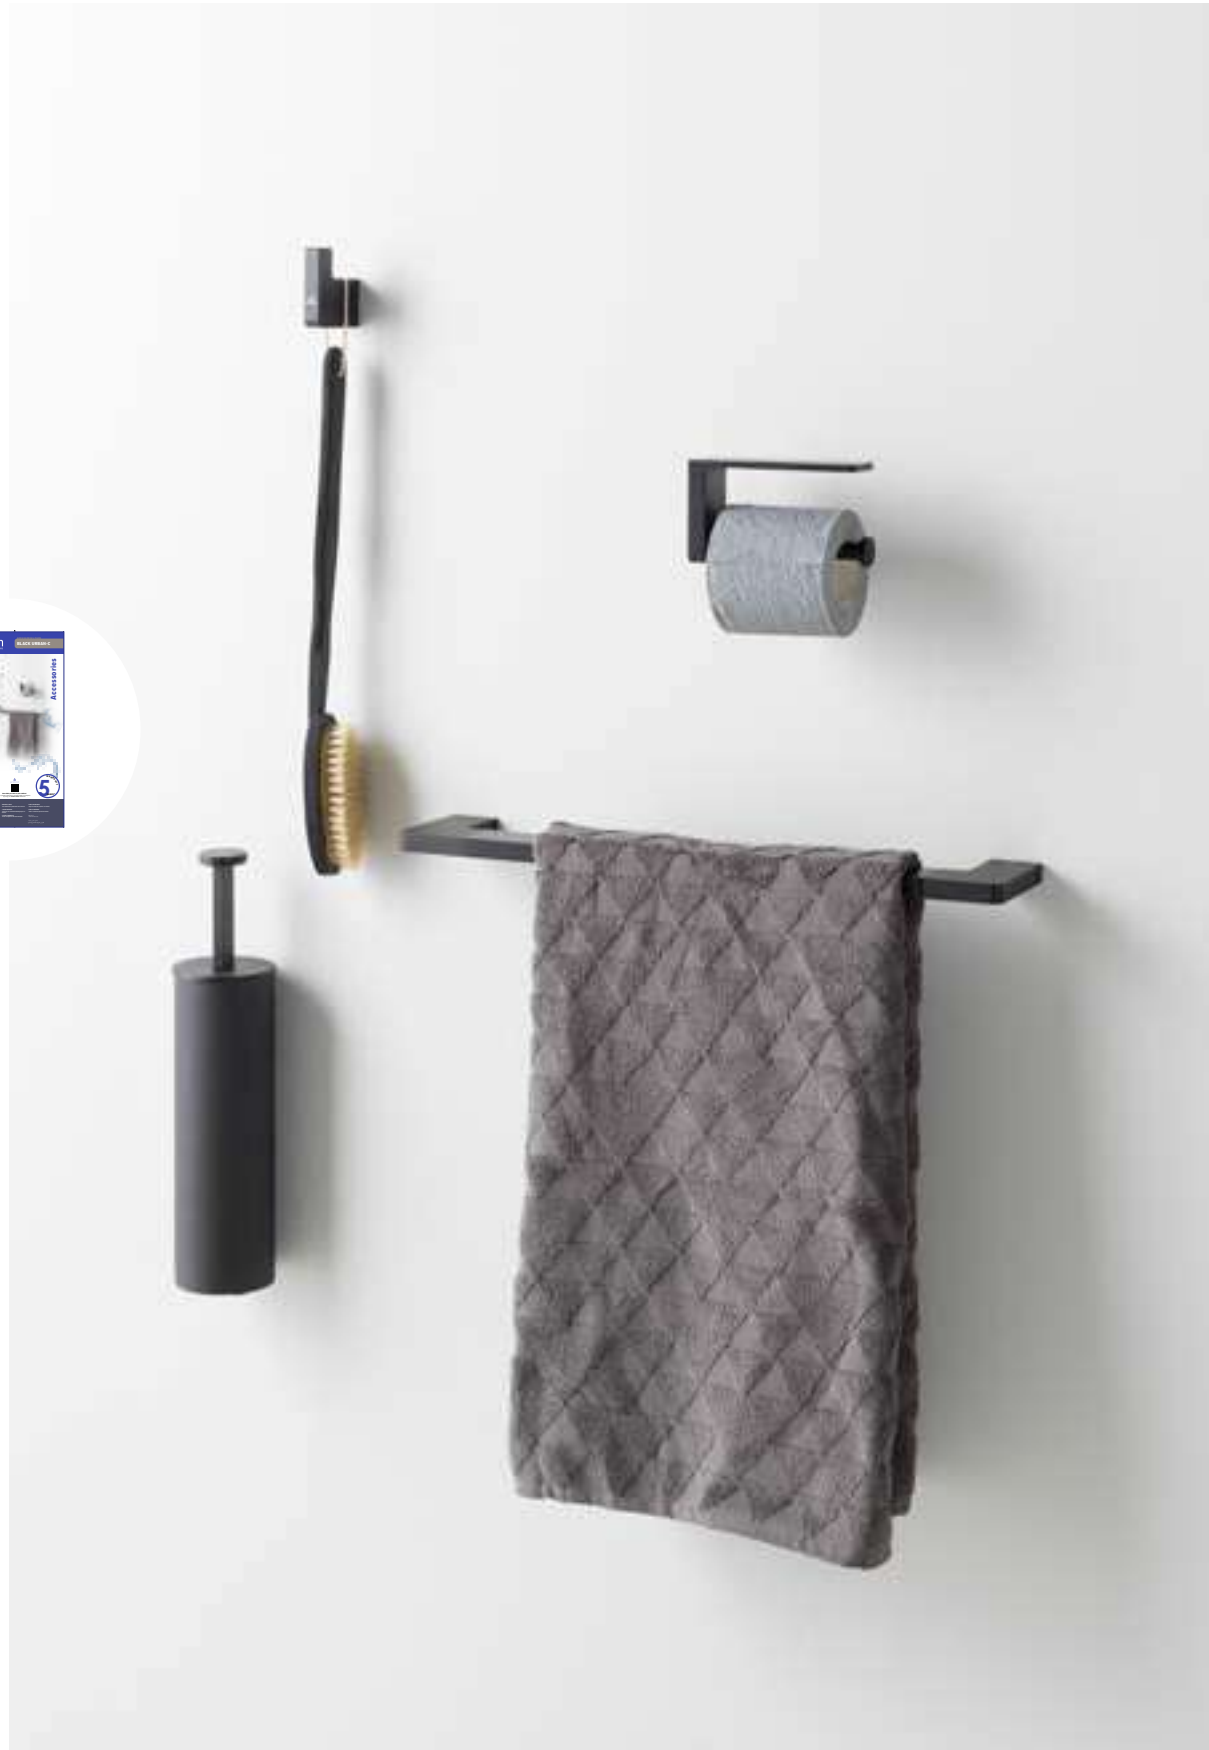

KIT URBAN C MATT BLACK ACCESSORIES

KUT 100298804