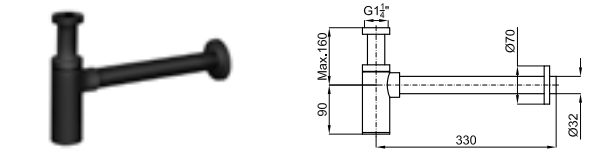

100318454 ● matt black
noir mat

ROUND. ROUND - Bottle trap
ROUND - Siphon bouteille lavabo