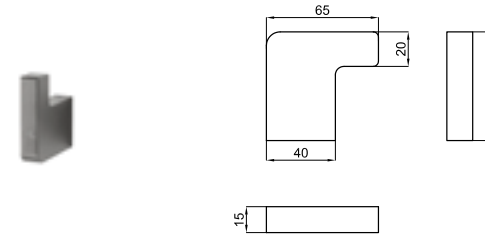

 **100289251** brushed copper
cuivre brossé

URBAN C. 50 cm towel rail
Porte-serviettes fixe 1 barre 50 cm.

PACK URBAN C BRUSHED TITANIUM

PACK 100301167

FOLLOWING ITEMS ARE INCLUDED · ÉLÉMENTS INCLUS DANS LE PACK