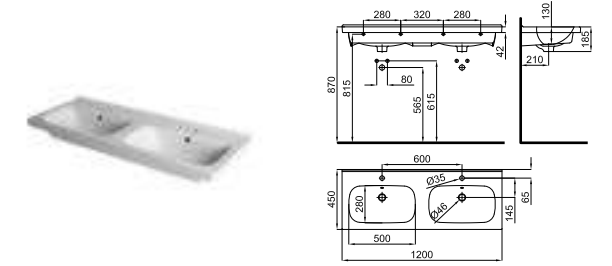

NEW 100316717 ○ white
blanc

NK CONCEPT. 120 cm double sink wall hung basin with fixing kit 100041225 with overflow.
Lavabo 120 cm. suspendu à bac double avec trop plein et fixations 100041225.