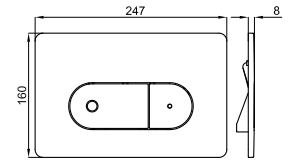

100104503 ● matt black
noir mat

SMART LINE. OVAL - Smart line double flush button
OVAL - Plaque de commande double poussoir.