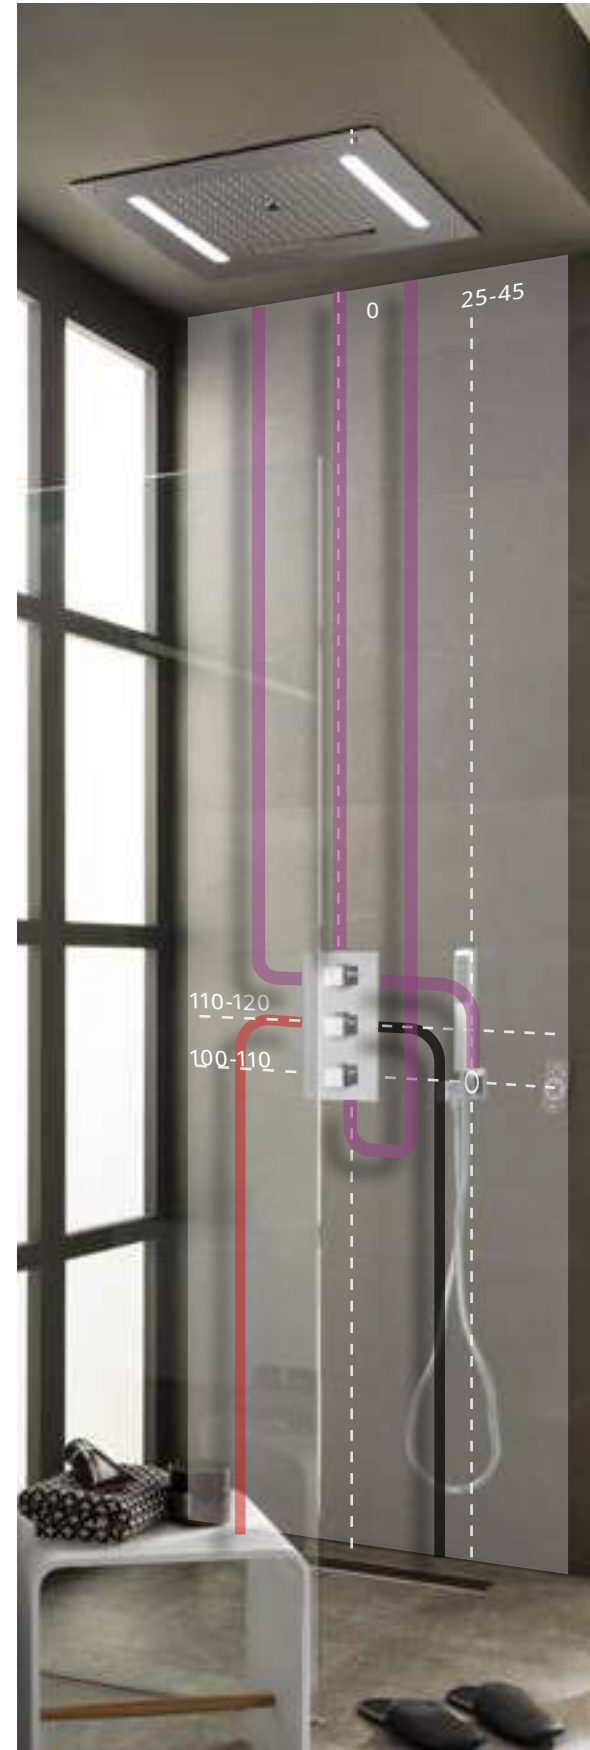

100159542

SMART LINE. Concealed cistern with frame for wall hung pan. Installation in light wall. Includes the fixings kit and connection pipes for the WC.
Support + réservoir à encastrer pour cuvette suspendue (pour mur en plâtre) incluent le kit de fixations

100104504
 chrome
chromé

SMART LINE. RONDO - Smart line double flush button
RONDO - Plaque de commande double poussoir.

PACK 60X60 CM LOUNGE CEILING SHOWER

PACK 100174234

FOLLOWING ITEMS ARE INCLUDED · ÉLÉMENTS INCLUS DANS LE PACK