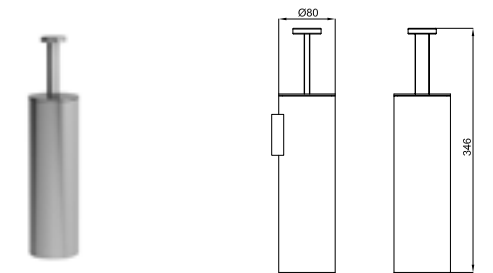

100123138 ● chrome chromé

URBAN C. Free standing/Wall mounted brush holder
Porte-balai mural et/ou à poser