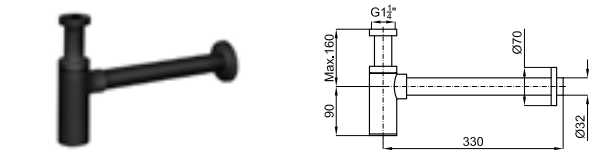

100318454 ● matt black
noir mat

ROUND. ROUND - Bottle trap
ROUND - Siphon bouteille lavabo