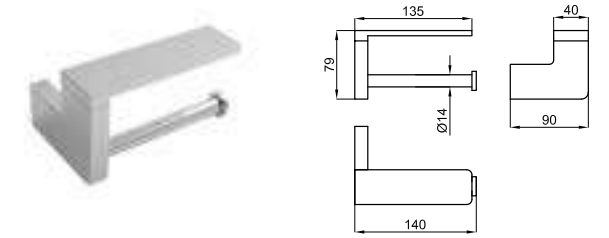

100094163 ● chrome
chromé

URBAN C. Roll holder with cover
Porte-papier avec couvercle