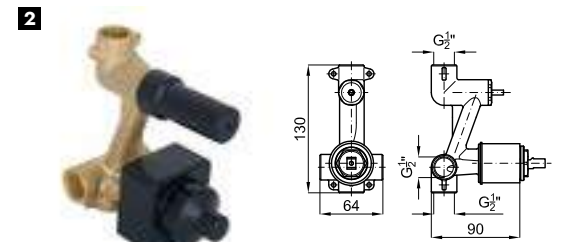

PACK RONDO BRUSHED COPPER SINGLE LEVER

PACK 100337037

FOLLOWING ITEMS ARE INCLUDED · ÉLÉMENTS INCLUS DANS LE PACK