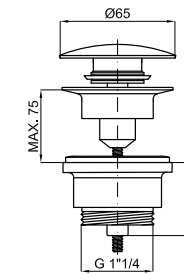

100291443 ● chrome
chromé

ACCESSORIES. Universal clicker basin waste
Bonde clicker universel