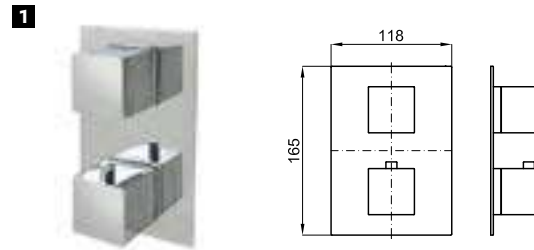

PACK SQUARE THERMOSTATIC

PACK 100317376

FOLLOWING ITEMS ARE INCLUDED · ÉLÉMENTS INCLUS DANS LE PACK

100266472 polished stainless steel mirror
 SQUARE. SQUARE. 30 cm. rain shower head, with ball joint. Security valve included. Flow rate 12 l/min. at 3 bar.
 SQUARE. Pomme de douche 30 cm, avec articulation. À 3 bars de pression 12 l/min.