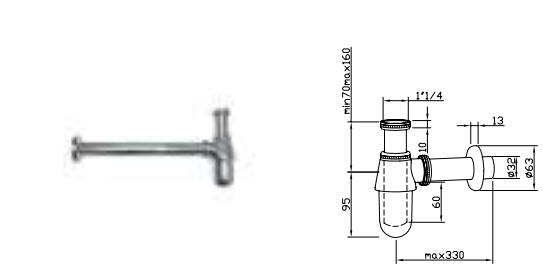

100064200  mirror
miroir

SMART LINE. CITY - Mirror with smooth edges, 120x50 cm
Bord poli 120 x 50 cm.

NEW 100291443  chrome
chromé

ACCESSORIES. Universal clicker basin waste
Bonde clicker universel

100039181  chrome
chromé