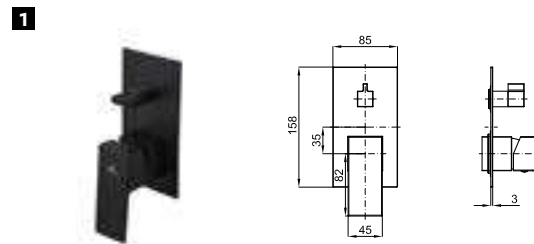

1 SQUARE. Single lever concealed bath shower mixer trim kit
Partie externe mitigeur encastré bain douche