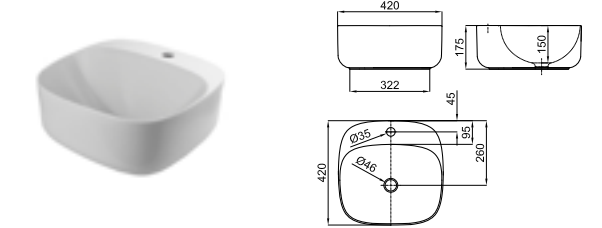

100200789 ○ white
blanc

ARQUITECT. 42 cm. countertop basin without overflow. It's necessary to use a un-slotted clicker or freeflow grid basin waste.

Lavabo 42 cm. à poser sans trop plein. Un vidage à écoulement permanent devra être utilisé.