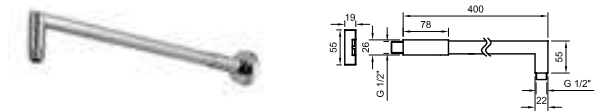

KIT RONDO CHROME THERMOSTATIC

KIT 100275135

FOLLOWING ITEMS ARE INCLUDED · ÉLÉMENTS INCLUS DANS LE PACK

100238318

100238407