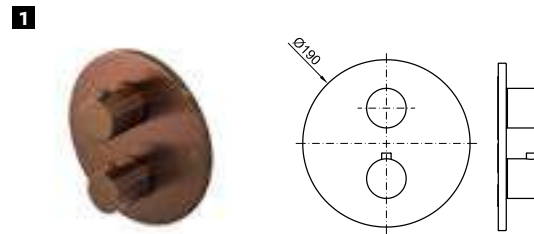

1 RONDO. Thermostatic smart box external component.
Pièce externe Smartbox thermostatique

2 SMARTBOX. SMART BOX SLIM - Universal and quick installation for 1, 2 or 3 ways mixers with wax thermo-element and 1/2" connections. Flow rate one outlet: 22,4 l/min. at 3 bar. and other outlet: 19,5 l/min. at 3 bar.
SMART BOX SLIM- Corps encastré d'installation rapide universelle pour thermostatique à 1, 2 ou 3 sorties. Avec cartouche thermostatique en cire incorporée et connexions 1/2". 3 bars de pression pour une sortie: 22,4 l/min. et pour l'autre deux: 19,5 l/min.

3 SMARTBOX. SMART BOX SLIM- Internal thermostatic component for 3 exits 100238318
SMART BOX SLIM- Pièce interne thermostatique 3 sorties 100238318