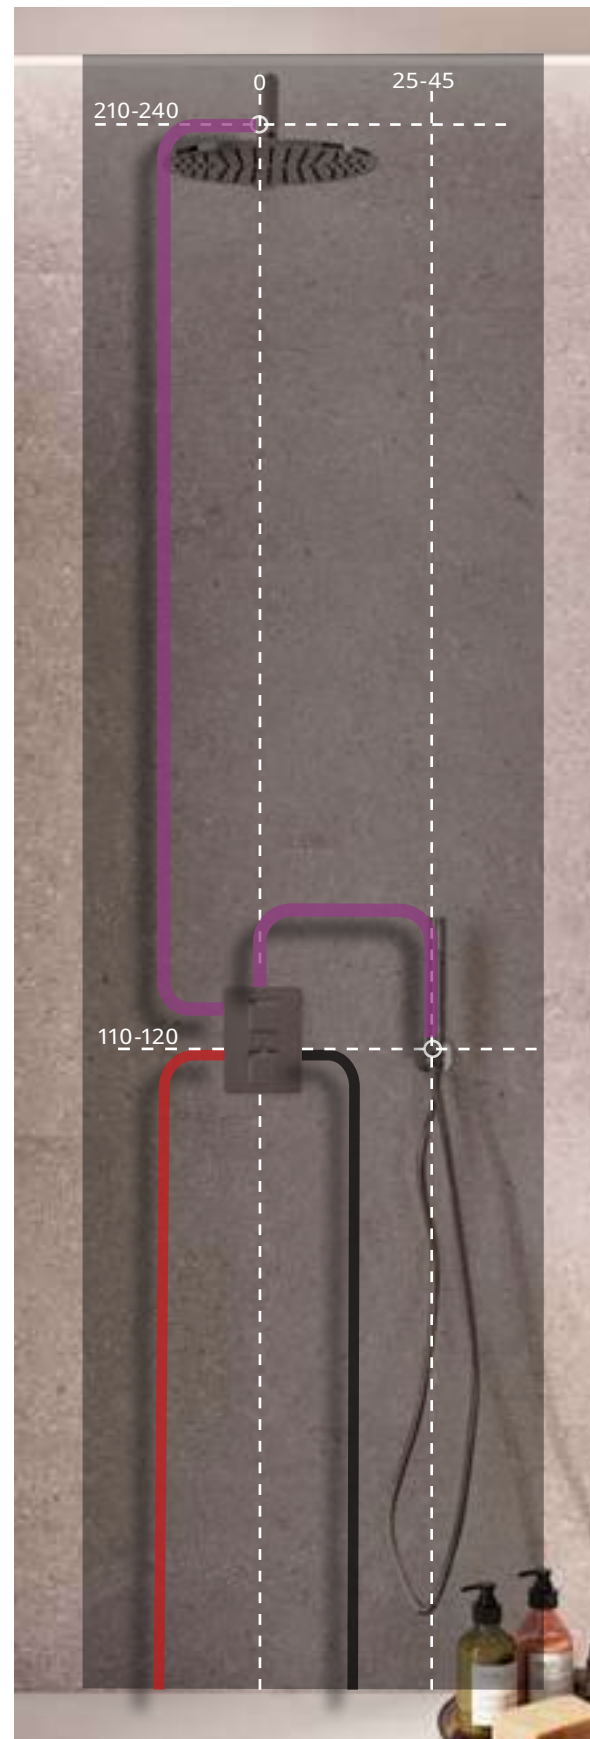

KIT CHROME THERMOSTATIC SHOWER

KIT 100275128