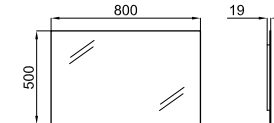

100042618 ● mirror
miroir

SMART LINE. 80x50 cm polished border
Bord poli 80x50 cm.