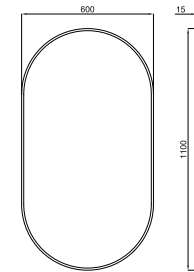

100253648 walnut
noyer

LIEM. Mirrorframe made from massiv walnut wood 110x60 cm. and special design.
Miroir avec cadre en noyer massif 110x60cm et forme spéciale.