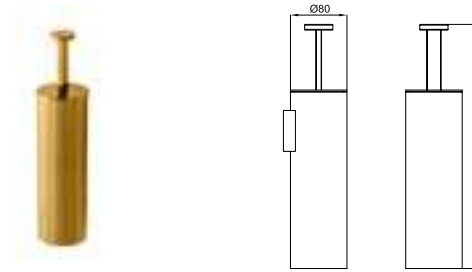

100299386 brushed gold or brossé

URBAN C. Free standing/Wall mounted brush holder
Porte balai mural et/ou à poser