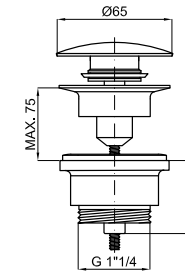

100291443 ● chrome
chromé

ACCESSORIES. Universal clicker basin waste
Bonde clicker universel