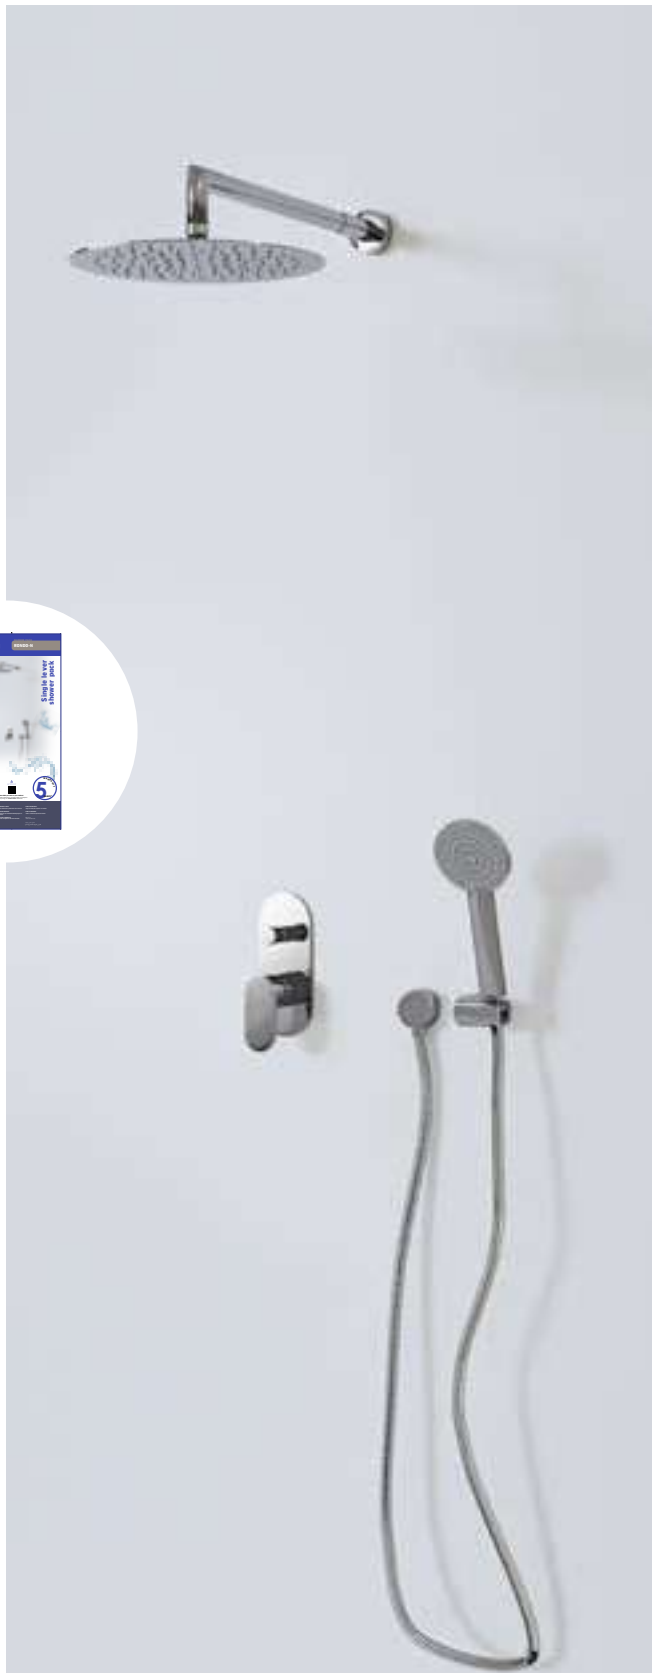

KIT HOTELS SINGLE LEVER

KIT 100333656