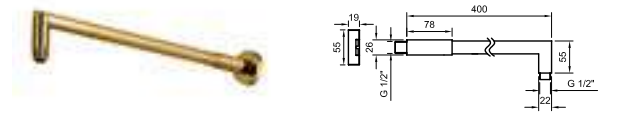

100327522 gold or
ACCESSORIES. Rondo 40 cm shower head arm, wall connection
Bras pomme de douche Rondo 40 cm. à mur