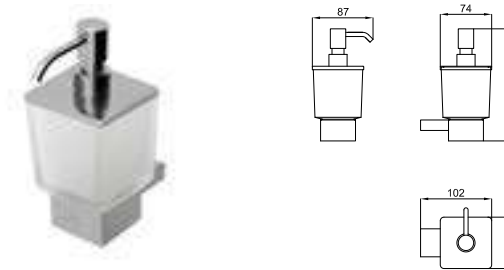

100094151 ● chrome chromé

URBAN C. Wall mounted soap dispenser
Diffuseur de savon fixe