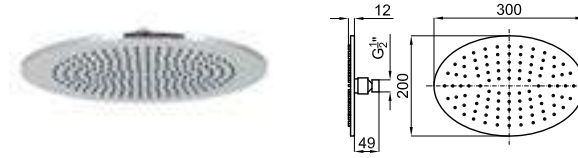

FOLLOWING ITEMS ARE INCLUDED · ÉLÉMENTS INCLUS DANS LE PACK

100090355 chrome chromé

NEPTUNE SLIM. Oval 30x20 rain shower head, with ball joint
Pomme de douche Oval 30x20 cm, avec articulation.