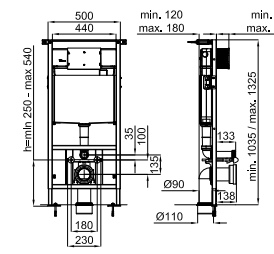

100328472
 white
 blanc

ARCHITECT. "Rimless" Wall hung pan. Includes the fixings kit 100335143.
Cuvette suspendue "rimless". Inclus fixations 100335143.

100328614
 white
 blanc

ARCHITECT. Soft-close seat and cover
Abattant cuvette descente retenue