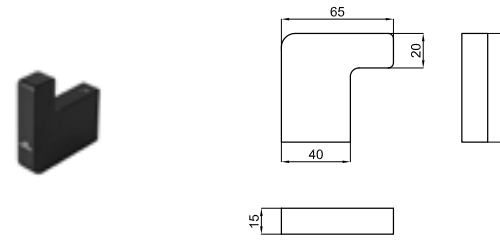

FOLLOWING ITEMS ARE INCLUDED · ÉLÉMENTS INCLUS DANS LE PACK

100211402 ● matt black
noir mat

URBAN C. Robe hook
Crochet