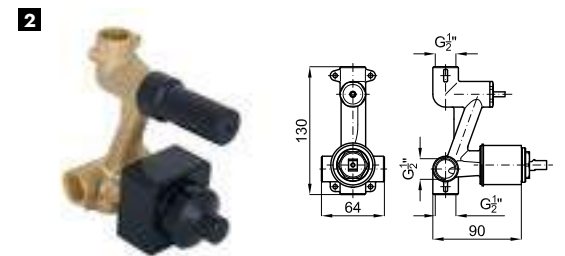

100123914 chrome chromé

100107958