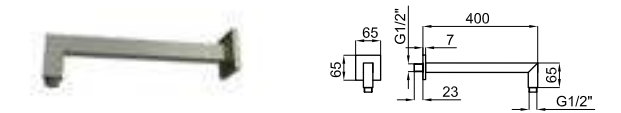

100280734 brushed titanium
titane brossé

ACCESSORIES. Square 40 cm shower head arm, wall connection
Bras pomme de douche Square 40 cm. à mur