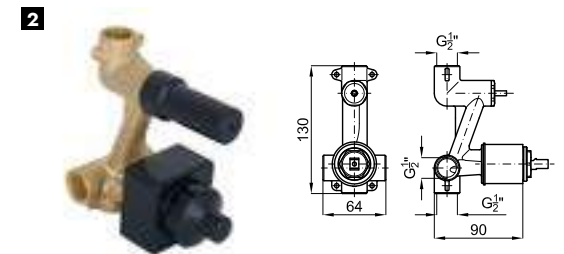

100267030 ● matt black
noir mat

2 PROJECT LINE. PROJECT LINE - Concealed bath shower valve with Ø35 mm ceramic cartridge, automatic diverter and 1/2\"/>

100107958