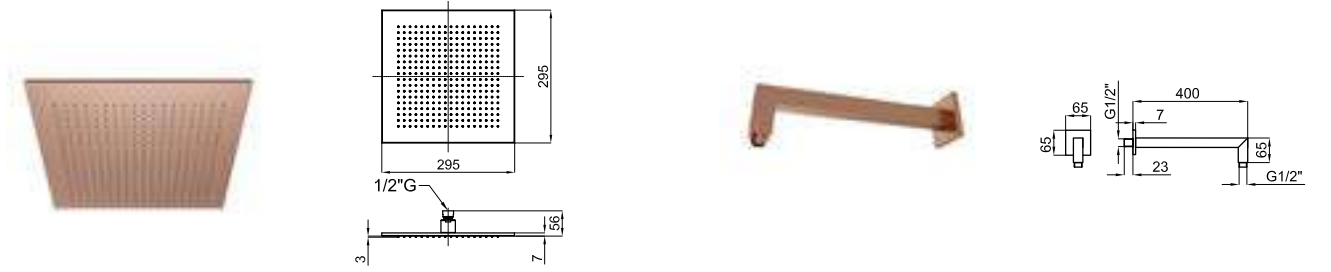

PACK SQUARE BRUSHED COPPER SINGLE LEVER

PACK 100301169

FOLLOWING ITEMS ARE INCLUDED · ÉLÉMENTS INCLUS DANS LE PACK

100281797 brushed copper
cuivre brossé

NEPTUNE SLIM. Square 30 cm rain shower head, with ball joint
Pomme de douche Square 30 cm, avec articulation.