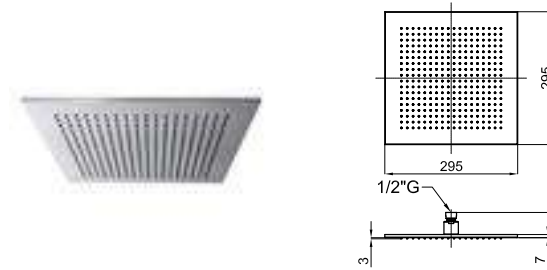

FOLLOWING ITEMS ARE INCLUDED · ÉLÉMENTS INCLUS DANS LE PACK

100090329 chrome chromé

NEPTUNE SLIM. Square 30 cm rain shower head, with ball joint
Pomme de douche Square 30 cm, avec articulation.