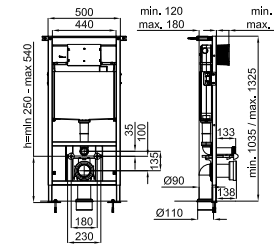

100251883
 white
blanc

ACRO COMPACT. "Rimless" Wall hung pan 54cm. Includes the fixings kit
100266416
Cuvette suspendue "rimless" 54cm. Inclus fixations 100266416

100268639
 white
blanc

ACRO COMPACT. Soft-close seat and cover 54 cm
Abattant cuvette 54 cm descente retenue