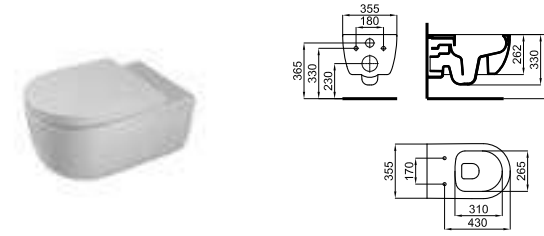

100251883
 white
blanc

ACRO COMPACT. "Rimless" Wall hung pan 54cm. Includes the fixings kit
100266416
Cuvette suspendue "rimless" 54cm. Inclus fixations 100266416

100268639
 white
blanc

ACRO COMPACT. Soft-close seat and cover 54 cm
Abattant cuvette 54 cm descente retenue