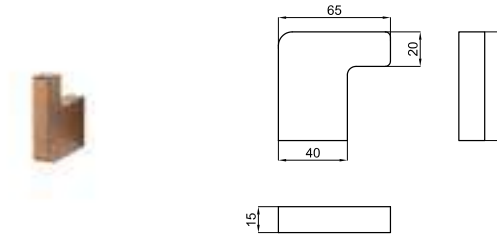

URBAN C. 50 cm towel rail
Porte-serviettes fixe 1 barre 50 cm.

PACK URBAN C BRUSHED COPPER

PACK 100301241

FOLLOWING ITEMS ARE INCLUDED · ÉLÉMENTS INCLUS DANS LE PACK

 **100289240** brushed copper
cuivre brossé