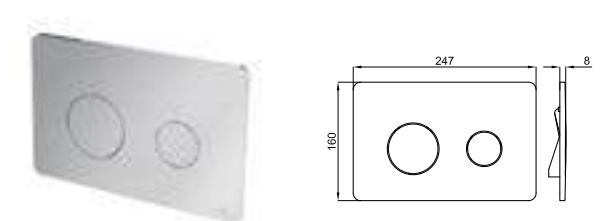

SMART LINE. RONDO - Smart line double flush button
RONDO - Plaque de commande double poussoir.