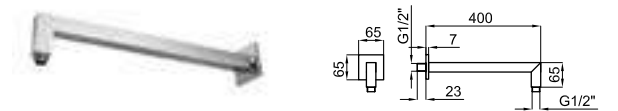

EX 100090332 chrome chromé

ACCESSORIES. Square 40 cm shower head arm, wall connection
Bras pomme de douche Square 40 cm. à mur