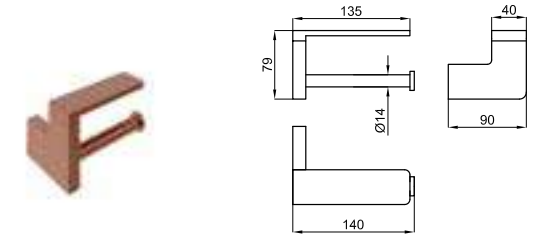

100289262 brushed copper
cuivre brossé

URBAN C. Roll holder with cover
Porte-papier avec couvercle