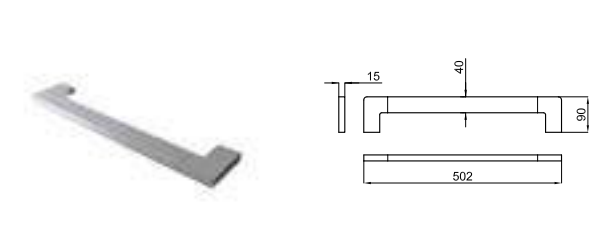

URBAN C. Robe hook
Crochet

100094138 ● chrome chromé

URBAN C. 50 cm towel rail
Porte-serviettes fixe 1 barre 50 cm.

100094151 ● chrome chromé

URBAN C. Wall mounted soap dispenser
Diffuseur de savon fixe

100094145 ● chrome chromé