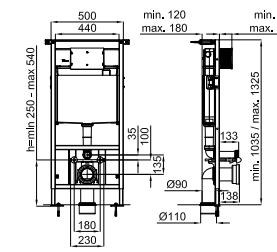

100159542

SMART LINE. Concealed cistern with frame for wall hung pan. Installation in light wall. Includes the fixings kit and connection pipes for the WC.
Support + réservoir à encastrer pour cuvette suspendue (pour mur en plâtre) incluent le kit de fixations