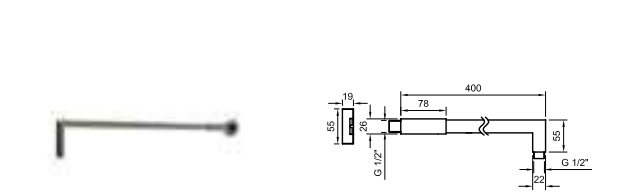

100281803 brushed titanium / titane brossé

ACCESSORIES. Rondo 40 cm shower head arm, wall connection
Bras pomme de douche Rondo 40 cm. à mur