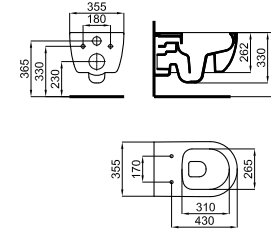

100104504
 chrome
chromé

SMART LINE. RONDO - Smart line double flush button
RONDO - Plaque de commande double poussoir.

PACK ACRO COMPACT RIMLESS 54 CM MATT WHITE

PACK 100301109

FOLLOWING ITEMS ARE INCLUDED · ÉLÉMENTS INCLUS DANS LE PACK