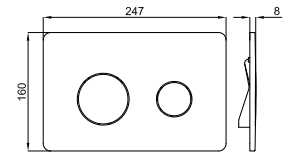

100104504
chrome
chromé

SMART LINE. RONDO - Smart line double flush button
RONDO - Plaque de commande double poussoir.