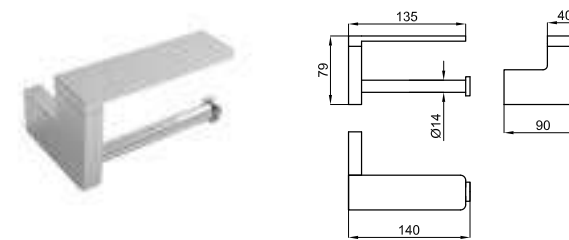

100094163 ● chrome chromé

URBAN C. Roll holder with cover
Porte-papier avec couvercle