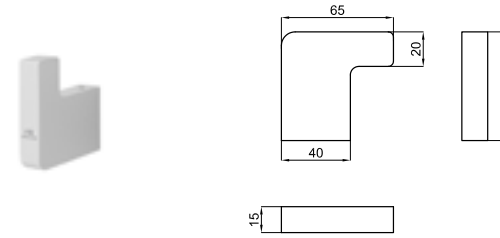

FOLLOWING ITEMS ARE INCLUDED · ÉLÉMENTS INCLUS DANS LE PACK

100124088 white
blanc

URBAN C. Robe hook
Crochet