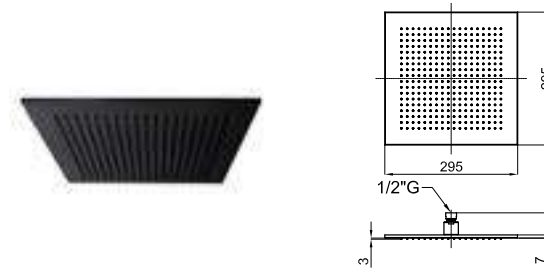

100137893 chrome chromé

ACCESSORIES. 175 cm. Flexi shower hose twist free
175 cm. - Flexible double agrafage anti-torsion

KIT SQUARE MATT BLACK THERMOSTATIC

KIT 100331474

FOLLOWING ITEMS ARE INCLUDED · ÉLÉMENTS INCLUS DANS LE PACK