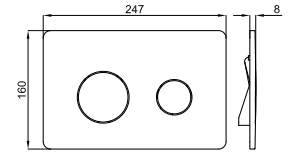

ACRO COMPACT. Set "Rimless" Wall hung pan 54cm and soft-close seat&cover
Set cuvette suspendue "rimless" 54cm avec abattant soft-close.

SMART LINE. Concealed cistern with frame for wall hung pan. Installation in light wall. Includes the fixings kit and connection pipes for the WC.
Support + réservoir à encastrer pour cuvette suspendue (pour mur en plâtre) incluent le kit de fixations