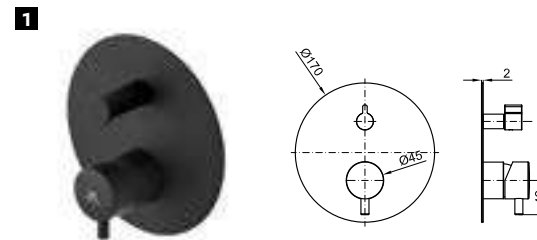

1 RONDO. Single lever concealed bath shower mixer trim kit
Partie externe mitigeur encastré bain douche