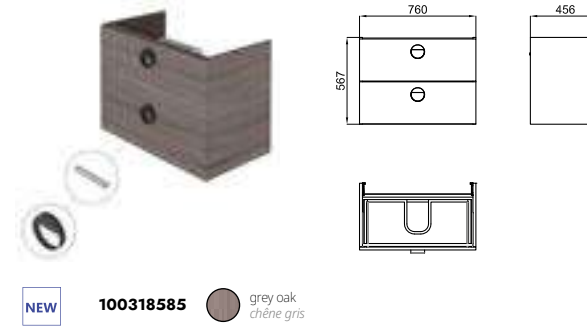

FOLLOWING ITEMS ARE INCLUDED · ÉLÉMENTS INCLUS DANS LE PACK

NEW 100318585 grey oak
chêne grs

NK CONCEPT. Wall hung vanity 80cm. 2 drawers with soft close. Two models of handles are included: round black and linear chrome.
Module suspendu de 80cm. 2 tiroirs avec verrouillage ralentie. Deux modèles de poignées sont inclus: noir arrondi et chromé linéaire.