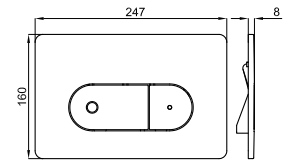

100104503 ● matt black
noir mat

SMART LINE. OVAL - Smart line double flush button
OVAL - Plaque de commande double poussoir.