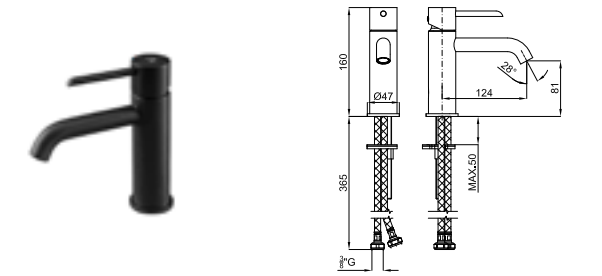

100042618 ○ mirror
miroir

SMART LINE. 80x50 cm polished border
Bord poli 80x50 cm.

100208353 ● matt black
noir mat

ROUND. Single lever basin mixer 3/8". Ø35 mm ceramic cartridge. Length of hoses 365 mm. Without pop-up waste set 1 1/4". "Plus" aerator. Cold-water opening. Flow rate 5 l/min. at 3 bar.