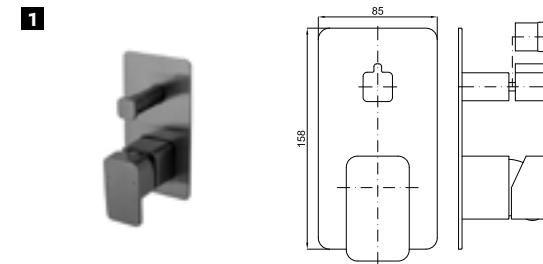

1 LOUNGE. Single lever concealed bath shower mixer trim kit
Partie externe mitigeur encastré bain douche

2 PROJECT LINE. PROJECT LINE - Concealed bath shower valve with Ø35 mm ceramic cartridge, automatic diverter and 1/2" connectors. Flow rate at 3 bar: 20 l/min bath, 18 l/min shower.
PROJECT LINE - Corps interne mitigeur encastré bain douche, avec cartouche céramique de Ø35 mm. Inverseur automatique et connexion de 1/2", débit à 3 bars de pression baignoire 20 l/min et douche 18 l/min.