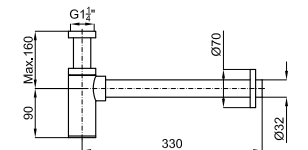

100201538 ● chrome
chromé

ACCESSORIES. ROUND - Bottle trap
ROUND - Siphon bouteille lavabo