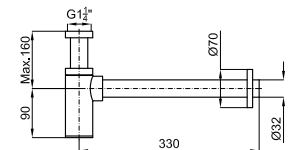

100201538 ● chrome
chromé

ACCESSORIES. ROUND - Bottle trap
ROUND - Siphon bouteille lavabo