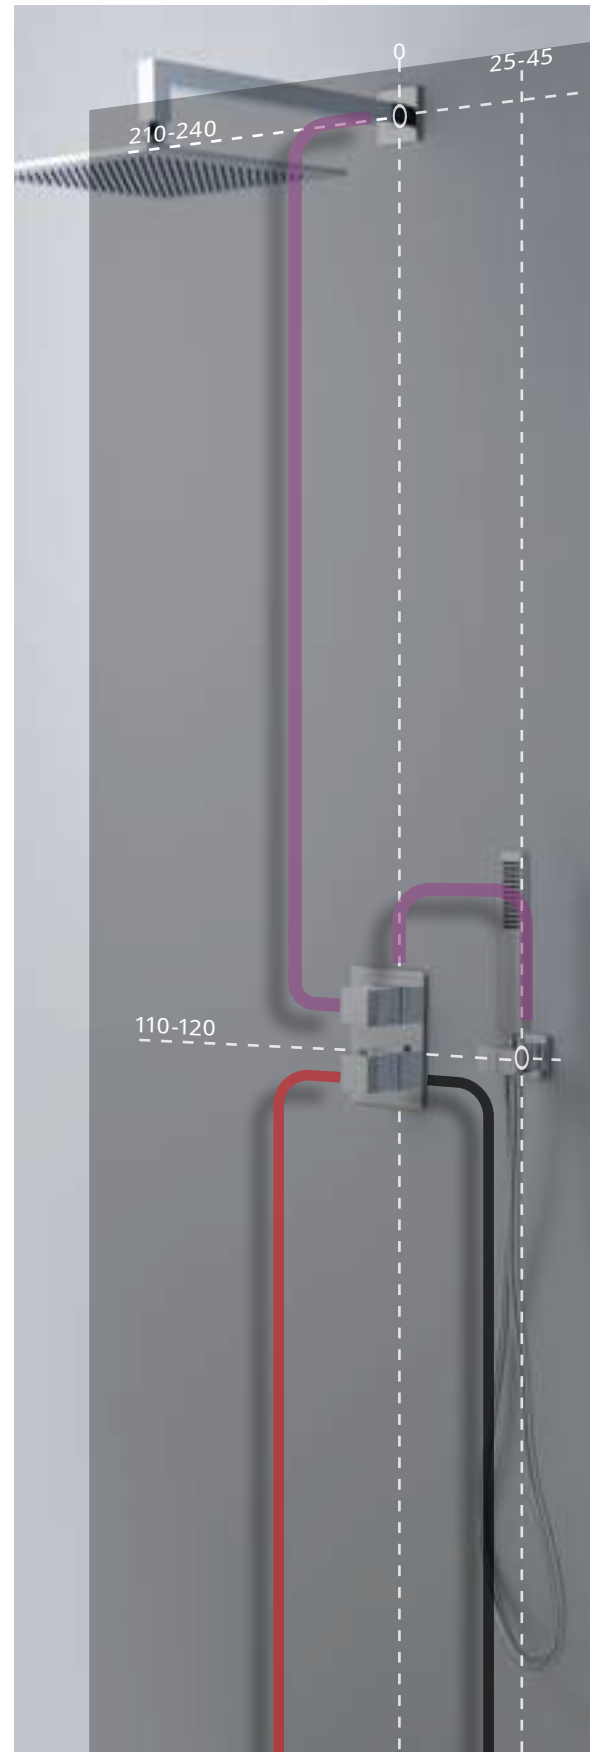

KIT SQUARE CHROME THERMOSTATIC

KIT 100275146