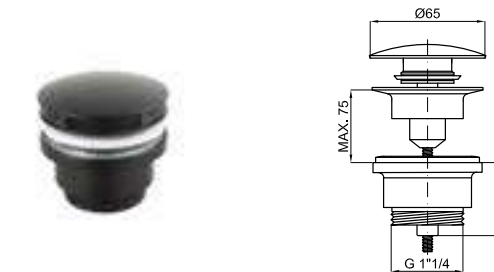

100291444 ● matt black
noir mat

ACCESSORIES. Universal clicker basin waste
Bonde clicker universel