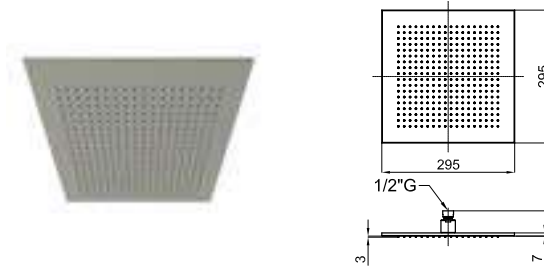

PACK SQUARE BRUSHED TITANIUM THERMOSTATIC

PACK 100301223

FOLLOWING ITEMS ARE INCLUDED · ÉLÉMENTS INCLUS DANS LE PACK

100280743 brushed titanium
titane brossé

NEPTUNE SLIM. Square 30 cm rain shower head, with ball joint
Pomme de douche Square 30 cm, avec articulation.