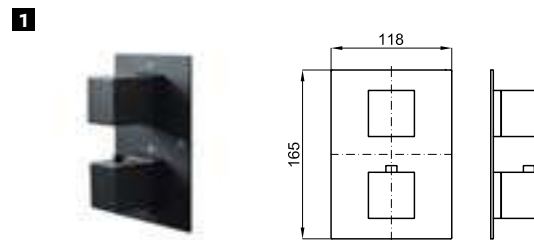

1 SQUARE. Thermostatic smart box external component.
Pièce externe Smartbox thermostatique