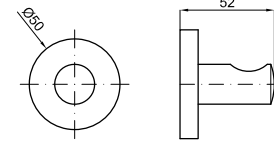

FOLLOWING ITEMS ARE INCLUDED · ÉLÉMENTS INCLUS DANS LE PACK

100102354 ● chrome
chromé

HOTELS. Robe hook
Crochet