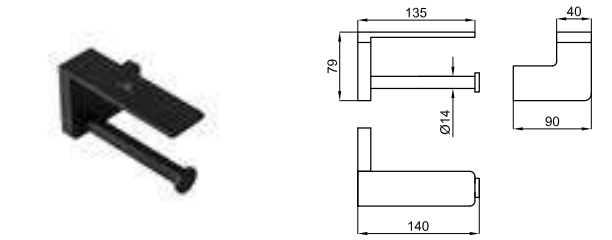

100211405 ● matt black
noir mat

URBAN C. Roll holder with cover
Porte-papier avec couvercle