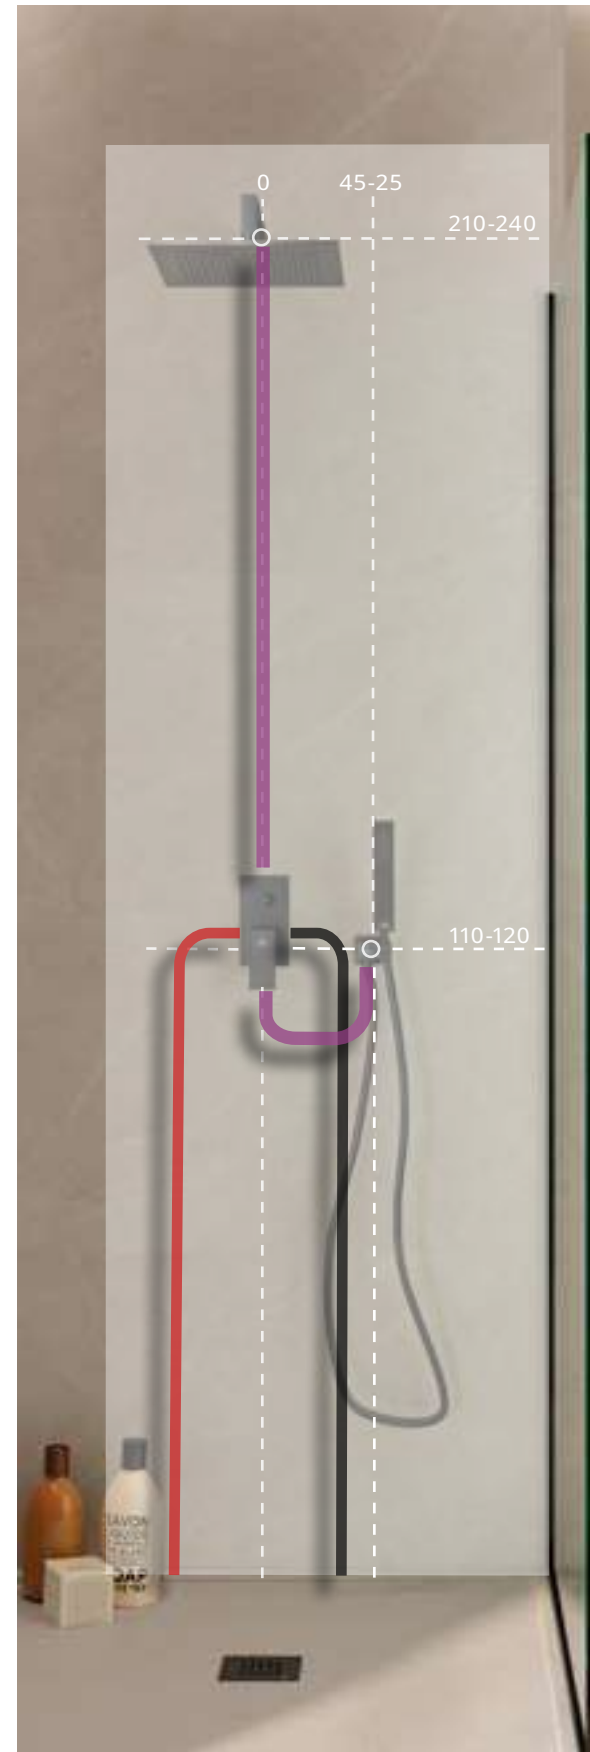

100090332 chrome chromé
 ACCESSORIES. Square 40 cm shower head arm, wall connection
 Bras pomme de douche Square 40 cm. à mur

100238318

100238407

100038631 chrome chromé
 ACCESSORIES. COTA - Wall bracket with outlet elbow
 COTA - Support mural avec prise d'eau

100137893 chrome chromé
 ACCESSORIES. 175 cm. Flexi shower hose twist free
 175 cm. - Flexible double agrafage anti-torsion

PACK SQUARE MATT BLACK SINGLE LEVER

PACK 100337025

FOLLOWING ITEMS ARE INCLUDED · ÉLÉMENTS INCLUS DANS LE PACK