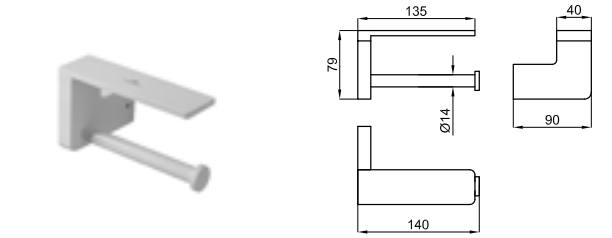

100124097 white
blanc

URBAN C. Roll holder with cover
Porte-papier avec couvercle