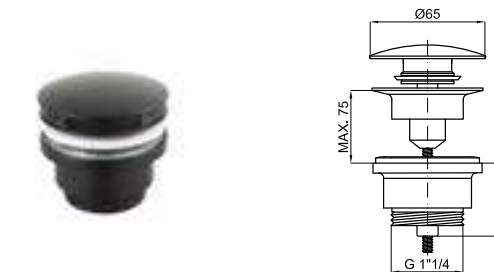

100291444 ● matt black
noir mat

ACCESSORIES. Universal clicker basin waste
Bonde clicker universel