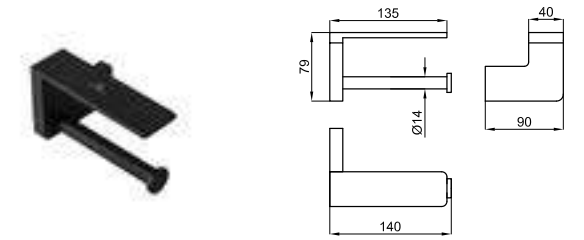

100211405 ● matt black
noir mat

URBAN C. Roll holder with cover
Porte-papier avec couvercle