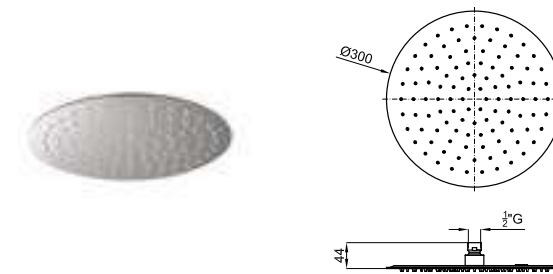

100213267 ● matt black
noir mat

LIBERTY. LIBERTY - Shower outlet elbow
LIBERTY - Prise d'eau murale

KIT HOTELS SINGLE LEVER

KIT 100333656

FOLLOWING ITEMS ARE INCLUDED · ÉLÉMENTS INCLUS DANS LE PACK

100251806 polished stainless steel mirror