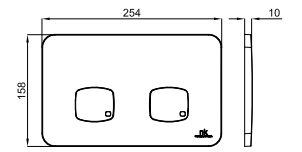

400 KG
100159557

SMART LINE. Concealed cistern with frame for wall hung pan. Installation in light wall. Includes the fixings kit and connection pipes for the WC. ECO Dual flush (4,5/3lts)
Support + réservoir à encastrer pour cuvette suspendue (pour mur en plâtre) incluent le kit de fixations. Double chasse ECO (4,5/3lts)