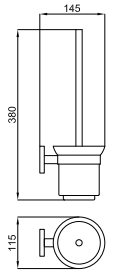

100103955 ● chrome
chromé

HOTELS. Wall mounted brush holder
Porte-balai fixe