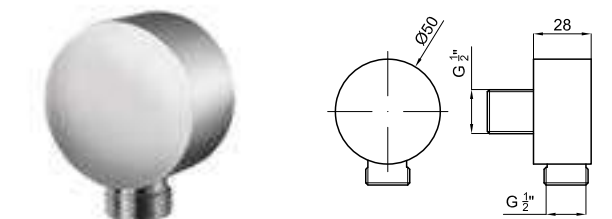

100064216 chrome chromé

LIBERTY. LIBERTY - Shower outlet elbow
LIBERTY - Prise d'eau murale