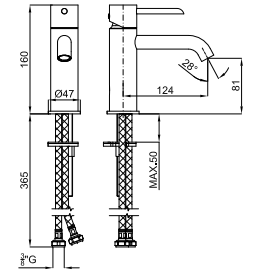

100208352 ● chrome
chromé

ROUND. Single lever basin mixer 3/8". Ø35 mm ceramic cartridge. Length of hoses 365 mm. Without pop-up waste set. "Plus" aerator. Cold-water opening. Flow rate 5 l/min. at 3 bar.

Mitigeur lavabo avec cartouche Ø35 mm. Flexibles raccordement 3/8" longueur 365 mm, sans garniture de vidage. Avec mousseur "plus". Ouverture à froid. À 3 bars de pression 5 l/min.