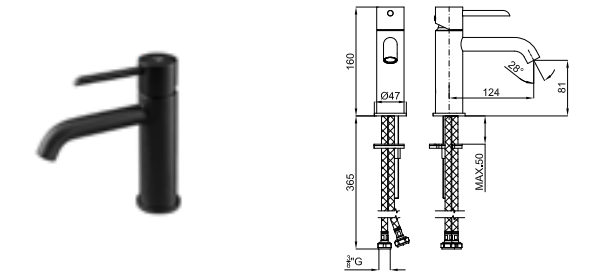

100064200 ○ mirror
miroir

SMART LINE. CITY - Mirror with smooth edges, 120x50 cm
Bord poli 120 x 50 cm.

100208353 ● matt black
noir mat

ROUND. Single lever basin mixer 3/8". Ø35 mm ceramic cartridge. Length of hoses 365 mm. Without pop-up waste set 1 1/4". "Plus" aerator. Cold-water opening. Flow rate 5 l/min. at 3 bar.