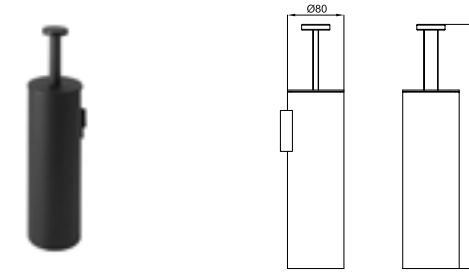

100211377 ● matt black
noir mat

URBAN C. Free standing/Wall mounted brush holder
Porte balai mural et/ou à poser