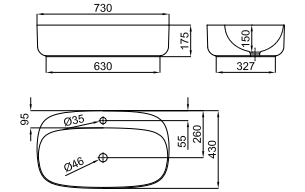

100200797 ● white
blanc

ARQUITECT. 70 cm. countertop basin without overflow. It's necessary to use a un-slotted clicker or freeflow grid basin waste.

Lavabo 70 cm. à poser sans trop plein. Un vidage à écoulement permanent devra être utilisé.