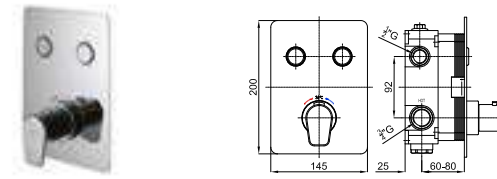

100312737 chrome chromé

TOUCH&FEEL. Thermostatic concealed bath/shower mixer with 2 outlets. Thermostatic cartridge. Inlet connections 3/4", Outlet connections 1/2". Trim kit and Smart box body included. The flow rate at 3 bar is 20 l/min for both outlets. Possibility to combine functions simultaneously. Trims for hand shower and rain buttons installed. It incorporates additionally a cascade trim button interchangeable. It can be combined with 100243874, 100243838, 100284604 and 100243839 opening the additional outlet at the bottom
Mitigeur thermostatique encastré bain/douche à 2 sorties. Cartouche thermostatique avec élément en cire intégré. Connexions d'entrées 3/4" et de sorties 1/2". Inclus corps interne type SMART BOX et partie externe. Le flux à 3 bars de pression est de 20 l/min pour chaque sorties. Les boutons inclus de série sont la douchette et la pluie. Interchangeabilité d'un bouton par une cascade. Possibilité de combiner avec 100243874, 100243838, 100284604 et 100243839 en ouvrant la sortie inférieure.