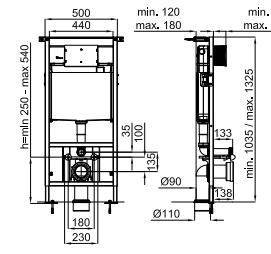

ACRO COMPACT. Set "Rimless" Wall hung pan 54cm and soft-close seat&cover
Set cuvette suspendue "rimless" 54cm avec abattant soft-close.

SMART LINE. Concealed cistern with frame for wall hung pan. Installation in light wall. Includes the fixings kit and connection pipes for the WC.
Support + réservoir à encastrer pour cuvette suspendue (pour mur en plâtre) incluent le kit de fixations