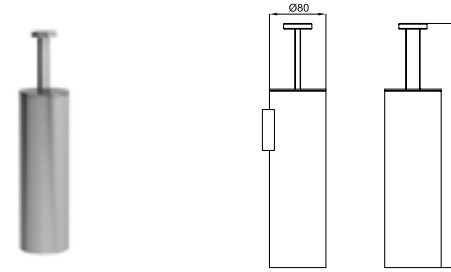

100123138 ● chrome
chromé

URBAN C. Free standing/Wall mounted brush holder
Porte balai mural et/ou à poser

100094138 ● chrome
chromé

URBAN C. 50 cm towel rail
Porte-serviettes fixe 1 barre 50 cm.

PACK URBAN C WHITE