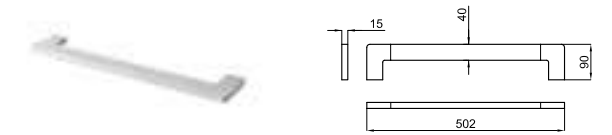

100124090 white
blanc

URBAN C. 50 cm towel rail
Porte-serviettes fixe 1 barre 50 cm.