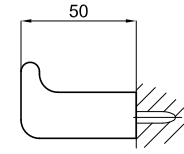

FOLLOWING ITEMS ARE INCLUDED · ÉLÉMENTS INCLUS DANS LE PACK

100238446 gold or

LOUNGE. Robe hook
Crochet