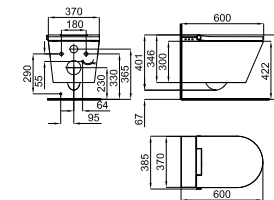

FOLLOWING ITEMS ARE INCLUDED · ÉLÉMENTS INCLUS DANS LE PACK

100278528 ○ white
○ blanc

ACRO COMPACT I-SMART. Wall hung pan set with electronic seat and cover. Functions: soft-close, heated seat with adjustable temperature, multimode bidet function, adjustable temperature dryer, deodorizer, descaling system and night light. Remote control and batteries included (2 units AAA 1.5V y 1 unit CR2032 3V)

Set sanitaire suspendu avec abattant électronique. Fonctions de l'abattant : fermeture ralentie, abattant chauffant avec réglage de température, fonction bidet avec différents mode d'utilisation, séchage avec température réglable, anti-odeurs, système anticalcaire et lumière LED nocturne. Comprend télécommande à distance et batteries (2 pièces AAA 1.5V y 1 pièce CR2032 3V)