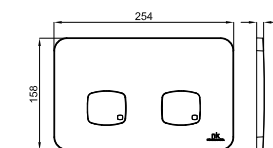

100173670 ○ chrome
○ chromé

SMART LINE. NK CONCEPT - Smart line double flush button
NK CONCEPT - Plaque de commande double poussoir.