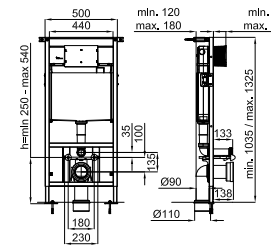

100159542

SMART LINE. Concealed cistern with frame for wall hung pan. Installation in light wall. Includes the fixings kit and connection pipes for the WC.
Support + réservoir à encastrier pour cuvette suspendue (pour mur en plâtre) incluent le kit de fixations