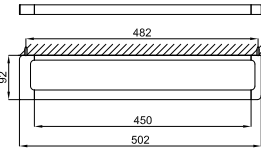

  **100238416**  gold or

LOUNGE. Wall mounted brush holder
Porte-balai fixe

  **100238454**  gold or

LOUNGE. 50 cm towel rail
Porte-serviettes fixe 1 barre 50 cm.

PACK LIEM 122 CM GREY

PACK 100269491

FOLLOWING ITEMS ARE INCLUDED · ÉLÉMENTS INCLUS DANS LE PACK