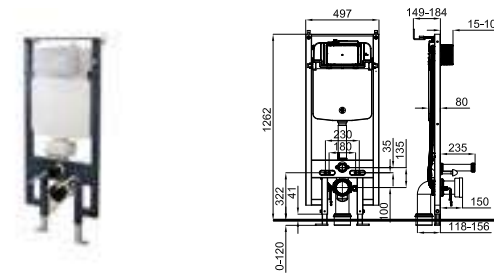

× 400 KG I-SMART 100289924

I-COMFORT LINE. Concealed frame with cistern, reduced thickness, for wall hung pan with electronic seat i-Comfort. For installation in light wall. Includes fixings kit and connections for water inlet and electric supply for the WC.
Bâti-support avec réservoir encastrée d'épaisseur réduite 90mm, pour WC suspendu avec siège électronique i-Comfort (pour mur en plâtre). Comprend des kits de fixation et des connexions d'eau et électriques avec le WC.