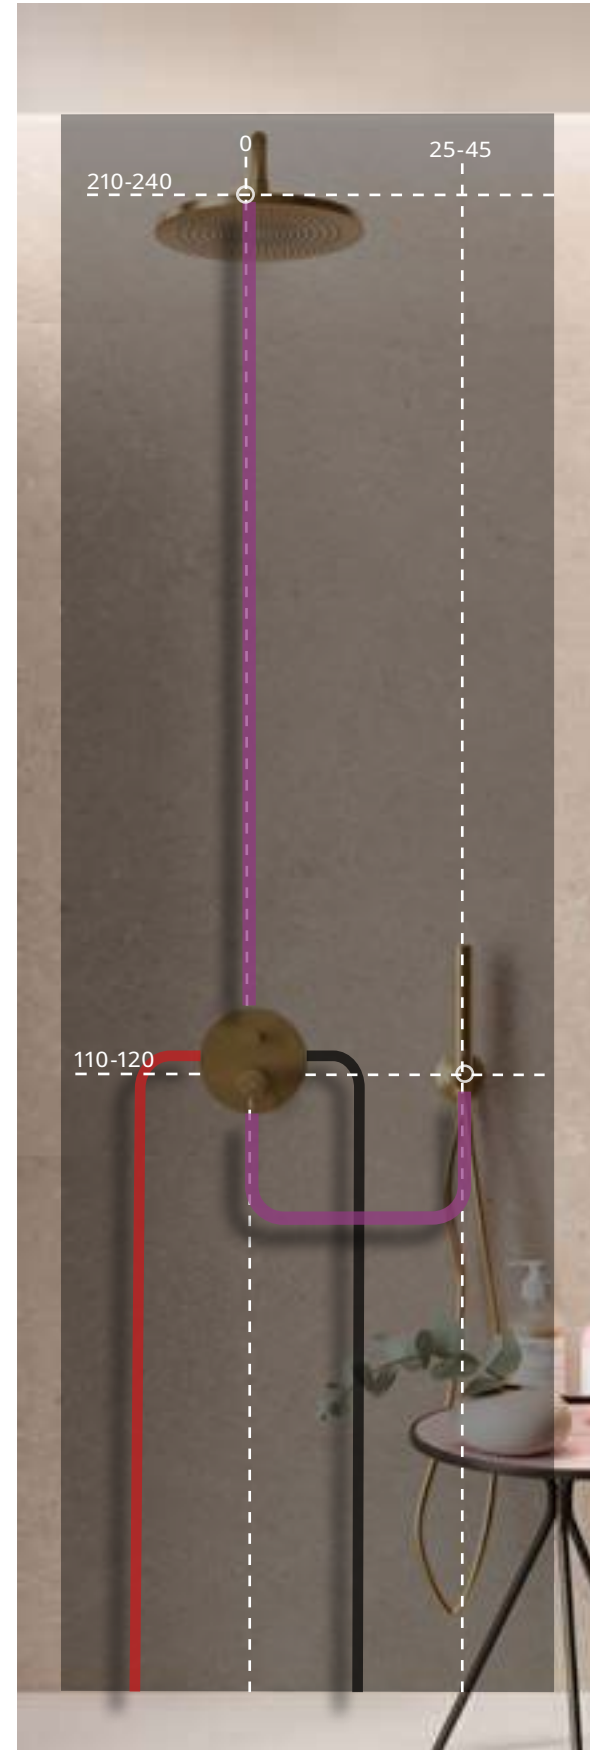

100137872 gold or
ACCESSORIES. 150 cm. Flexi shower hose twist free
150 cm. - Flexible double agrafage anti-torsion

PACK RONDO BRUSHED GOLD SINGLE LEVER

PACK 100337042

FOLLOWING ITEMS ARE INCLUDED · ÉLÉMENTS INCLUS DANS LE PACK