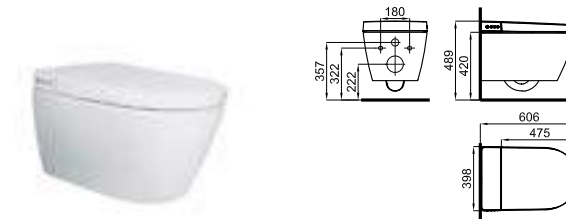

FOLLOWING ITEMS ARE INCLUDED · ÉLÉMENTS INCLUS DANS LE PACK

× 400 KG I-SMART 100289923 white blanc

I-COMFORT. Wall hung pan set with electronic seat and cover i-Comfort. Functions: soft-close, heated seat with adjustable temperature, multimode bidet function, adjustable temperature dryer, deodorizer and night light. Remote control included. Does not include batteries (3 units AAA 1.5V).
Set sanitaire suspendu avec abattant électronique i-Comfort. Fonctions de l'abattant : fermeture ralentie, abattant chauffant avec réglage de température, fonction bidet avec différents mode d'utilisation, séchage avec température réglable, anti-odeurs et lumière LED nocturne. Comprend télécommande à distance (batteries 3 pièces AAA 1.5V non inclus).