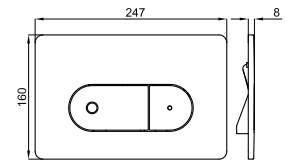

100104502
chrome
chromé

SMART LINE. OVAL - Smart line double flush button
OVAL - Plaque de commande double poussoir.