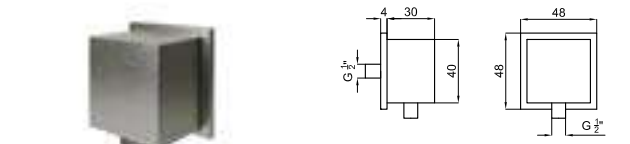

100280768 brushed titanium
titane brossé

ACCESSORIES. SQUARE - Shower outlet elbow
SQUARE - Prise d'eau murale