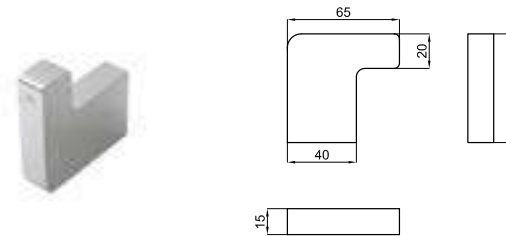

FOLLOWING ITEMS ARE INCLUDED · ÉLÉMENTS INCLUS DANS LE PACK

100094131 ● chrome chromé

URBAN C. Robe hook
Crochet