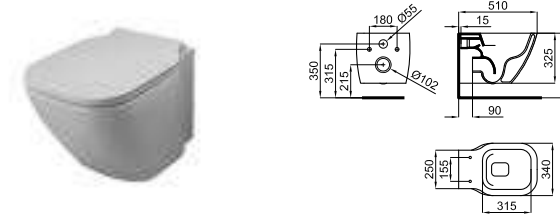

I-SMART 100289917 chrome chromé

I-COMFORT LINE. RONDO - i-Comfort double flush button
RONDO - Plaque de commande double poussoir i-Comfort

PACK ESSENCE C COMPACT RIMLESS

PACK 100253733

FOLLOWING ITEMS ARE INCLUDED · ÉLÉMENTS INCLUS DANS LE PACK