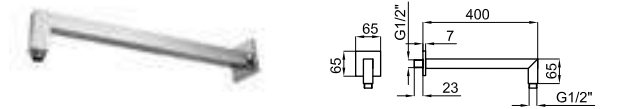

100090332 chrome chromé
ACCESSORIES. Square 40 cm shower head arm, wall connection
Bras pomme de douche Square 40 cm. à mur