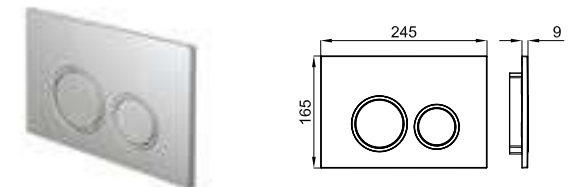

I-SMART 100289917 chrome chromé

I-COMFORT LINE. RONDO - i-Comfort double flush button
RONDO - Plaque de commande double poussoir i-Comfort