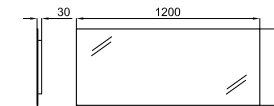

100064200 ● mirror
miroir

SMART LINE. CITY - Mirror with smooth edges, 120x50 cm
Bord poli 120 x 50 cm.